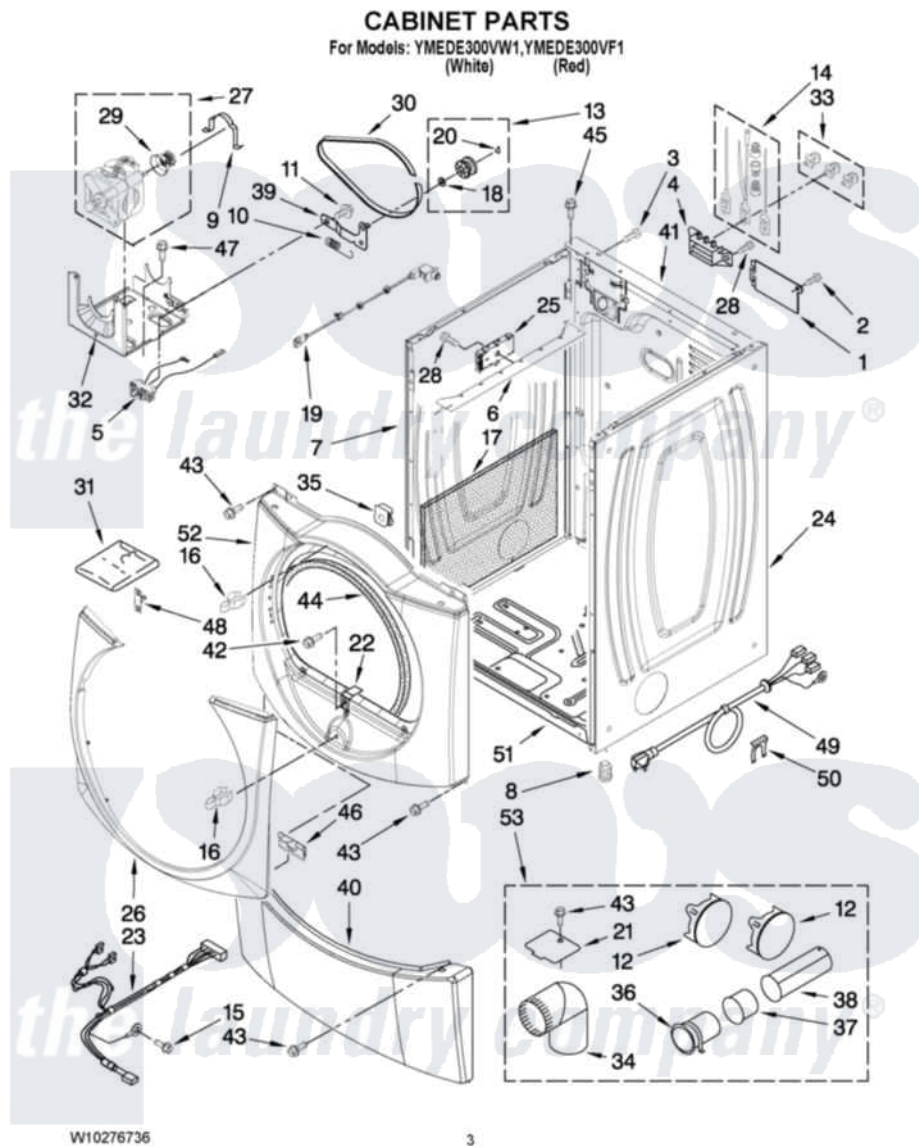

Maytag YMEDE300VW1 02 - CABINET PARTS

Maytag Residential Maytag YMEDE300VW1 Dryer Parts Parts Diagram 02 - CABINET PARTS
Click on the part number to view part

Item	Original Part Number	Replaced By	Status	Part Description
1	8576583	W10119283		Cover, Terminal Block
2	3390814	90767		Screw, 8A X 3/8 HeX Washer Head Tapping
3	8533974	4331106		Screw, No.10-32 X 7/16
4	3397659			Block, Terminal
5	W10246525	W10314253		Switch, Assembly Broken Belt
6	8563727			Bracket, Control
7	W10192435			Panel, Side
"	W10193954			Panel, Side
8	3392100	49621		Feet-Leveling
"	279810			Foot-Optional
9	W10121316			Plug, Multivent
10	3387374			Spring, Idler
11	3389420			Retainer-Idler 1/4-20 X 1/16
12	49252			Plug, Multivent
"	W10151499	W10404617		Plug, Multivent
13	3388672	279640		Pulley-ldr