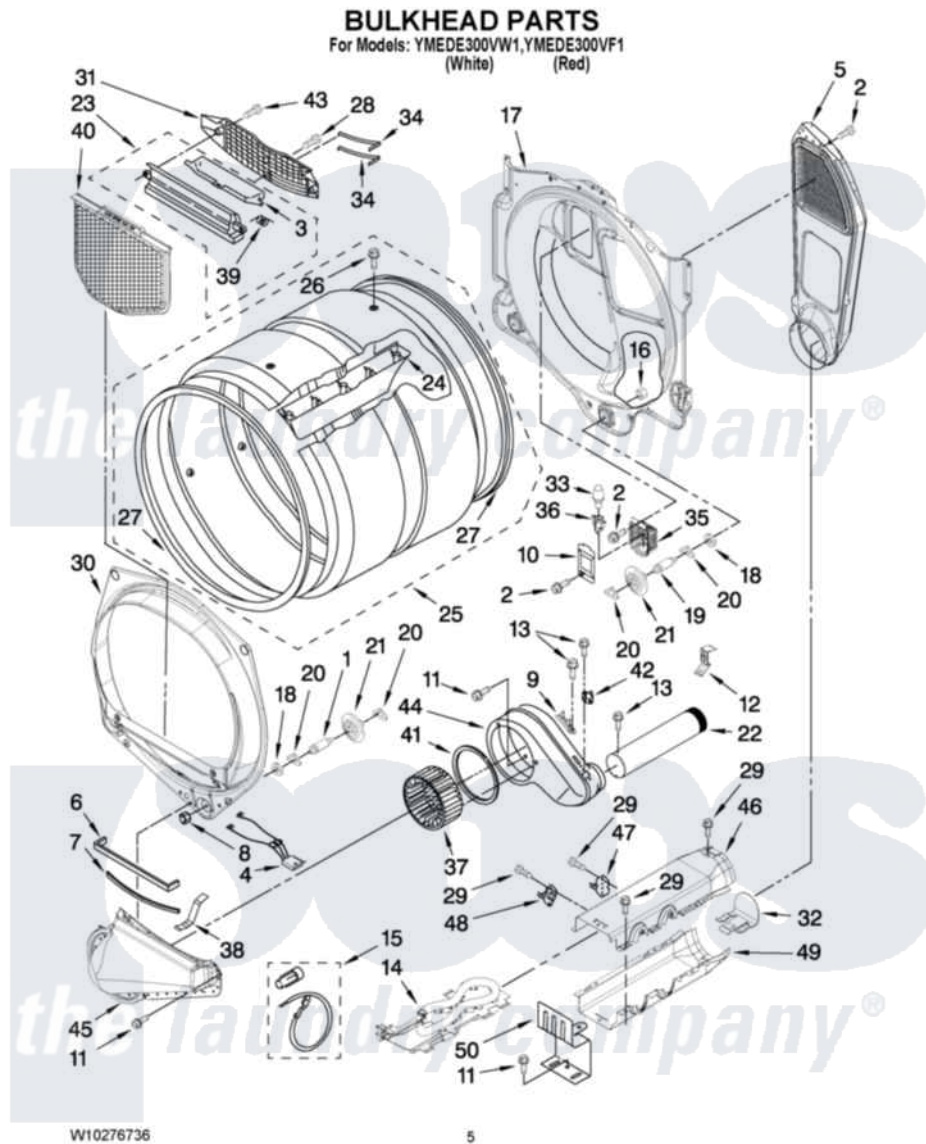

Maytag YMEDE300VW1 03 - BULKHEAD PARTS

Maytag [Residential Maytag YMEDE300VW1 Dryer Parts](#) Parts Diagram 03 - BULKHEAD PARTS
Click on the part number to view part

Item	Original Part Number	Replaced By	Status	Part Description
1	8575324	W10359271		Shaft, Drum Roller Threads
2	3390647	488729		Screw
3	W10153413			Door, Lint Screen
4	3406653			Harness, Sensor
5	697354	3387911		Duct-Air
6	697813			Seal, Outlet Housing
7	697814	697813		Seal, Outlet Housing
8	3934666	W10080210		Nut, 3/8 X 16
9	3392519			Thermal Limiter
10	3402841	8532165		Lens, Drum Light
11	489463			Screw, 8-18 X 1/16
12	8572105			Retainer, Toe Panel
13	8533971	90767		Screw, 8A X 3/8 HeX Washer Head Tapping
14	8544771			Heater Element
15	279457			Wire Kit, Terminal
16	W10001120	W10080190		Nut, 3/8-16

17	W10080170		Bulkhead, Rear
18	3387459	W10080960	Washer, Support
19	8575325	W10359272	Shaft, Roller Drum Threads
20	690997		Washer, Thrust
21	8536973	W10314173	Support
22	8563745	279936	Kit-Exhst
23	W10153423		Outlet Grille, Housing Assembly
24	697693	W10113136	Baffle, Drum
25	W10181466		Complete Drum Assembly
26	W10219342		Screw, Baffle Mounting
27	W10166807	280114	Seal
28	695240	488729	Screw
29	90767		Screw, 8A X 3/8 HeX Washer Head Tapping
30	W10252304		Bulkhead, Front
31	W10153412		Grille, Outlet
32	8544776		Flange, Heater Box
33	3406124	22002263	Lamp
34	3387223		Electrode, Sensor
35	8578825		Bracket, Drum Light
36	W10214261		Socket, Drum Light Assembly
37	697772		Wheel, Blower
38	8066208		Clip-Exhaust
39	3394986		Spring, Lint Screen Door
40	W10049370	W10120998	Screen
41	697770		Seal, Cover Plate Blower Housing
42	8577274		Thermostat 295F
43	3387230		Screw, 10-16 X 13/16
44	8544362	W10119255	Housing, Blower
45	8066168	W10128606	Duct-Lint
46	8544769		Housing, Blower Lint Duct Assembly
47	8318314	279973	Kit, Thermal Cut-Off
48	3391914		Thermostat 295 F
49	8544770		Housing Slot, Heater Box
50	8066099		Bracket, Heater Box