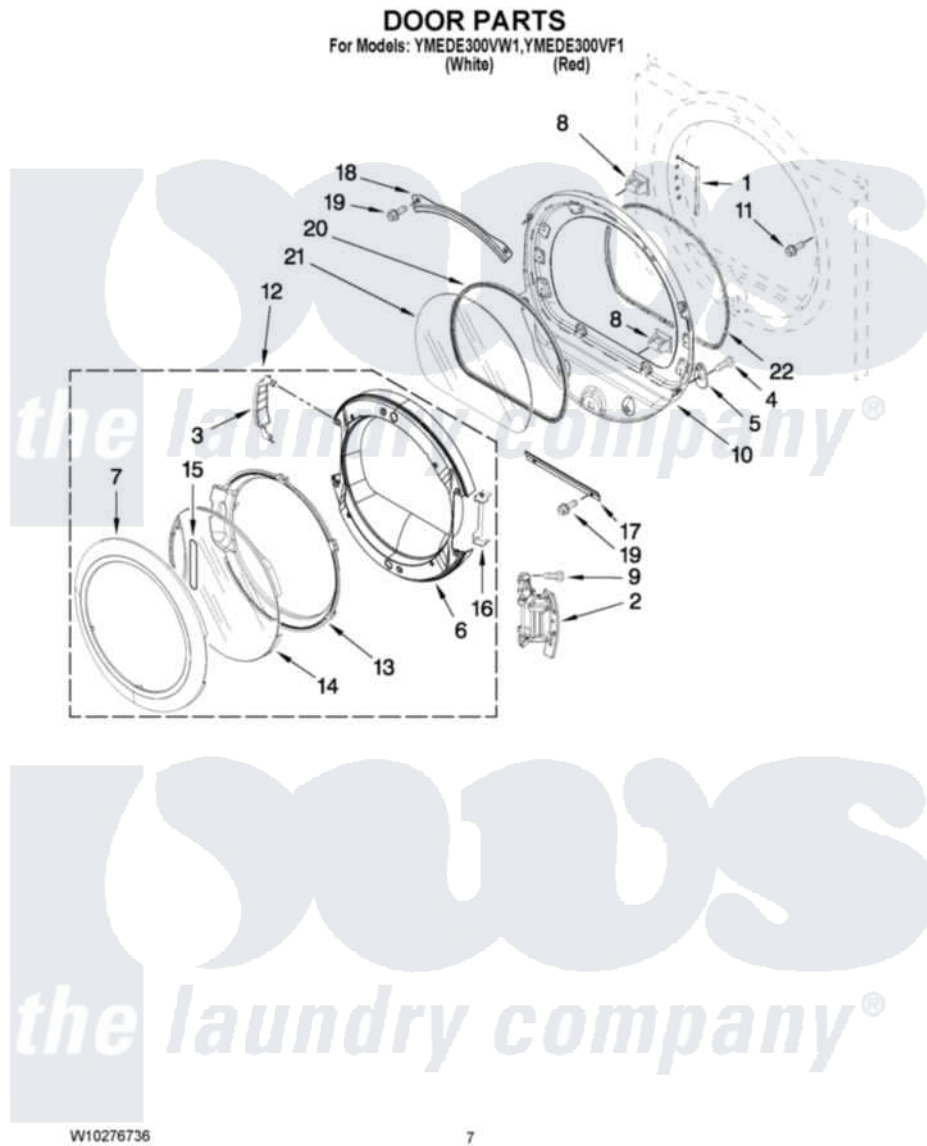

Maytag YMEDE300VW1 04 - DOOR PARTS

Maytag [Residential Maytag YMEDE300VW1 Dryer Parts](#) Parts Diagram 04 - DOOR PARTS
Click on the part number to view part

Item	Original Part Number	Replaced By	Status	Part Description
1	W10085210			Label-Hinge Hole Cover Front Panel
"	W10085230			Label, Hinge Hole Cover
2	W10139920			Door Hinge Assembly
3	W10180119			Cover-Hinge, Stationary Cover Hinge
4	9742177			Screw, 8-18 X .625
5	W10048910			Screw-Plug
6	W10180118			Door, Intermediate
7	W10193522			Door Frame Assembly
8	690081	279570		Latch
9	W10159996			Screw, 10-24 X 25/64
10	8578229			Door Assembly
11	355515			Screw, 8-18 X 11/16
12	W10193530			Door Assembly
13	W10180117			Door Mask
14	W10171571			Screen, Door

15	W10153281	W1012160Z	Pad, Door Handle
16	W10180120		Shield, Door
17	8519354		Retainer-Window
18	8519356		Retainer-Window
19	3393258	3373329D	Screw
20	8579662		Gasket, Window
21	8566254		Glass-Window
22	W1013945Z		Seal-Door Handle, Ring Door