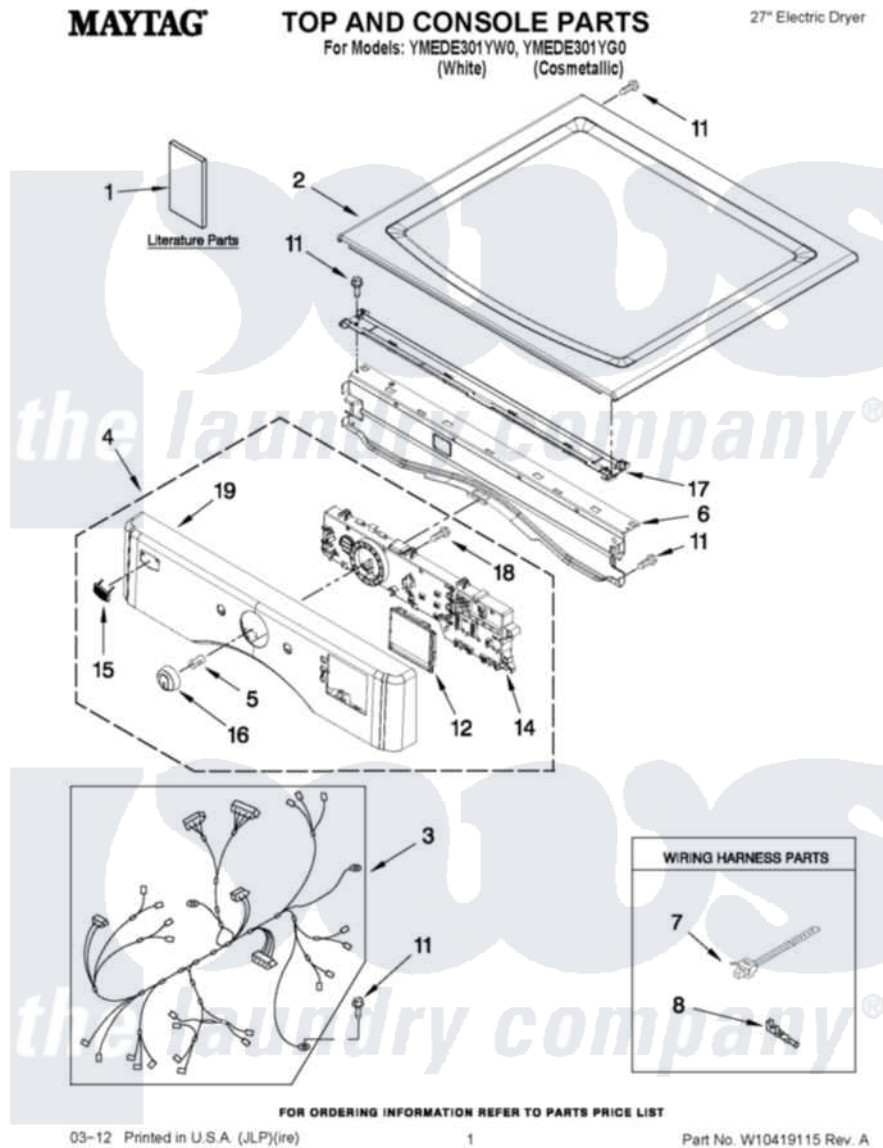

Maytag YMEDE301YG0 01 - TOP AND CONSOLE PARTS

Maytag Residential Maytag YMEDE301YG0 Dryer Parts Parts Diagram 01 - TOP AND CONSOLE PARTS
Click on the part number to view part

Item	Original Part Number	Replaced By	Status	Part Description
1	W10385090		Not Available	USE & CARE GUIDE
"	W10386307		Not Available	TECH SHEET
"	W10385100		Not Available	INSTALLATION INSTRUCTIONS
2	W10336080			Top
"	W10376730			Top
3	W10278760		Not Available	HARNESS, MAIN
4	W10385035			Panel, Console
"	W10385003			Panel, Console
5	8536939			Clip, Knob
6	8565237			Bracket, Console
7	3391018			Tie Cable
8	94614			Terminal
11	3390647	488729		Screw
12	W10215794			Window, Console Display
14	W10387237		Not Available	ASSEMBLY, USER INTERFACE

15	W10316087		Badge Assembly
16	W10251384		Knob, Control
17	W10266747		Channel-Water, Dryer
18	W10006580		Screw, M3-1.12 X12 Pn 6l Spl
19	W10385031	Not Available	CONSOLE PANEL (WHITE)
"	W10384997	Not Available	CONSOLE PANEL (COSMETALLIC)