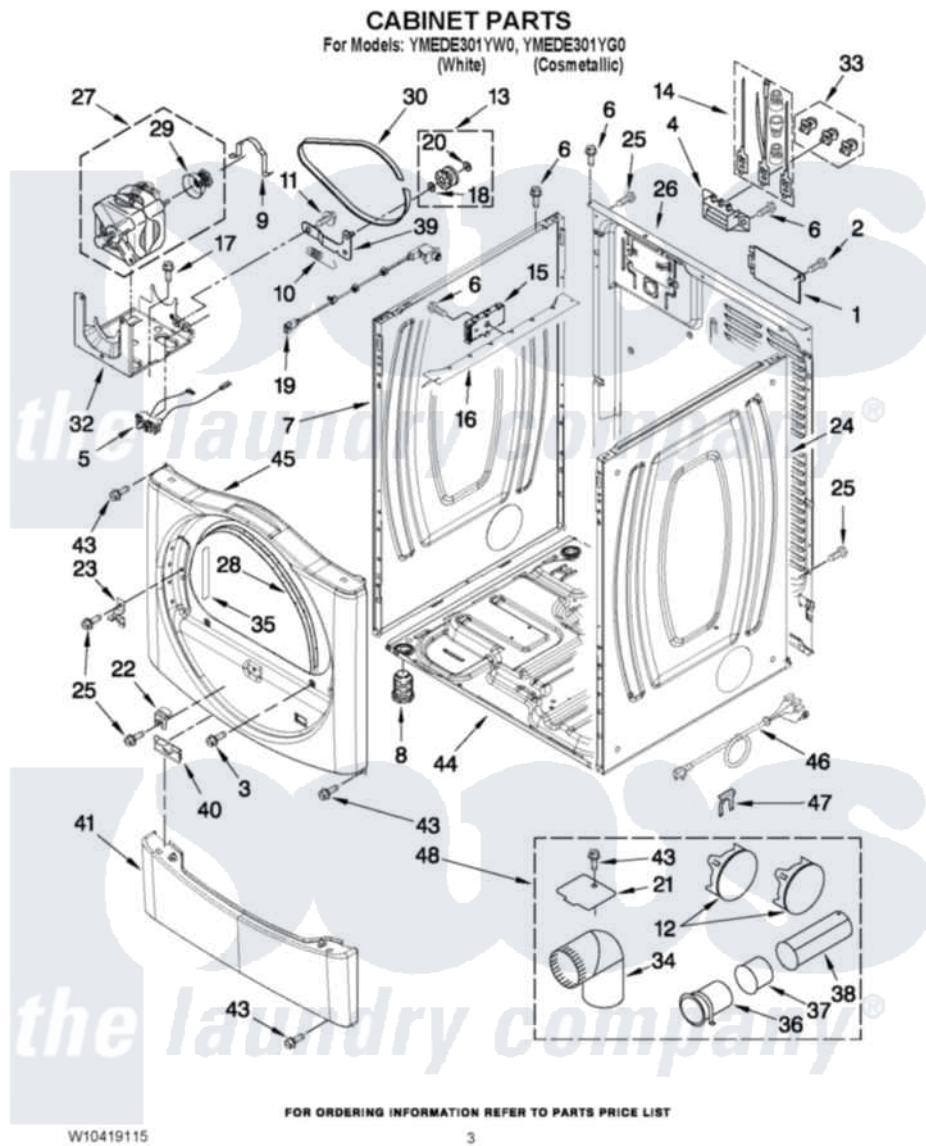

Maytag YMEDE301YG0 02 - CABINET PARTS

Maytag [Residential Maytag YMEDE301YG0 Dryer Parts](#) Parts Diagram 02 - CABINET PARTS
Click on the part number to view part

Item	Original Part Number	Replaced By	Status	Part Description
1	W10119283			Cover, Terminal Block
2	8533974	4331106		Screw, No.10-32 X 7/16
3	3357011	308685		Side Trim)
4	3397659			Block, Terminal
5	W10246525	W10314253		Switch, Assembly Broken Belt
6	3390814	90767		Screw, 8A X 3/8 HeX Washer Head Tapping
7	8565054			Panel, Side
"	W10376735			Panel, Side
8	3392100	49621		Feet-Leveling
NI	279810			Foot-Optional
9	660658			Clamp, Motor Mounting 343481 685441
10	3387374			Spring, Idler
11	3389420			Retainer-Idler 1/4-20 X 1/16
12	W10331132			Dryer Exhaust Kit
13	3388672	279640		Pulley-ldr

14	279318		Terminal Tinned And Brass Panel
15	W10405846		Control-Elec
16	8563727		Bracket, Control
17	343641	681414	Screw, 10AB X 1/2
18	W10121334		Washer, Thrust
19	W10318609		Switch, Assembly Door
20	W10121334		Washer, Thrust
21	8066115	3394331	Plate Cover
22	8565083		Ramp, Door
23	8565122		Strike, Door
24	8565048		Panel, Side
"	W10376736		Panel, Side
25	3393008	308685	Side Trim)
26	W10281297		Panel, Rear
27	8538263	279787	Motor-Drve
28	3387242		Seal, Front Panel
29	8578220		Pulley, Motor
30	W10112954		Belt, Drive
32	W10242878		Bracket, Motor Mounting
33	279393		Terminal Block Screw Kit
34	49026		4" - 90° Elbow
35	W10085210		Label-Hinge Hole Cover Front Panel
"	W10085230		Label, Hinge Hole Cover
36	8563747		Exhaust Pipe Medium Pipe
37	8563750		Exhaust Pipe
38	8563749		Exhaust Pipe
39	3388674	W10118756	Idler Bracket
40	8519459		Clip, Toe Panel
41	8540621		Panel, Toe
"	W10376732		Pane, Toe
43	3390647	488729	Screw
44	8565046		(BROKEN BELT BASE, CABINET SWITCH)
45	W10117421		Front Panel
"	W10376723		Front Panel
46	8579325		Power Cord
47	694415		Clip, Strain Relief
NI	W10186596	W10470674	Dryer Exhaust Kit