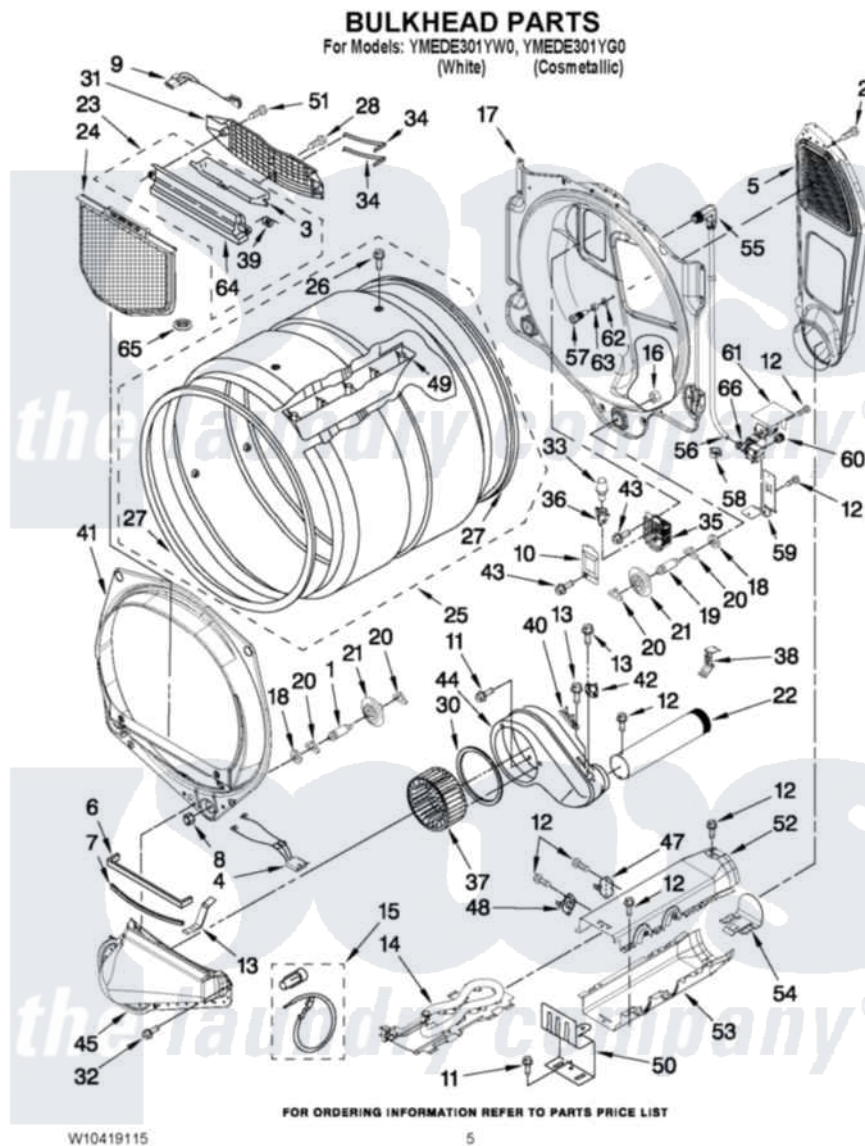

Maytag YMEDE301YG0 03 - BULKHEAD PARTS

Maytag [Residential Maytag YMEDE301YG0 Dryer Parts](#) Parts Diagram 03 - BULKHEAD PARTS
Click on the part number to view part

Item	Original Part Number	Replaced By	Status	Part Description
1	W10359271			Shaft, Drum Roller Threads
2	3390647	488729		Screw
3	W10153413			Door, Lint Screen
4	3406653			Harness, Sensor
5	697354	3387911		Duct-Air
6	697813			Seal, Outlet Housing
7	697814	697813		Seal, Outlet Housing
8	3934666	W10080210		Nut, 3/8 X 16
9	W10110975			Harness, Sensor
10	3402841	8532165		Lens, Drum Light
11	693995			Screw, Hex Head
12	8533971	90767		Screw, 8A X 3/8 HeX Washer Head Tapping
13	W10345456	8066208		Clip-Exhaust
14	8544771			Heater Element
15	279457			Wire Kit, Terminal
16	W10001120	W10080190		Nut, 3/8-16