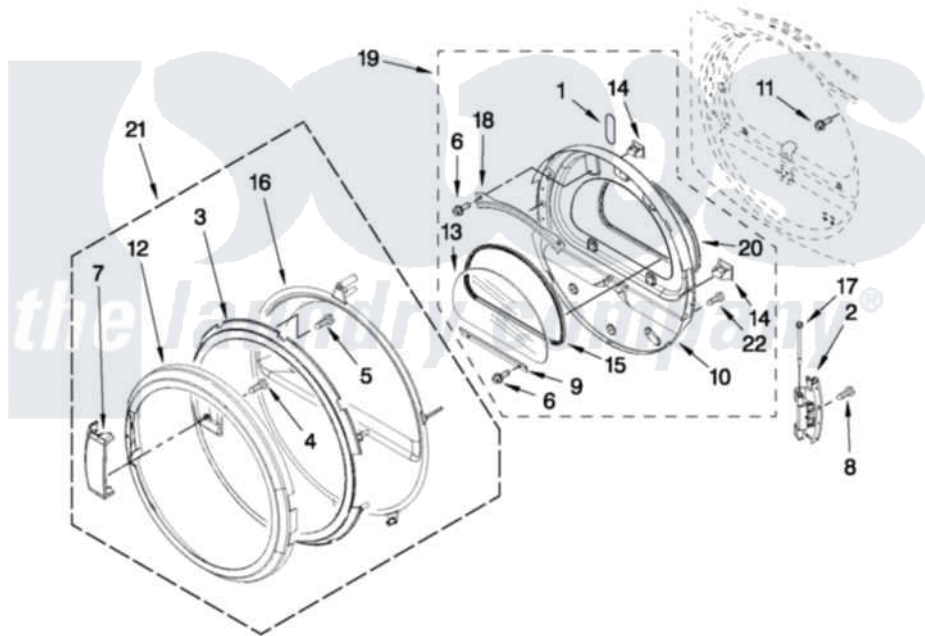

# Maytag YMEDE301YG0 04 - DOOR PARTS

## DOOR PARTS

For Models: YMEDE301YW0, YMEDE301YG0  
(White) (Cosmetallic)

W10419115

FOR ORDERING INFORMATION REFER TO PARTS PRICE LIST

7

Maytag [Residential Maytag YMEDE301YG0 Dryer Parts](#) Parts Diagram 04 - DOOR PARTS  
Click on the part number to view part

Item	Original Part Number	Replaced By	Status	Part Description
1	<a href="#">W10256915</a>			Label, Hinge Hole Cover
2	W10304672	<a href="#">8578887</a>		Door Hinge Assembly
3	W10405431		Not Available	DOOR, SCREEN INTERMEDIATE ASSY.
4	<a href="#">9742177</a>			Screw, 8-18 X .625
5	<a href="#">3400618</a>			Screw, 6-19 X 3/8
6	3393258	<a href="#">3373329D</a>		Screw
7	<a href="#">8576578</a>			Handle, Door
8	<a href="#">W10159996</a>			Screw, 10-24 X 25/64
9	<a href="#">8519354</a>			Retainer-Window
10	<a href="#">W10363674</a>			Door Assembly
11	<a href="#">355515</a>			Screw, 8-18 X 11/16
12	<a href="#">8576577</a>			Door, Outer Ring
13	<a href="#">W10286878</a>			Window
14	690081	<a href="#">279570</a>		Latch
15	<a href="#">8579663</a>			Seal, Window
16	<a href="#">8580059</a>			Door, Intermediate

17	<a href="#">8565087</a>	Bolt, 1/4-28
18	<a href="#">8519356</a>	Retainer-Window
19	<a href="#">W10270216</a>	Door Assembly
20	<a href="#">W10163915</a>	Door Seal
21	<a href="#">W10371564</a>	Door, Outer Assembly
22	<a href="#">8534044</a>	Screw, 8-18 X 1/2