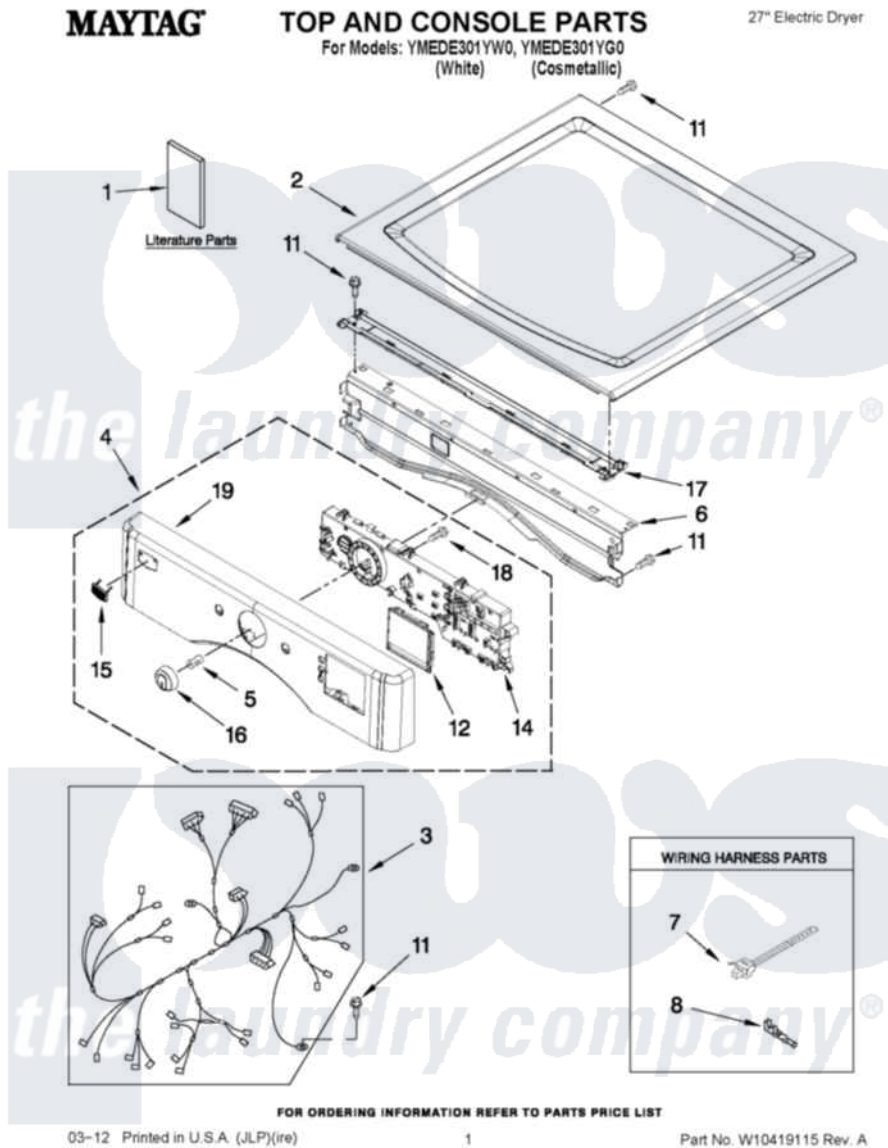

Maytag YMEDE301YW0 01 - TOP AND CONSOLE PARTS

Maytag Residential Maytag YMEDE301YW0 Dryer Parts Parts Diagram 01 - TOP AND CONSOLE PARTS
Click on the part number to view part

Item	Original Part Number	Replaced By	Status	Part Description
1	W10385090		Not Available	USE & CARE GUIDE
"	W10386307		Not Available	TECH SHEET
"	W10385100		Not Available	INSTALLATION INSTRUCTIONS
2	W10336080			Top
"	W10376730			Top
3	W10278760		Not Available	HARNESS, MAIN
4	W10385035			Panel, Console
"	W10385003			Panel, Console
5	8536939			Clip, Knob
6	8565237			Bracket, Console
7	3391018			Tie Cable
8	94614			Terminal
11	3390647	488729		Screw
12	W10215794			Window, Console Display
14	W10387237		Not Available	ASSEMBLY, USER INTERFACE

15	W10316087		Badge Assembly
16	W10251384		Knob, Control
17	W10266747		Channel-Water, Dryer
18	W10006580		Screw, M3-1.12 X12 Pn 6l Spl
19	W10385031	Not Available	CONSOLE PANEL (WHITE)
"	W10384997	Not Available	CONSOLE PANEL (COSMETALLIC)