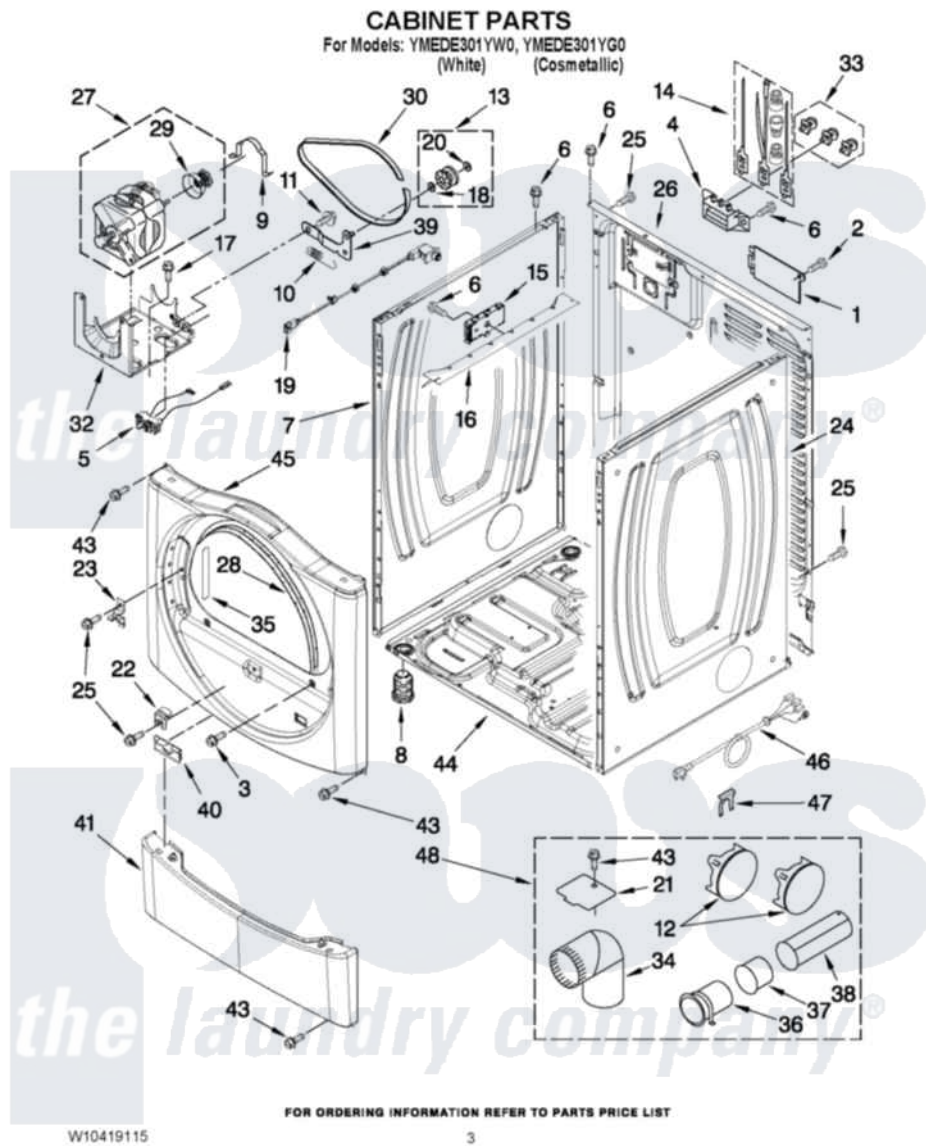

Maytag YMEDE301YW0 02 - CABINET PARTS

Maytag [Residential Maytag YMEDE301YW0 Dryer Parts](#) Parts Diagram 02 - CABINET PARTS
 Click on the part number to view part

Item	Original Part Number	Replaced By	Status	Part Description
1	W10119283			Cover, Terminal Block
2	8533974	4331106		Screw, No.10-32 X 7/16
3	3357011	308685		Side Trim)
4	3397659			Block, Terminal
5	W10246525	W10314253		Switch, Assembly Broken Belt
6	3390814	90767		Screw, 8A X 3/8 HeX Washer Head Tapping
7	8565054			Panel, Side
"	W10376735			Panel, Side
8	3392100	49621		Feet-Leveling
NI	279810			Foot-Optional
9	660658			Clamp, Motor Mounting 343481 685441
10	3387374			Spring, Idler
11	3389420			Retainer-Idler 1/4-20 X 1/16
12	W10331132			Dryer Exhaust Kit
13	3388672	279640		Pulley-ldr

14	279318		Terminal Tinned And Brass Panel
15	W10405846		Control-Elec
16	8563727		Bracket, Control
17	343641	681414	Screw, 10AB X 1/2
18	W10121334		Washer, Thrust
19	W10318609		Switch, Assembly Door
20	W10121334		Washer, Thrust
21	8066115	3394331	Plate Cover
22	8565083		Ramp, Door
23	8565122		Strike, Door
24	8565048		Panel, Side
"	W10376736		Panel, Side
25	3393008	308685	Side Trim)
26	W10281297		Panel, Rear
27	8538263	279787	Motor-Drve
28	3387242		Seal, Front Panel
29	8578220		Pulley, Motor
30	W10112954		Belt, Drive
32	W10242878		Bracket, Motor Mounting
33	279393		Terminal Block Screw Kit
34	49026		4" - 90° Elbow
35	W10085210		Label-Hinge Hole Cover Front Panel
"	W10085230		Label, Hinge Hole Cover
36	8563747		Exhaust Pipe Medium Pipe
37	8563750		Exhaust Pipe
38	8563749		Exhaust Pipe
39	3388674	W10118756	Idler Bracket
40	8519459		Clip, Toe Panel
41	8540621		Panel, Toe
"	W10376732		Pane, Toe
43	3390647	488729	Screw
44	8565046		(BROKEN BELT BASE, CABINET SWITCH)
45	W10117421		Front Panel
"	W10376723		Front Panel
46	8579325		Power Cord
47	694415		Clip, Strain Relief
NI	W10186596	W10470674	Dryer Exhaust Kit