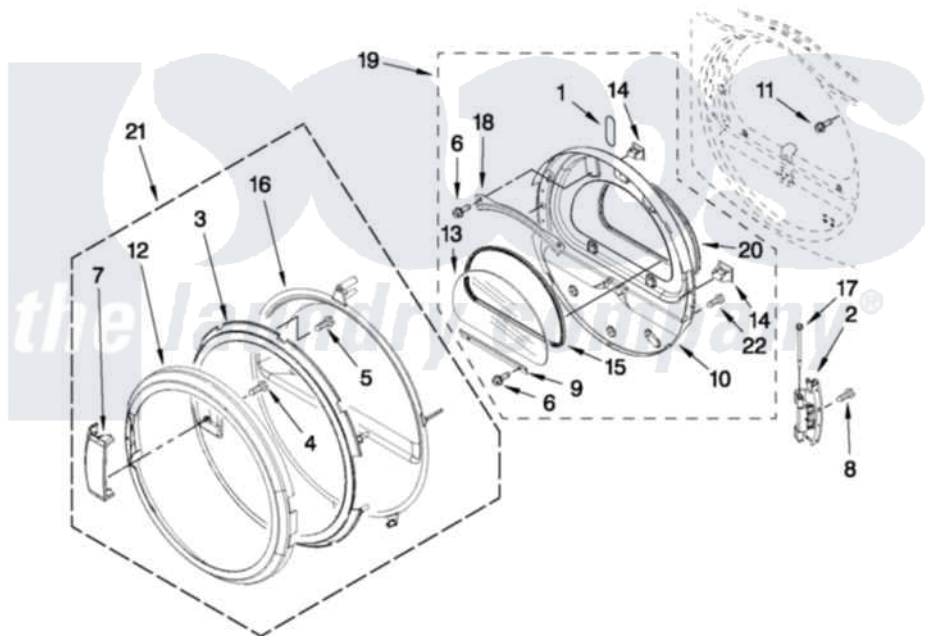

# Maytag YMEDE301YW0 04 - DOOR PARTS

## DOOR PARTS

For Models: YMEDE301YW0, YMEDE301YG0  
(White) (Cosmetallic)

W10419115

FOR ORDERING INFORMATION REFER TO PARTS PRICE LIST

7

Maytag [Residential Maytag YMEDE301YW0 Dryer Parts](#) Parts Diagram 04 - DOOR PARTS  
Click on the part number to view part

Item	Original Part Number	Replaced By	Status	Part Description
1	<a href="#">W10256915</a>			Label, Hinge Hole Cover
2	W10304672	<a href="#">8578887</a>		Door Hinge Assembly
3	W10405431		Not Available	DOOR, SCREEN INTERMEDIATE ASSY.
4	<a href="#">9742177</a>			Screw, 8-18 X .625
5	<a href="#">3400618</a>			Screw, 6-19 X 3/8
6	3393258	<a href="#">3373329D</a>		Screw
7	<a href="#">8576578</a>			Handle, Door
8	<a href="#">W10159996</a>			Screw, 10-24 X 25/64
9	<a href="#">8519354</a>			Retainer-Window
10	<a href="#">W10363674</a>			Door Assembly
11	<a href="#">355515</a>			Screw, 8-18 X 11/16
12	<a href="#">8576577</a>			Door, Outer Ring
13	<a href="#">W10286878</a>			Window
14	690081	<a href="#">279570</a>		Latch
15	<a href="#">8579663</a>			Seal, Window
16	<a href="#">8580059</a>			Door, Intermediate

17	<a href="#">8565087</a>	Bolt, 1/4-28
18	<a href="#">8519356</a>	Retainer-Window
19	<a href="#">W10270216</a>	Door Assembly
20	<a href="#">W10163915</a>	Door Seal
21	<a href="#">W10371564</a>	Door, Outer Assembly
22	<a href="#">8534044</a>	Screw, 8-18 X 1/2