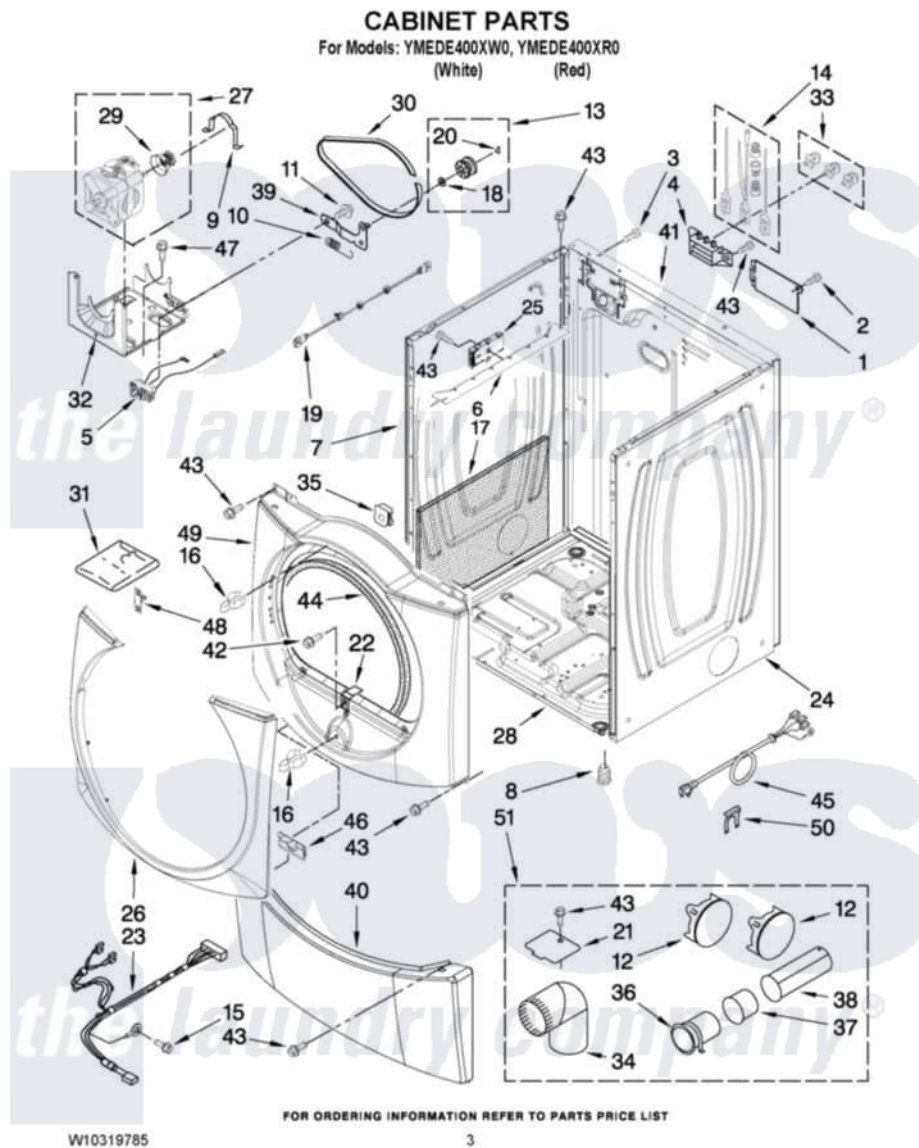

Maytag YMEDE400XR0 02 - CABINET PARTS

Maytag [Residential Maytag YMEDE400XR0 Dryer Parts](#) Parts Diagram 02 - CABINET PARTS
Click on the part number to view part

Item	Original Part Number	Replaced By	Status	Part Description
1	W10286180	W10119283		Cover, Terminal Block
2	3390814	90767		Screw, 8A X 3/8 HeX Washer Head Tapping
3	8533974	4331106		Screw, No.10-32 X 7/16
4	3397659			Block, Terminal
5	W10246525	W10314253		Switch, Assembly Broken Belt
6	8563727			Bracket, Control
7	W10192435			Panel, Side
"	W10249768			Panel, Side
8	3392100	49621		Feet-Leveling
NI	279810			Foot-Optional
9	660658			Clamp, Motor Mounting 343481 685441
10	3387374			Spring, Idler
11	3389420			Retainer-Idler 1/4-20 X 1/16
12	49252			Plug, Multivent
"	W10151499	W10404617		Plug, Multivent