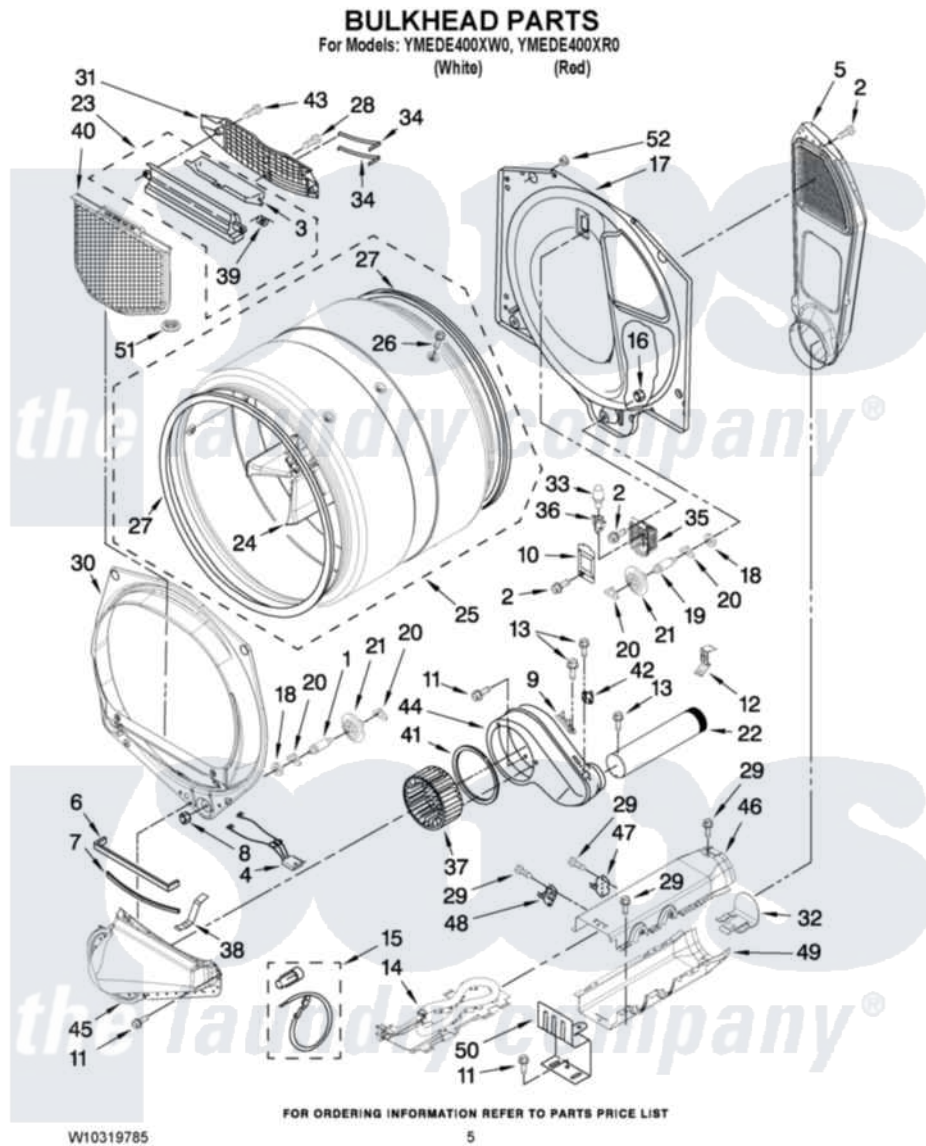

Maytag YMEDE400XR0 03 - BULKHEAD PARTS

Maytag [Residential Maytag YMEDE400XR0 Dryer Parts](#) Parts Diagram 03 - BULKHEAD PARTS
Click on the part number to view part

Item	Original Part Number	Replaced By	Status	Part Description
1	8575324	W10359271		Shaft, Drum Roller Threads
2	3390647	488729		Screw
3	W10153413			Door, Lint Screen
4	3406653			Harness, Sensor
5	697354	3387911		Duct-Air
6	697813			Seal, Outlet Housing
7	697814	697813		Seal, Outlet Housing
8	3934666	W10080210		Nut, 3/8 X 16
9	3392519			Thermal Limiter
10	3402841	8532165		Lens, Drum Light
11	489463			Screw, 8-18 X 1/16
12	8572105			Retainer, Toe Panel
13	8533971	90767		Screw, 8A X 3/8 HeX Washer Head Tapping
14	8544771			Heater Element
15	279457			Wire Kit, Terminal
16	W10001120	W10080190		Nut, 3/8-16

17	8520836		Bulkhead, Rear
18	3387459	W10080960	Washer, Support
19	8575325	W10359272	Shaft, Roller Drum Threads
20	690997		Washer, Thrust
21	8536973	W10314173	Support
22	8066224	279936	Kit-Exhst
23	W10153423		Outlet Grille, Housing Assembly
24	697693	W10113136	Baffle, Drum
25	W10181467		Complete Drum Assembly
26	W10219342		Screw, Baffle Mounting
27	W10166807	280114	Seal
28	695240	488729	Screw
29	693995		Screw, Hex Head
30	W10252304		Bulkhead, Front
31	W10153412		Grille, Outlet
32	8544776		Flange, Heater Box
33	3406124	22002263	Lamp
34	3387223		Electrode, Sensor
35	8578825		Bracket, Drum Light
36	W10214261		Socket, Drum Light Assembly
37	697772		Wheel, Blower
38	8066208		Clip-Exhaust
39	3394986		Spring, Lint Screen Door
40	W10049370	W10120998	Screen
41	697770		Seal, Cover Plate Blower Housing
42	8577274		Thermostat 295F
43	3387230		Screw, 10-16 X 13/16
44	8544362	W10119255	Housing, Blower
45	8066168	W10128606	Duct-Lint
46	8544769		Housing, Blower Lint Duct Assembly
47	8318314	279973	Kit, Thermal Cut-Off
48	3391914		Thermostat 295 F
49	8544770		Housing Slot, Heater Box
50	8066099		Bracket, Heater Box
51	W10128544		Housing-Outlet
52	8529007		Plug, Rear Bulkhead