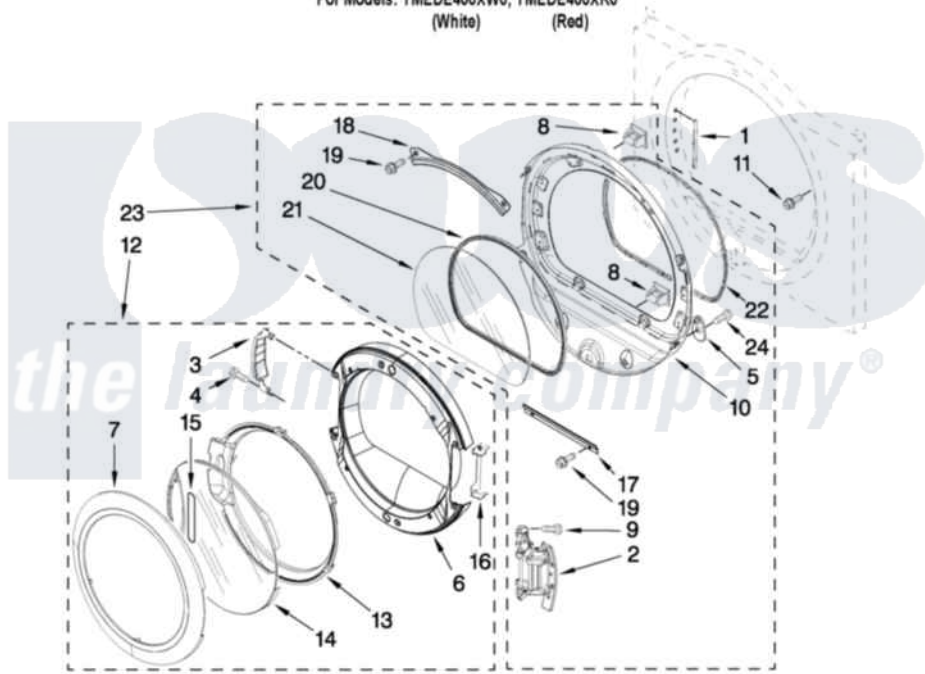

# Maytag YMEDE400XR0 04 - DOOR PARTS

## DOOR PARTS

For Models: YMEDE400XW0, YMEDE400XR0  
(White) (Red)

FOR ORDERING INFORMATION REFER TO PARTS PRICE LIST

W10319785

7

Maytag [Residential Maytag YMEDE400XR0 Dryer Parts](#) Parts Diagram 04 - DOOR PARTS  
Click on the part number to view part

Item	Original Part Number	Replaced By	Status	Part Description
1	<a href="#">W10085230</a>			Label, Hinge Hole Cover
2	<a href="#">W10310366</a>			Door Hinge Assembly
3	<a href="#">W10180119</a>			Cover-Hinge, Stationary Cover Hinge
4	<a href="#">9742177</a>			Screw, 8-18 X .625
5	<a href="#">W10048910</a>			Screw-Plug
6	<a href="#">W10180118</a>			Door, Intermediate
7	<a href="#">W10193522</a>			Door Frame Assembly
8	690081	<a href="#">279570</a>		Latch
9	<a href="#">W10159996</a>			Screw, 10-24 X 25/64
10	<a href="#">8578229</a>			Door Assembly
11	<a href="#">355515</a>			Screw, 8-18 X 11/16
12	<a href="#">W10193530</a>			Door Assembly
13	<a href="#">W10180117</a>			Door Mask
14	<a href="#">W10171571</a>			Screen, Door
15	W10153281	<a href="#">W10121607</a>		Pad, Door Handle
16	<a href="#">W10180120</a>			Shield, Door

17	<a href="#">8519354</a>		Retainer-Window
18	<a href="#">8519356</a>		Retainer-Window
19	3393258	<a href="#">3373329D</a>	Screw
20	<a href="#">8579662</a>		Gasket, Window
21	<a href="#">8566254</a>		Glass-Window
22	<a href="#">W10139457</a>		Seal-Door Handle, Ring Door
23	<a href="#">8577819</a>		Door Assembly
24	<a href="#">3400224</a>		Screw, 1/4-20 X 3/8