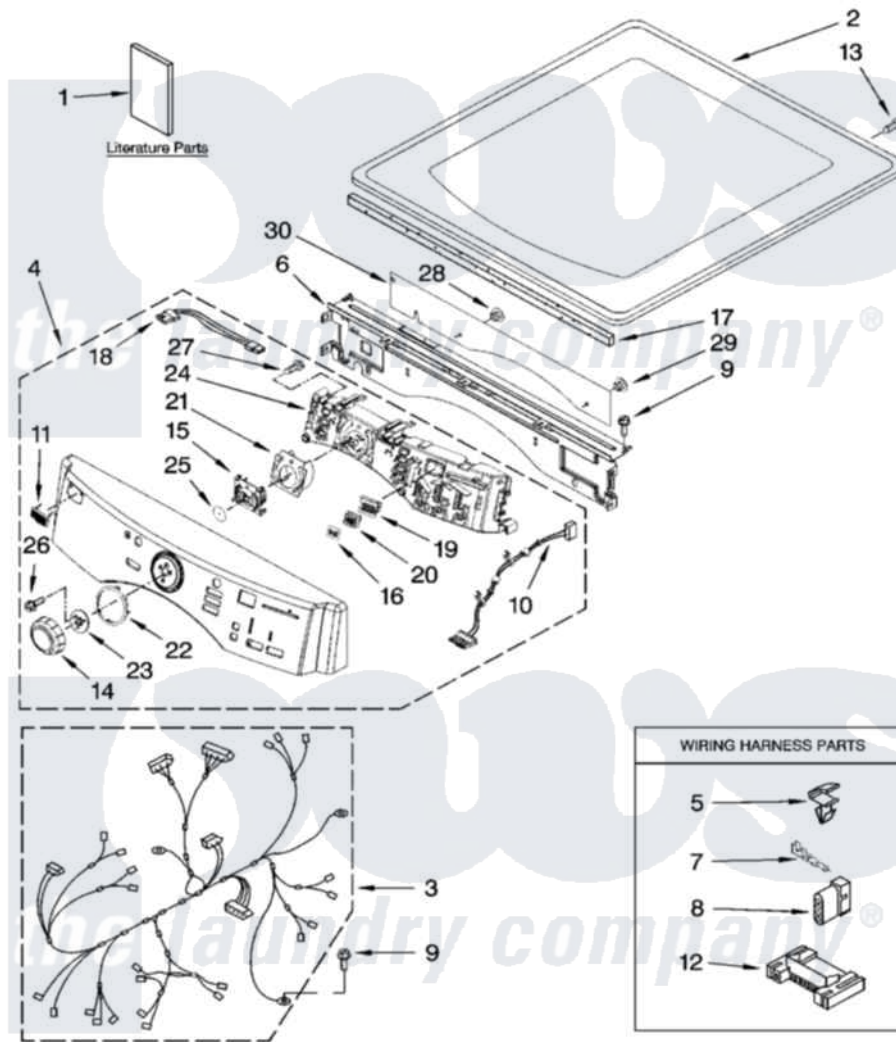

# Maytag YMEDE500VF0 01 - TOP AND CONSOLE PARTS

**MAYTAG**

## TOP AND CONSOLE PARTS

29" ELECTRIC DRYER

For Models: YMEDE500VW0 (White) YMEDE500VP0 (Green) YMEDE500VF0 (Red)

3-09 Printed in U.S.A. (L.T)(bay)

1

Part No. W10225303 Rev. B

Maytag Residential Maytag YMEDE500VF0 Dryer Parts Parts Diagram 01 - TOP AND CONSOLE PARTS

Click on the part number to view part

Item	Original Part Number	Replaced By	Status	Part Description
1	W10057351		Not Available	Use & Care Guide
"	W10134980		Not Available	Installation, Diagonostic Guide
"	W10057361		Not Available	Tech Sheet
"	W10057356		Not Available	Guide, Quick Start
2	3980634	<a href="#">W10117263</a>		Top
"	<a href="#">W10193965</a>			Top
"	<a href="#">W10193964</a>			Top
3	W10111016		Not Available	Harness, Main
4	W10164452	<a href="#">W10246750</a>		Panel, Console
"	W10191140	<a href="#">W10246754</a>		Panel, Console
"	<a href="#">W10237639</a>			Panel, Console
5	<a href="#">3394427</a>			Clip-Harness
6	<a href="#">W10215656</a>			Bracket, Console
7	<a href="#">94614</a>			Terminal
8	<a href="#">3936144</a>			Do-It-Yourself Repair Manuals
9	3390647	<a href="#">488729</a>		Screw