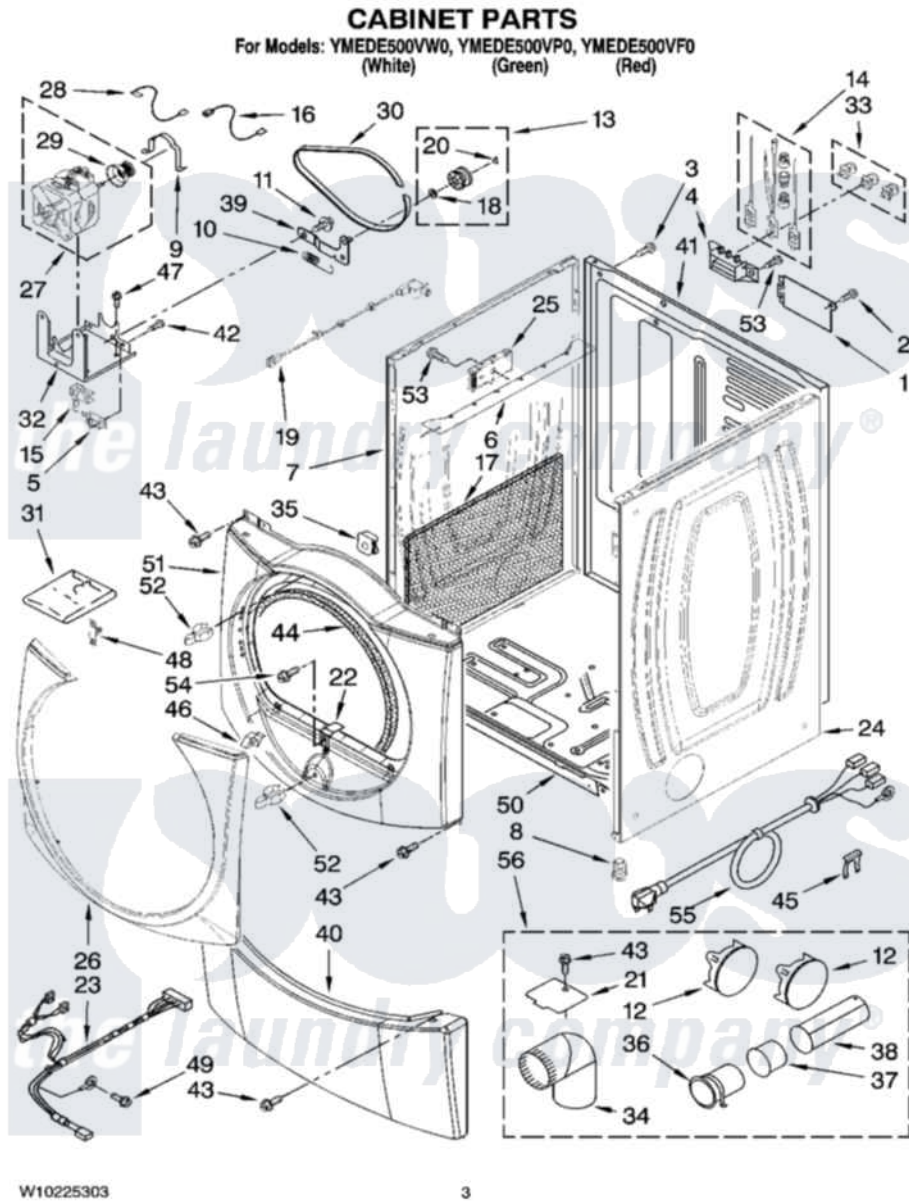

# Maytag YMEDE500VF0 02 - CABINET PARTS

Maytag [Residential Maytag YMEDE500VF0 Dryer Parts](#) Parts Diagram 02 - CABINET PARTS  
Click on the part number to view part

Item	Original Part Number	Replaced By	Status	Part Description
1	8576583	<a href="#">W10119283</a>		Cover, Terminal Block
2	3390814	<a href="#">90767</a>		Screw, 8A X 3/8 HeX Washer Head Tapping
3	8533974	<a href="#">4331106</a>		Screw, No.10-32 X 7/16
4	<a href="#">3397659</a>			Block, Terminal
5	3394881	<a href="#">279782</a>		Switch-Lid
6	<a href="#">8563727</a>			Bracket, Control
7	<a href="#">W10192435</a>			Panel, Side
"	<a href="#">W10193955</a>			Panel, Side
"	<a href="#">W10193954</a>			Panel, Side
8	3392100	<a href="#">49621</a>		Feet-Leveling
"	<a href="#">279810</a>			Foot-Optional
9	<a href="#">660658</a>			Clamp, Motor Mounting 343481 685441
10	<a href="#">3387374</a>			Spring, Idler
11	<a href="#">3389420</a>			Retainer-Idler 1/4-20 X 1/16
12	697750	<a href="#">W10470674</a>		Dryer Exhaust Kit