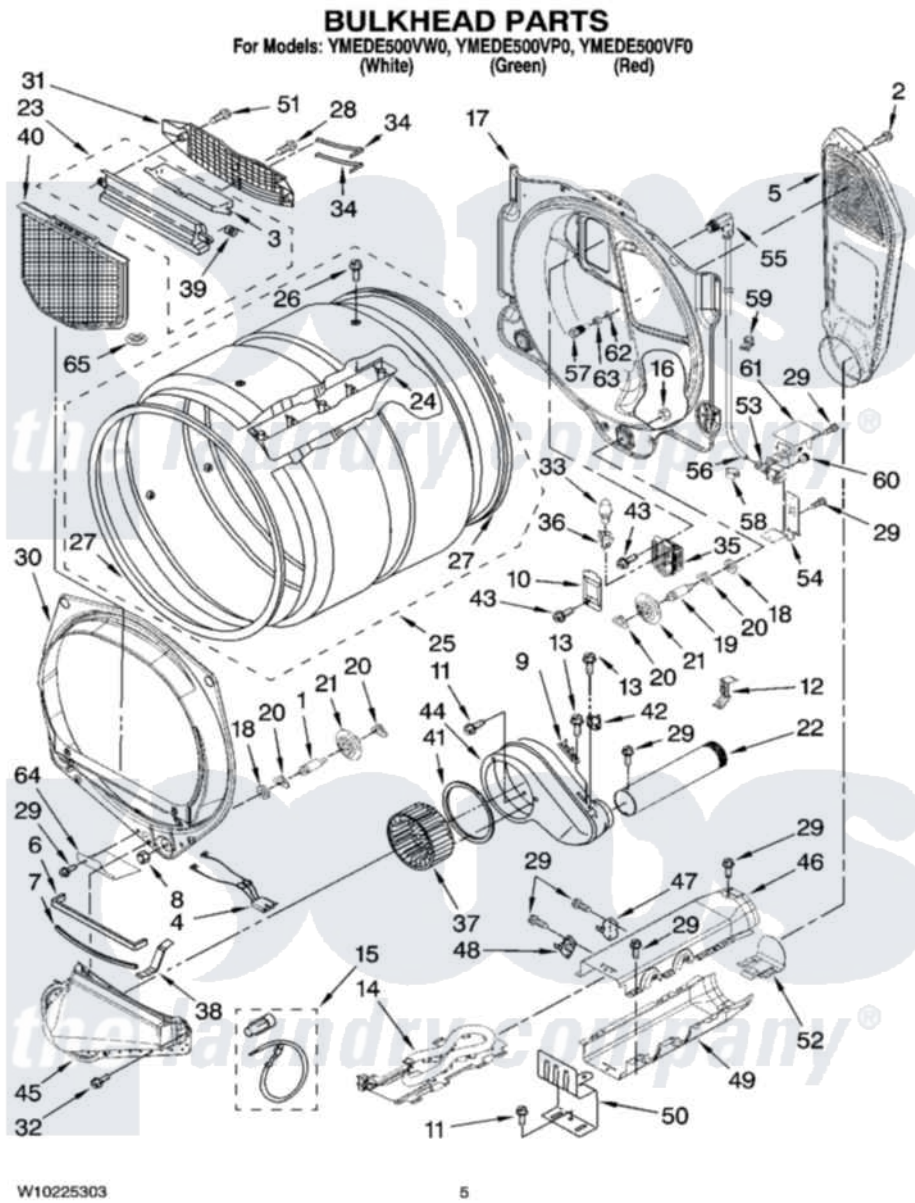

Maytag YMEDE500VF0 03 - BULKHEAD PARTS

Maytag [Residential Maytag YMEDE500VF0 Dryer Parts](#) Parts Diagram 03 - BULKHEAD PARTS
Click on the part number to view part

| Item | Original Part Number | Replaced By | Status | Part Description |
|------|---------------------------|---------------------------|--------|---|
| 1 | 8575324 | W10359271 | | Shaft, Drum Roller Threads |
| 2 | 3390647 | 488729 | | Screw |
| 3 | W10153413 | | | Door, Lint Screen |
| 4 | 3406653 | | | Harness, Sensor |
| 5 | 697354 | 3387911 | | Duct-Air |
| 6 | 697813 | | | Seal, Outlet Housing |
| 7 | 697814 | 697813 | | Seal, Outlet Housing |
| 8 | 3934666 | W10080210 | | Nut, 3/8 X 16 |
| 9 | 3392519 | | | Thermal Limiter |
| 10 | 3402841 | 8532165 | | Lens, Drum Light |
| 11 | 489463 | | | Screw, 8-18 X 1/16 |
| 12 | 8572105 | | | Retainer, Toe Panel |
| 13 | 8533971 | 90767 | | Screw, 8A X 3/8 HeX Washer Head Tapping |
| 14 | 8544771 | | | Heater Element |
| 15 | 279457 | | | Wire Kit, Terminal |
| 16 | W10001120 | W10080190 | | Nut, 3/8-16 |