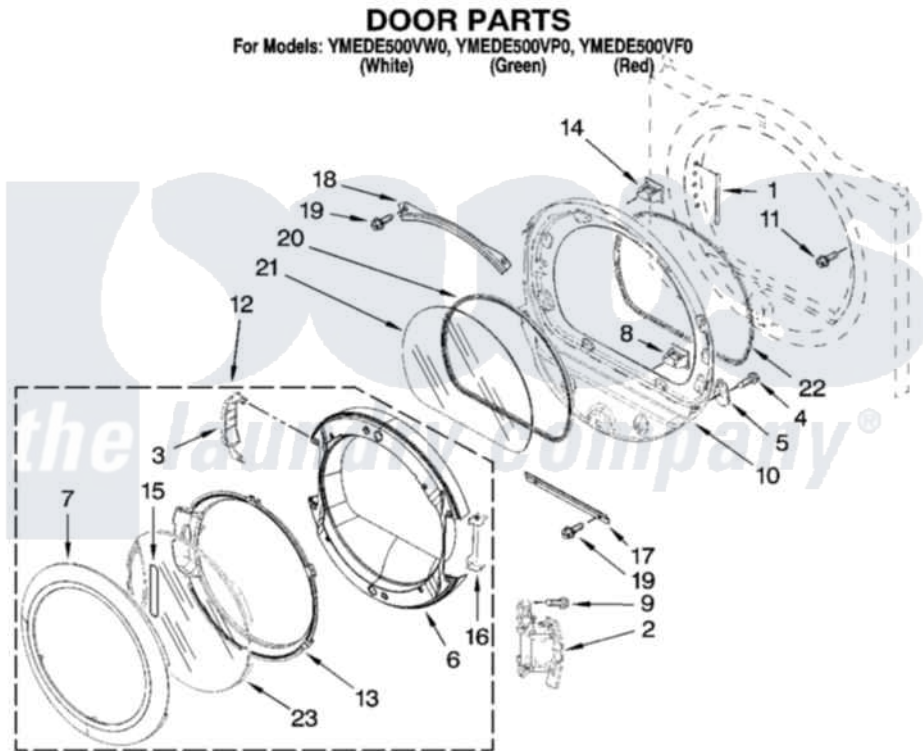

# Maytag YMEDE500VF0 04 - DOOR PARTS

W10225303

7

Maytag [Residential Maytag YMEDE500VF0 Dryer Parts](#) Parts Diagram 04 - DOOR PARTS  
Click on the part number to view part

Item	Original Part Number	Replaced By	Status	Part Description
1	<a href="#">W10085210</a>			Label-Hinge Hole Cover Front Panel
"	<a href="#">W10085230</a>			Label, Hinge Hole Cover
2	<a href="#">W10139920</a>			Door Hinge Assembly
3	<a href="#">W10180119</a>			Cover-Hinge, Stationary Cover Hinge
4	<a href="#">9742177</a>			Screw, 8-18 X .625
5	<a href="#">W10048910</a>			Screw-Plug
6	<a href="#">W10180118</a>			Door, Intermediate
7	<a href="#">W10193522</a>			Door Frame Assembly
8	690081	<a href="#">279570</a>		Latch
9	<a href="#">W10159996</a>			Screw, 10-24 X 25/64
10	<a href="#">8578229</a>			Door Assembly
11	<a href="#">355515</a>			Screw, 8-18 X 11/16
12	<a href="#">W10193530</a>			Door Assembly
13	<a href="#">W10180117</a>			Door Mask
14	3398175	<a href="#">279570</a>		Latch

15	W10153281	<a href="#">W10121607</a>	Pad, Door Handle
16	<a href="#">W10180120</a>		Shield, Door
17	<a href="#">8519354</a>		Retainer-Window
18	<a href="#">8519356</a>		Retainer-Window
19	3393258	<a href="#">3373329D</a>	Screw
20	<a href="#">8579662</a>		Gasket, Window
21	<a href="#">8566254</a>		Glass-Window
22	<a href="#">W10139457</a>		Seal-Door Handle, Ring Door
23	<a href="#">W10171571</a>		Screen, Door