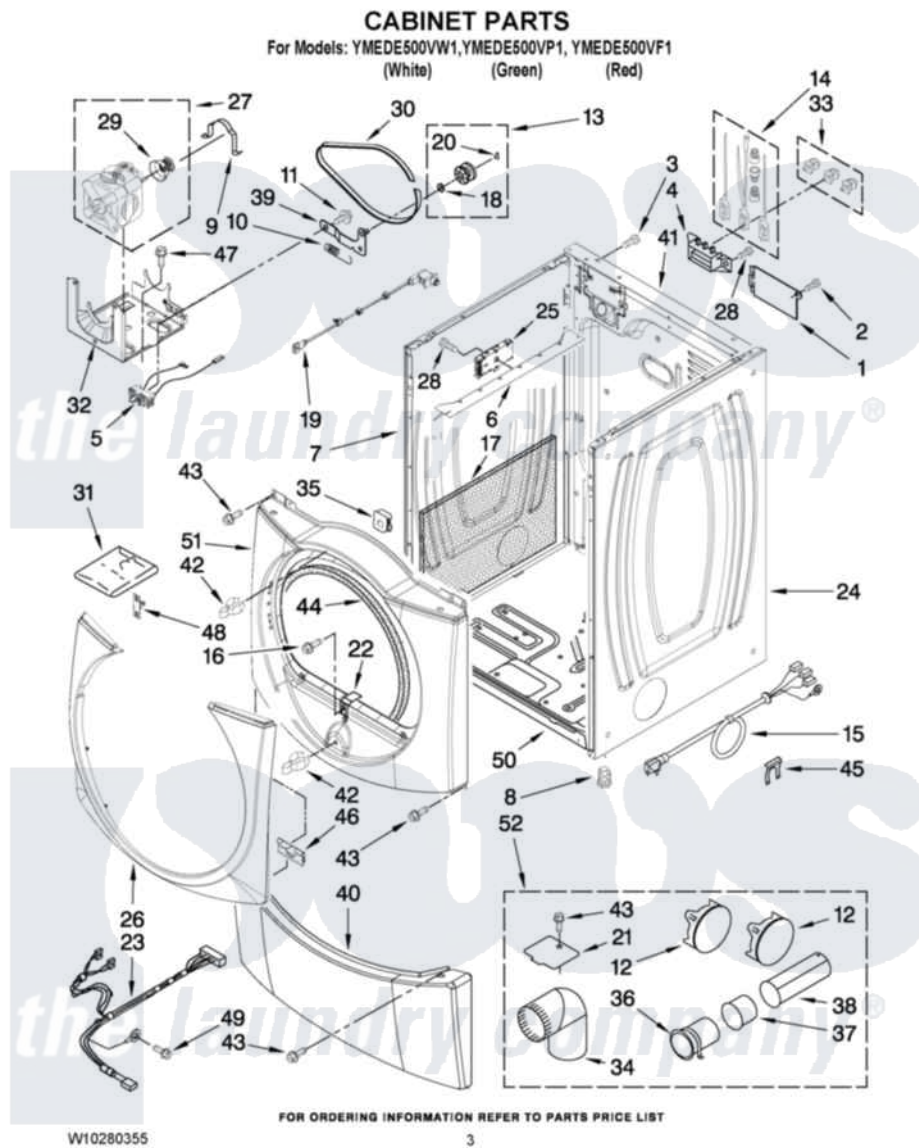

# Maytag YMEDE500VF1 02 - CABINET PARTS

Maytag [Residential Maytag YMEDE500VF1 Dryer Parts](#) Parts Diagram 02 - CABINET PARTS  
Click on the part number to view part

Item	Original Part Number	Replaced By	Status	Part Description
1	8576583	<a href="#">W10119283</a>		Cover, Terminal Block
2	3390814	<a href="#">90767</a>		Screw, 8A X 3/8 HeX Washer Head Tapping
3	8533974	<a href="#">4331106</a>		Screw, No.10-32 X 7/16
4	<a href="#">3397659</a>			Block, Terminal
5	W10246525	<a href="#">W10314253</a>		Switch, Assembly Broken Belt
6	<a href="#">8563727</a>			Bracket, Control
7	<a href="#">W10192435</a>			Panel, Side
"	<a href="#">W10244550</a>			Panel, Side
"	<a href="#">W10193954</a>			Panel, Side
8	3392100	<a href="#">49621</a>		Feet-Leveling
"	<a href="#">279810</a>			Foot-Optional
9	<a href="#">W10121316</a>			Plug, Multivalent
10	<a href="#">3387374</a>			Spring, Idler
11	<a href="#">3389420</a>			Retainer-Idler 1/4-20 X 1/16
12	<a href="#">49252</a>			Plug, Multivalent
"	W10151499	<a href="#">W10404617</a>		Plug, Multivalent