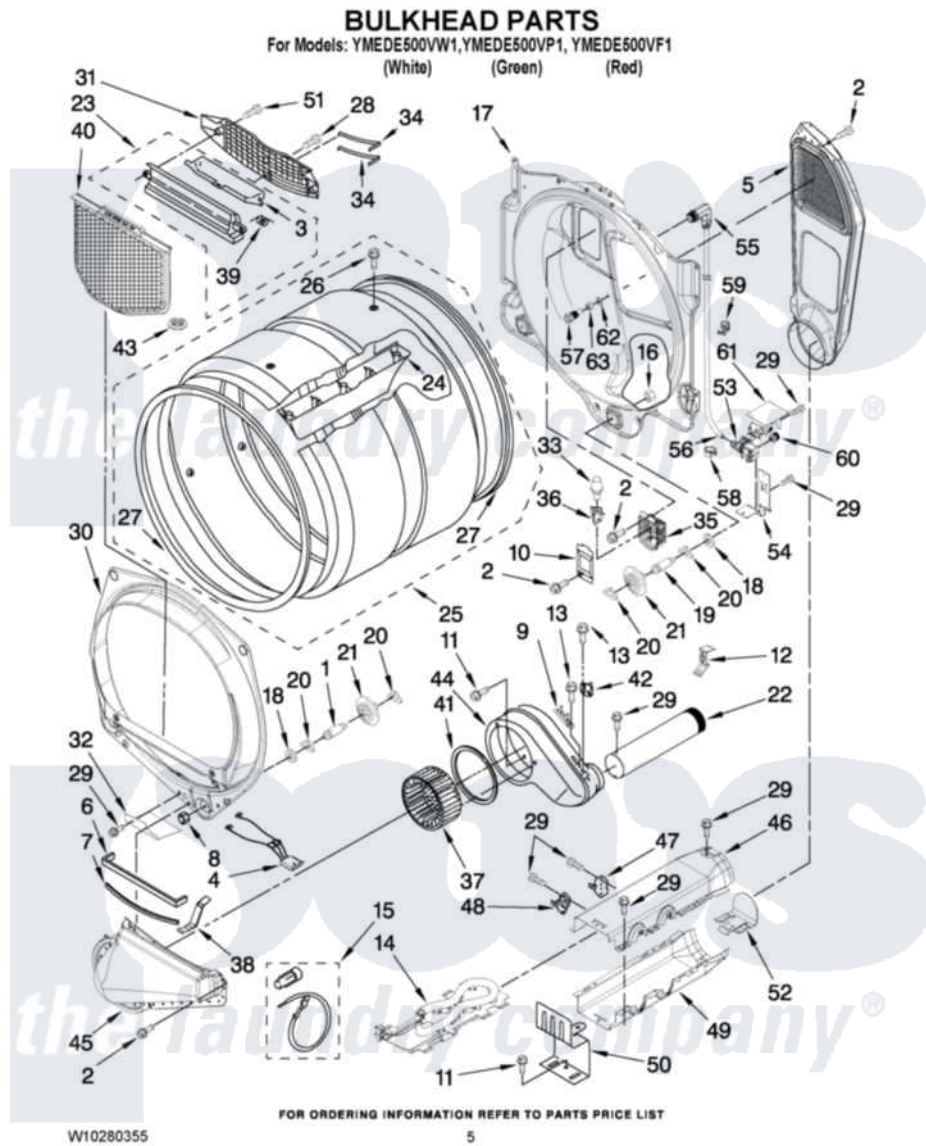

Maytag YMEDE500VF1 03 - BULKHEAD PARTS

Maytag [Residential Maytag YMEDE500VF1 Dryer Parts](#) Parts Diagram 03 - BULKHEAD PARTS
Click on the part number to view part

Item	Original Part Number	Replaced By	Status	Part Description
1	8575324	W10359271		Shaft, Drum Roller Threads
2	3390647	488729		Screw
3	W10153413			Door, Lint Screen
4	3406653			Harness, Sensor
5	697354	3387911		Duct-Air
6	697813			Seal, Outlet Housing
7	697814	697813		Seal, Outlet Housing
8	3934666	W10080210		Nut, 3/8 X 16
9	3392519			Thermal Limiter
10	3402841	8532165		Lens, Drum Light
11	489463			Screw, 8-18 X 1/16
12	8572105			Retainer, Toe Panel
13	8533971	90767		Screw, 8A X 3/8 HeX Washer Head Tapping
14	8544771			Heater Element
15	279457			Wire Kit, Terminal
16	W10001120	W10080190		Nut, 3/8-16