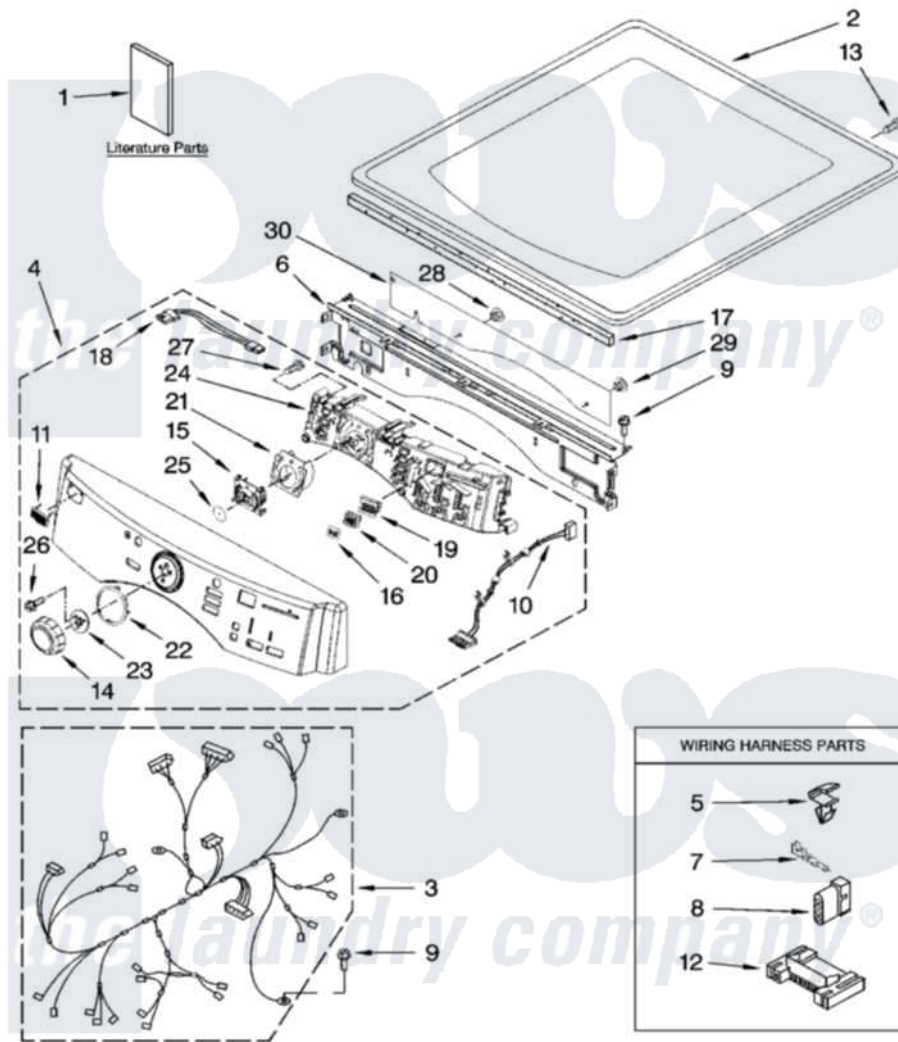

Maytag YMEDE500VP0 01 - TOP AND CONSOLE PARTS

MAYTAG

TOP AND CONSOLE PARTS
 For Models: YMEDE500VW0, YMEDE500VP0, YMEDE500VF0
 (White) (Green) (Red)

29" ELECTRIC DRYER

3-09 Printed in U.S.A. (L.T)(bay)

1

Part No. W10225303 Rev. B

Maytag Residential Maytag YMEDE500VP0 Dryer Parts Parts Diagram 01 - TOP AND CONSOLE PARTS
 Click on the part number to view part

Item	Original Part Number	Replaced By	Status	Part Description
1	W10057351		Not Available	Use & Care Guide
"	W10134980		Not Available	Installation, Diagonostic Guide
"	W10057361		Not Available	Tech Sheet
"	W10057356		Not Available	Guide, Quick Start
2	3980634	W10117263		Top
"	W10193965			Top
"	W10193964			Top
3	W10111016		Not Available	Harness, Main
4	W10164452	W10246750		Panel, Console
"	W10191140	W10246754		Panel, Console
"	W10237639			Panel, Console
5	3394427			Clip-Harness
6	W10215656			Bracket, Console
7	94614			Terminal
8	3936144			Do-It-Yourself Repair Manuals
9	3390647	488729		Screw

10	W10185550		Power Cable User Interface
11	W10177245		Medallion
12	3395683		Receptacle, Multi-Terminal
13	98139	303776	Screw
14	W10164576		Knob, Assembly
15	W10170293		Guide, Light Cycle Internal
16	W10171504		Foil-Display
17	W10112267		Foam-Seal Control Bracket
18	W10185548		Harness, User-Interface
19	W10171502		Fram-Light
20	W10164578		Guide, Light
21	W10170295		Frame-Light Guide
22	W10164567		Cycle, Light Guide
23	W10172298		Bushing, Knob
24	W10164610	W10283478	Control-Elec
25	8572039		Seal, User Interface
26	8540513	8182214	Screw
27	8540282	8181661	Screw, Actuator
28	W10216201		Plug-Hole, 1/4"
29	W10216202		Plug-Hole, 5/16"
30	W10215674		Shield, Console Bracket