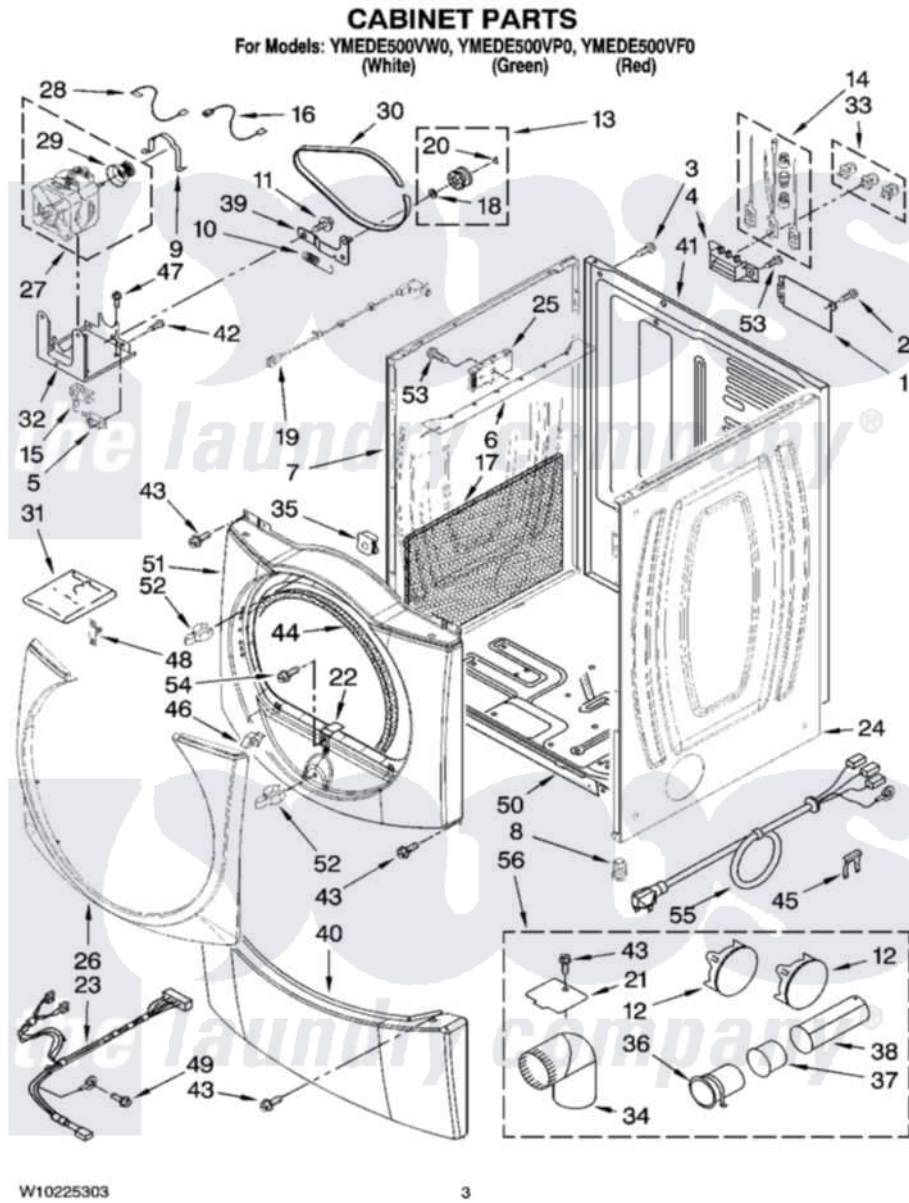

Maytag YMEDE500VP0 02 - CABINET PARTS

Maytag [Residential Maytag YMEDE500VP0 Dryer Parts](#) Parts Diagram 02 - CABINET PARTS
Click on the part number to view part

Item	Original Part Number	Replaced By	Status	Part Description
1	8576583	W10119283		Cover, Terminal Block
2	3390814	90767		Screw, 8A X 3/8 HeX Washer Head Tapping
3	8533974	4331106		Screw, No.10-32 X 7/16
4	3397659			Block, Terminal
5	3394881	279782		Switch-Lid
6	8563727			Bracket, Control
7	W10192435			Panel, Side
"	W10193955			Panel, Side
"	W10193954			Panel, Side
8	3392100	49621		Feet-Leveling
"	279810			Foot-Optional
9	660658			Clamp, Motor Mounting 343481 685441
10	3387374			Spring, Idler
11	3389420			Retainer-Idler 1/4-20 X 1/16
12	697750	W10470674		Dryer Exhaust Kit