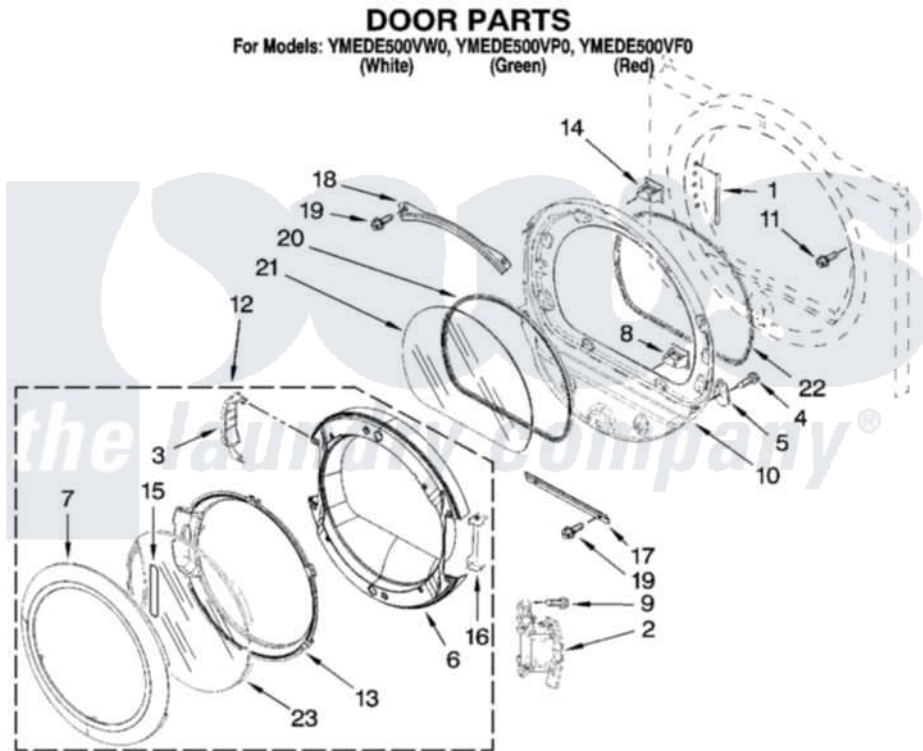

# Maytag YMEDE500VP0 04 - DOOR PARTS

W10225303

7

Maytag [Residential Maytag YMEDE500VP0 Dryer Parts](#) Parts Diagram 04 - DOOR PARTS  
Click on the part number to view part

Item	Original Part Number	Replaced By	Status	Part Description
1	<a href="#">W10085210</a>			Label-Hinge Hole Cover Front Panel
"	<a href="#">W10085230</a>			Label, Hinge Hole Cover
2	<a href="#">W10139920</a>			Door Hinge Assembly
3	<a href="#">W10180119</a>			Cover-Hinge, Stationary Cover Hinge
4	<a href="#">9742177</a>			Screw, 8-18 X .625
5	<a href="#">W10048910</a>			Screw-Plug
6	<a href="#">W10180118</a>			Door, Intermediate
7	<a href="#">W10193522</a>			Door Frame Assembly
8	690081	<a href="#">279570</a>		Latch
9	<a href="#">W10159996</a>			Screw, 10-24 X 25/64
10	<a href="#">8578229</a>			Door Assembly
11	<a href="#">355515</a>			Screw, 8-18 X 11/16
12	<a href="#">W10193530</a>			Door Assembly
13	<a href="#">W10180117</a>			Door Mask
14	3398175	<a href="#">279570</a>		Latch

15	W10153281	<a href="#">W10121607</a>	Pad, Door Handle
16	<a href="#">W10180120</a>		Shield, Door
17	<a href="#">8519354</a>		Retainer-Window
18	<a href="#">8519356</a>		Retainer-Window
19	3393258	<a href="#">3373329D</a>	Screw
20	<a href="#">8579662</a>		Gasket, Window
21	<a href="#">8566254</a>		Glass-Window
22	<a href="#">W10139457</a>		Seal-Door Handle, Ring Door
23	<a href="#">W10171571</a>		Screen, Door