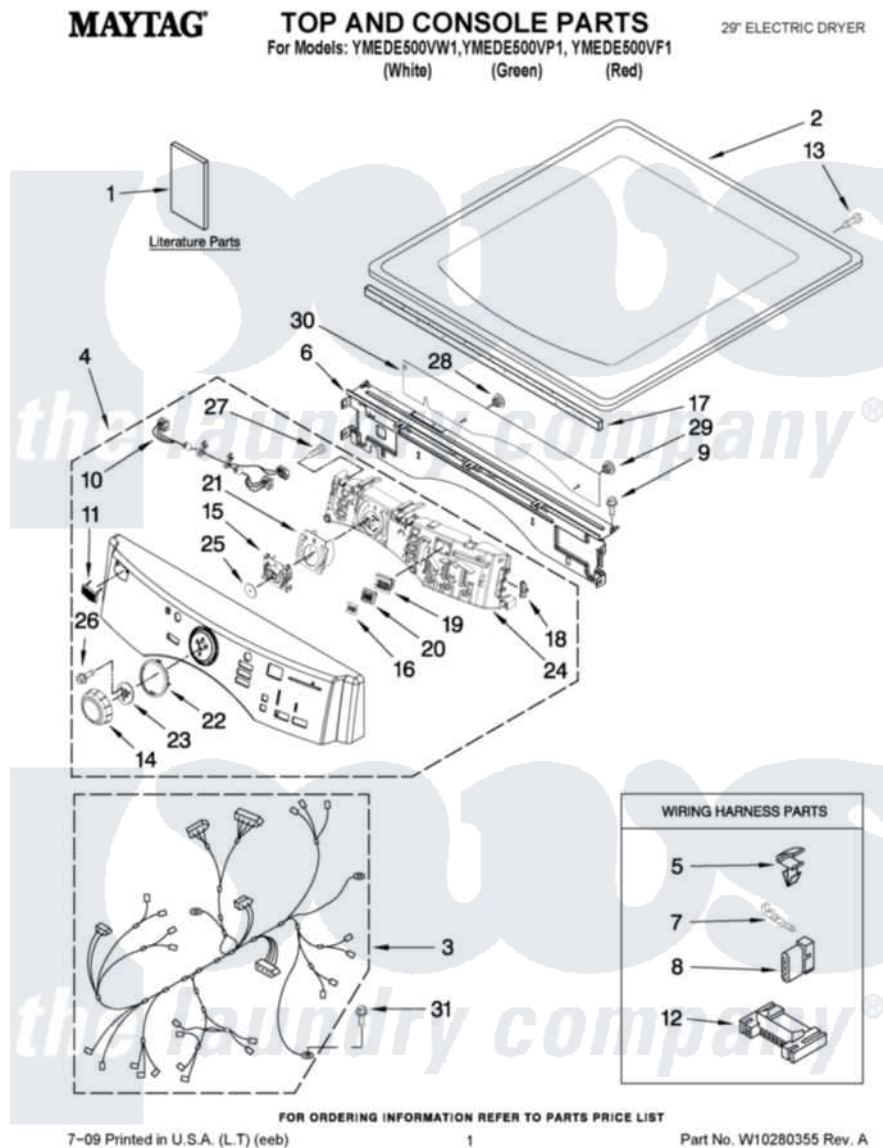

Maytag YMEDE500VP1 01 - TOP AND CONSOLE PARTS

Maytag Residential Maytag YMEDE500VP1 Dryer Parts Parts Diagram 01 - TOP AND CONSOLE PARTS
 Click on the part number to view part

Item	Original Part Number	Replaced By	Status	Part Description
1	W10239302		Not Available	USE & CARE GUIDE
"	W10255469		Not Available	INSTALLATION INSTRUCTIONS
"	W10258377		Not Available	TECH SHEET
2	3980634	W10117263		Top
"	W10193965			Top
"	W10193964			Top
3	W10251445		Not Available	HARNESS, MAIN
4	W10246750			Panel, Console
"	W10246754			Panel, Console
"	W10255278	W10269245		Panel, Console
5	3394427			Clip-Harness
6	W10215656			Bracket, Console
7	94614			Terminal
8	3936144			Do-It-Yourself Repair Manuals
9	3390647	488729		Screw
10	W10242907			Harness, Communication

11	W10177245		Medallion
12	3395683		Receptacle, Multi-Terminal
13	98139	303776	Screw
14	W10164576		Knob, Assembly
15	W10170293		Guide, Light Cycle Internal
16	W10171504		Foil-Display
17	W10112267		Foam-Seal Control Bracket
18	W10214555		Plug-Connector Frame
19	W10171502		Fram-Light
20	W10164578		Guide, Light
21	W10170295		Frame-Light Guide
22	W10164567		Cycle, Light Guide
23	W10172298		Bushing, Knob
24	W10246787	W10269025	Control-Elec
25	8572039		Seal, User Interface
26	8540513	8182214	Screw
27	8540282	8181661	Screw, Actuator
28	W10216201		Plug-Hole, 1/4"
29	W10216202		Plug-Hole, 5/16"
30	W10215674		Shield, Console Bracket
31	693995		Screw, Hex Head