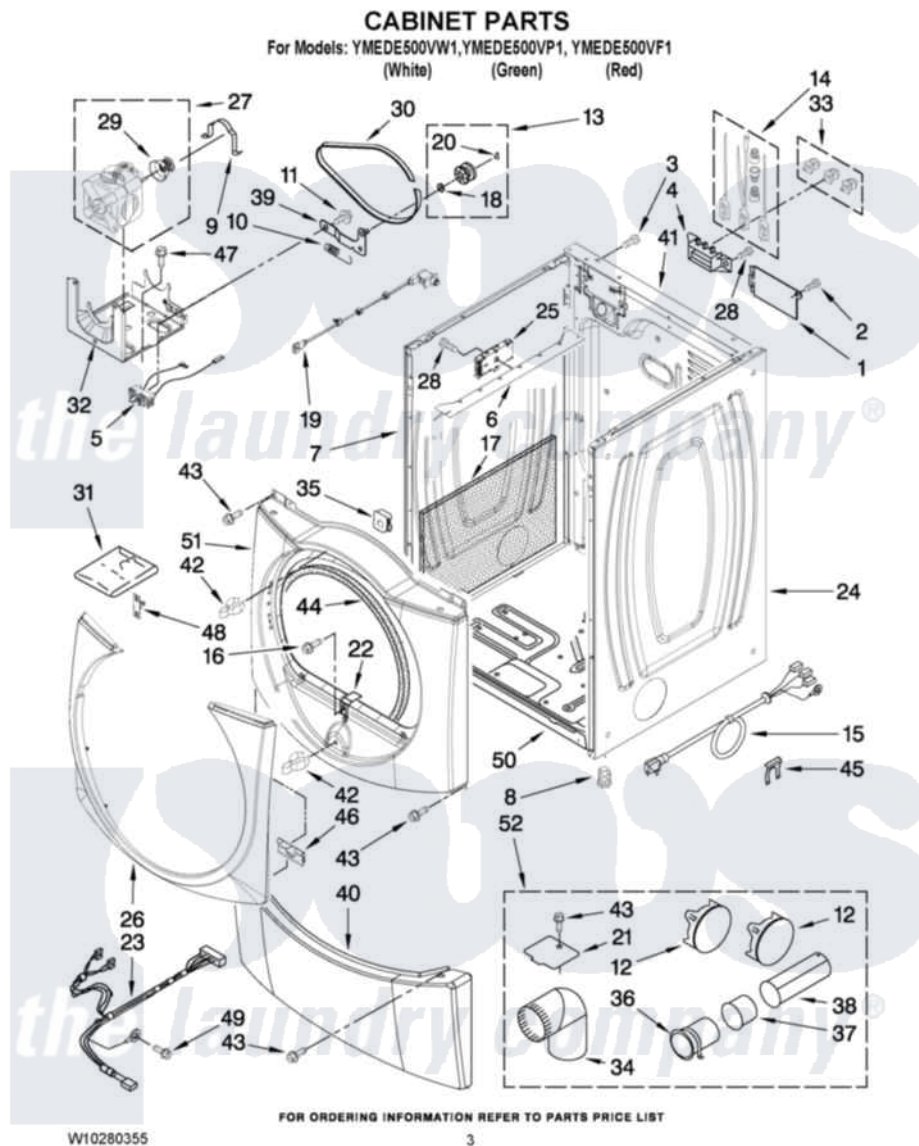

Maytag YMEDE500VP1 02 - CABINET PARTS

Maytag [Residential Maytag YMEDE500VP1 Dryer Parts](#) Parts Diagram 02 - CABINET PARTS
Click on the part number to view part

Item	Original Part Number	Replaced By	Status	Part Description
1	8576583	W10119283		Cover, Terminal Block
2	3390814	90767		Screw, 8A X 3/8 HeX Washer Head Tapping
3	8533974	4331106		Screw, No.10-32 X 7/16
4	3397659			Block, Terminal
5	W10246525	W10314253		Switch, Assembly Broken Belt
6	8563727			Bracket, Control
7	W10192435			Panel, Side
"	W10244550			Panel, Side
"	W10193954			Panel, Side
8	3392100	49621		Feet-Leveling
"	279810			Foot-Optional
9	W10121316			Plug, Multivalent
10	3387374			Spring, Idler
11	3389420			Retainer-Idler 1/4-20 X 1/16
12	49252			Plug, Multivalent
"	W10151499	W10404617		Plug, Multivalent