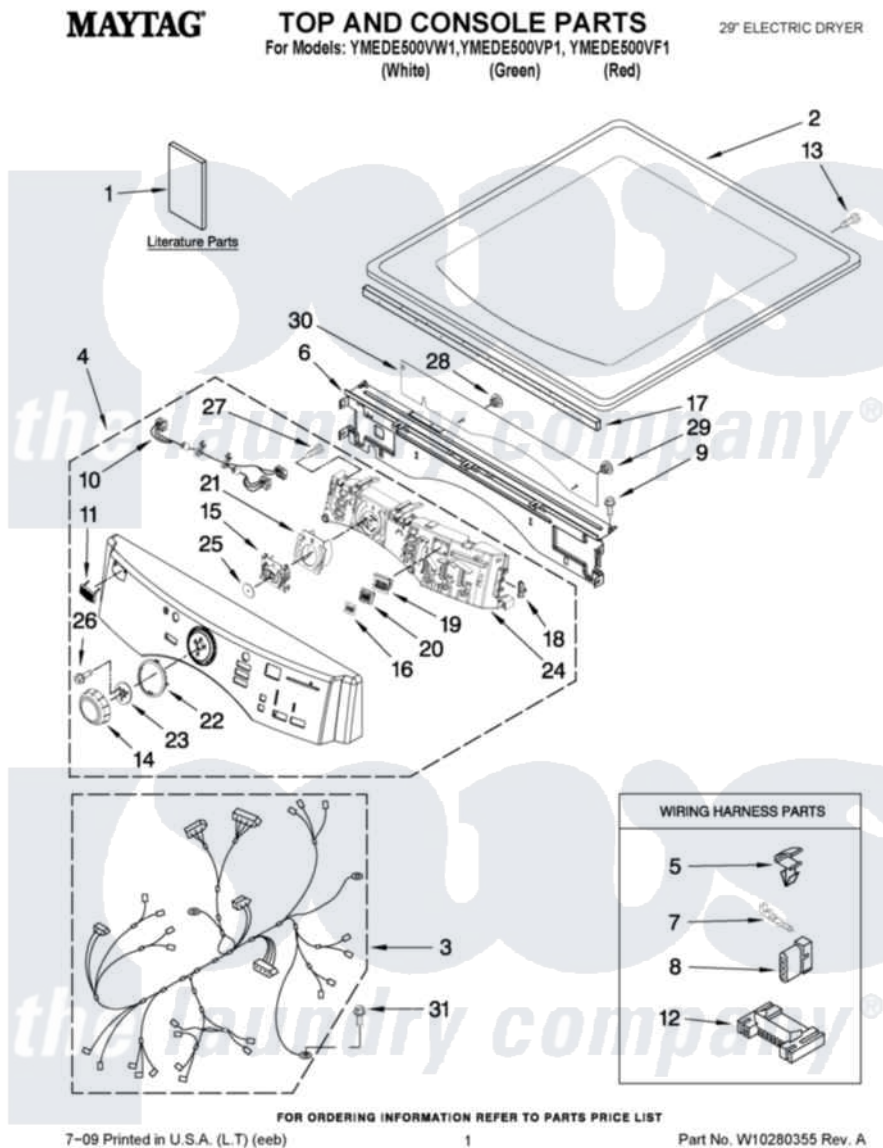

Maytag YMEDE500VW1 01 - TOP AND CONSOLE PARTS

Maytag Residential Maytag YMEDE500VW1 Dryer Parts Parts Diagram 01 - TOP AND CONSOLE PARTS
 Click on the part number to view part

Item	Original Part Number	Replaced By	Status	Part Description
1	W10239302		Not Available	USE & CARE GUIDE
"	W10255469		Not Available	INSTALLATION INSTRUCTIONS
"	W10258377		Not Available	TECH SHEET
2	3980634	W10117263		Top
"	W10193965			Top
"	W10193964			Top
3	W10251445		Not Available	HARNESS, MAIN
4	W10246750			Panel, Console
"	W10246754			Panel, Console
"	W10255278	W10269245		Panel, Console
5	3394427			Clip-Harness
6	W10215656			Bracket, Console
7	94614			Terminal
8	3936144			Do-It-Yourself Repair Manuals
9	3390647	488729		Screw
10	W10242907			Harness, Communication

11	W10177245		Medallion
12	3395683		Receptacle, Multi-Terminal
13	98139	303776	Screw
14	W10164576		Knob, Assembly
15	W10170293		Guide, Light Cycle Internal
16	W10171504		Foil-Display
17	W10112267		Foam-Seal Control Bracket
18	W10214555		Plug-Connector Frame
19	W10171502		Fram-Light
20	W10164578		Guide, Light
21	W10170295		Frame-Light Guide
22	W10164567		Cycle, Light Guide
23	W10172298		Bushing, Knob
24	W10246787	W10269025	Control-Elec
25	8572039		Seal, User Interface
26	8540513	8182214	Screw
27	8540282	8181661	Screw, Actuator
28	W10216201		Plug-Hole, 1/4"
29	W10216202		Plug-Hole, 5/16"
30	W10215674		Shield, Console Bracket
31	693995		Screw, Hex Head