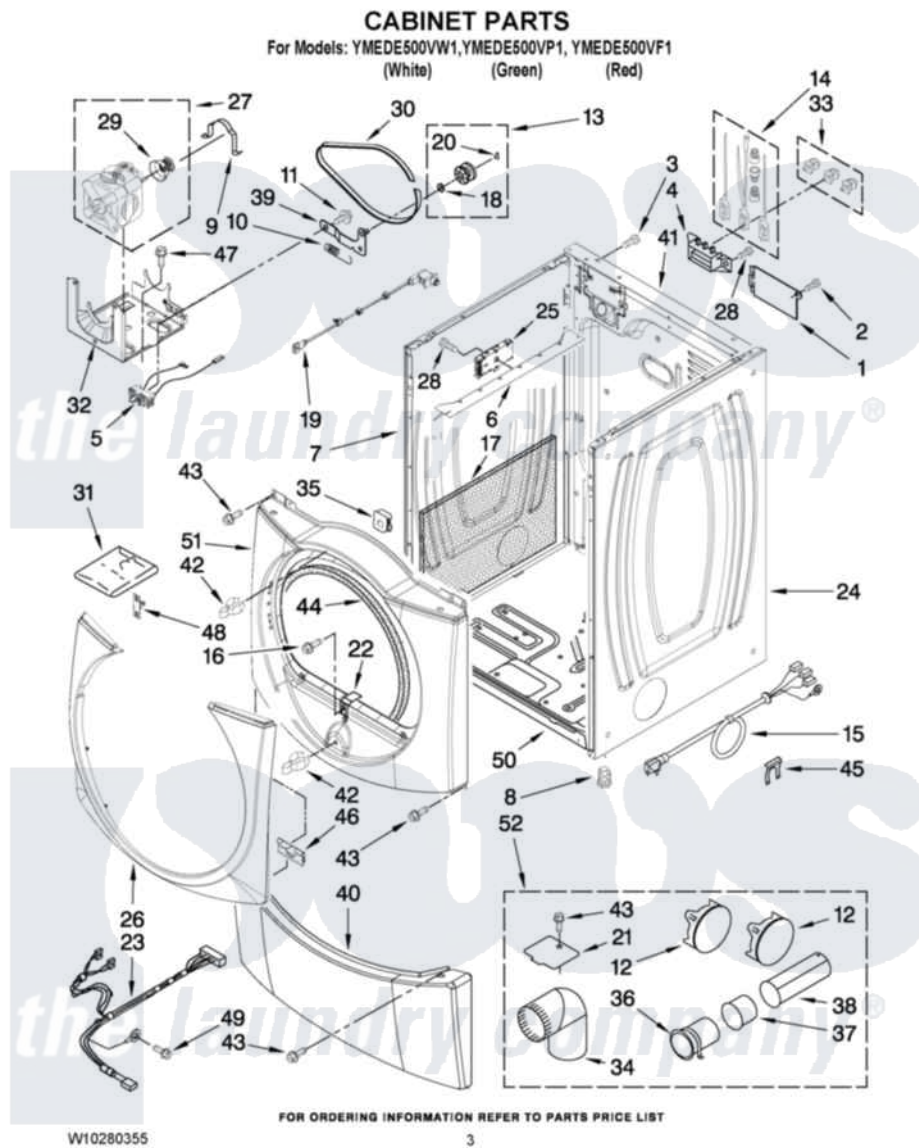

Maytag YMEDE500VW1 02 - CABINET PARTS

Maytag [Residential Maytag YMEDE500VW1 Dryer Parts](#) Parts Diagram 02 - CABINET PARTS
Click on the part number to view part

Item	Original Part Number	Replaced By	Status	Part Description
1	8576583	W10119283		Cover, Terminal Block
2	3390814	90767		Screw, 8A X 3/8 HeX Washer Head Tapping
3	8533974	4331106		Screw, No.10-32 X 7/16
4	3397659			Block, Terminal
5	W10246525	W10314253		Switch, Assembly Broken Belt
6	8563727			Bracket, Control
7	W10192435			Panel, Side
"	W10244550			Panel, Side
"	W10193954			Panel, Side
8	3392100	49621		Feet-Leveling
"	279810			Foot-Optional
9	W10121316			Plug, Multivalent
10	3387374			Spring, Idler
11	3389420			Retainer-Idler 1/4-20 X 1/16
12	49252			Plug, Multivalent
"	W10151499	W10404617		Plug, Multivalent