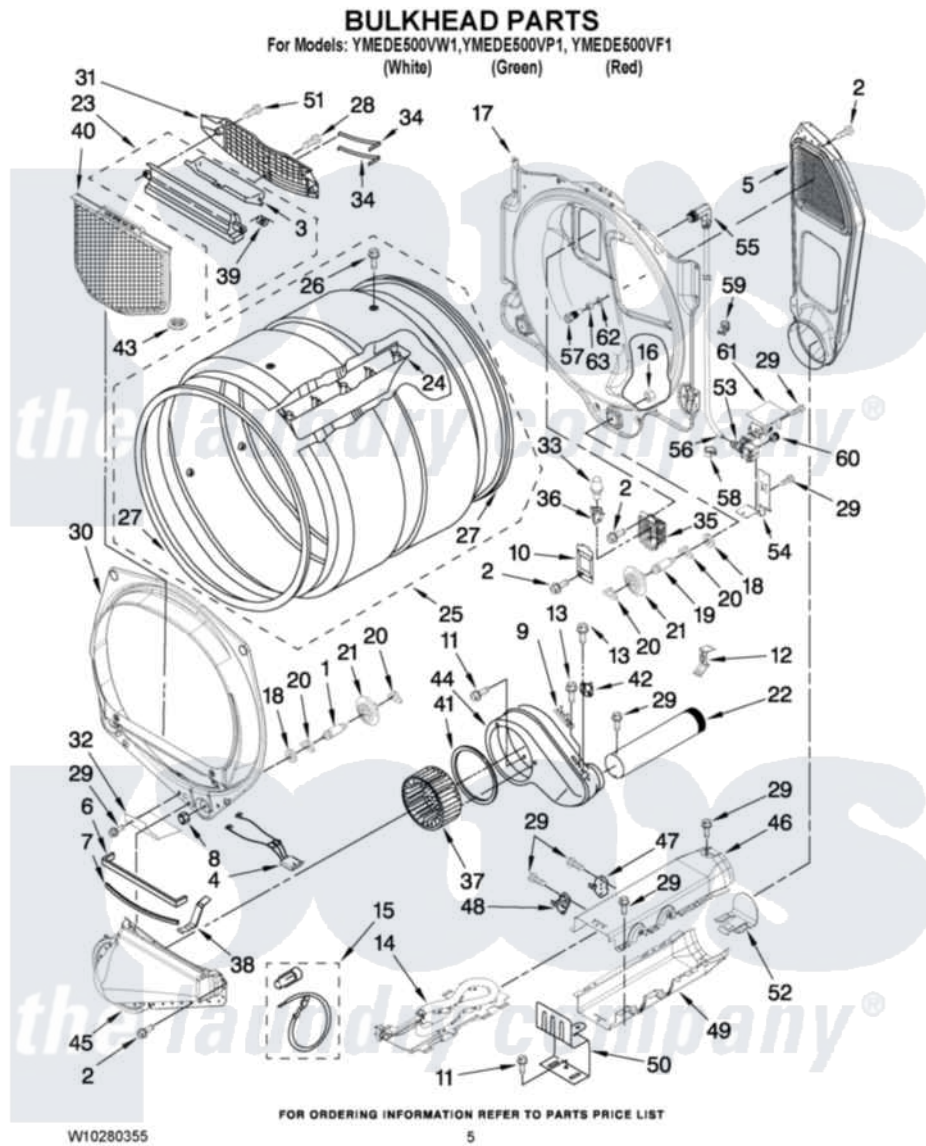

Maytag YMEDE500VW1 03 - BULKHEAD PARTS

Maytag [Residential Maytag YMEDE500VW1 Dryer Parts](#) Parts Diagram 03 - BULKHEAD PARTS
Click on the part number to view part

Item	Original Part Number	Replaced By	Status	Part Description
1	8575324	W10359271		Shaft, Drum Roller Threads
2	3390647	488729		Screw
3	W10153413			Door, Lint Screen
4	3406653			Harness, Sensor
5	697354	3387911		Duct-Air
6	697813			Seal, Outlet Housing
7	697814	697813		Seal, Outlet Housing
8	3934666	W10080210		Nut, 3/8 X 16
9	3392519			Thermal Limiter
10	3402841	8532165		Lens, Drum Light
11	489463			Screw, 8-18 X 1/16
12	8572105			Retainer, Toe Panel
13	8533971	90767		Screw, 8A X 3/8 HeX Washer Head Tapping
14	8544771			Heater Element
15	279457			Wire Kit, Terminal
16	W10001120	W10080190		Nut, 3/8-16