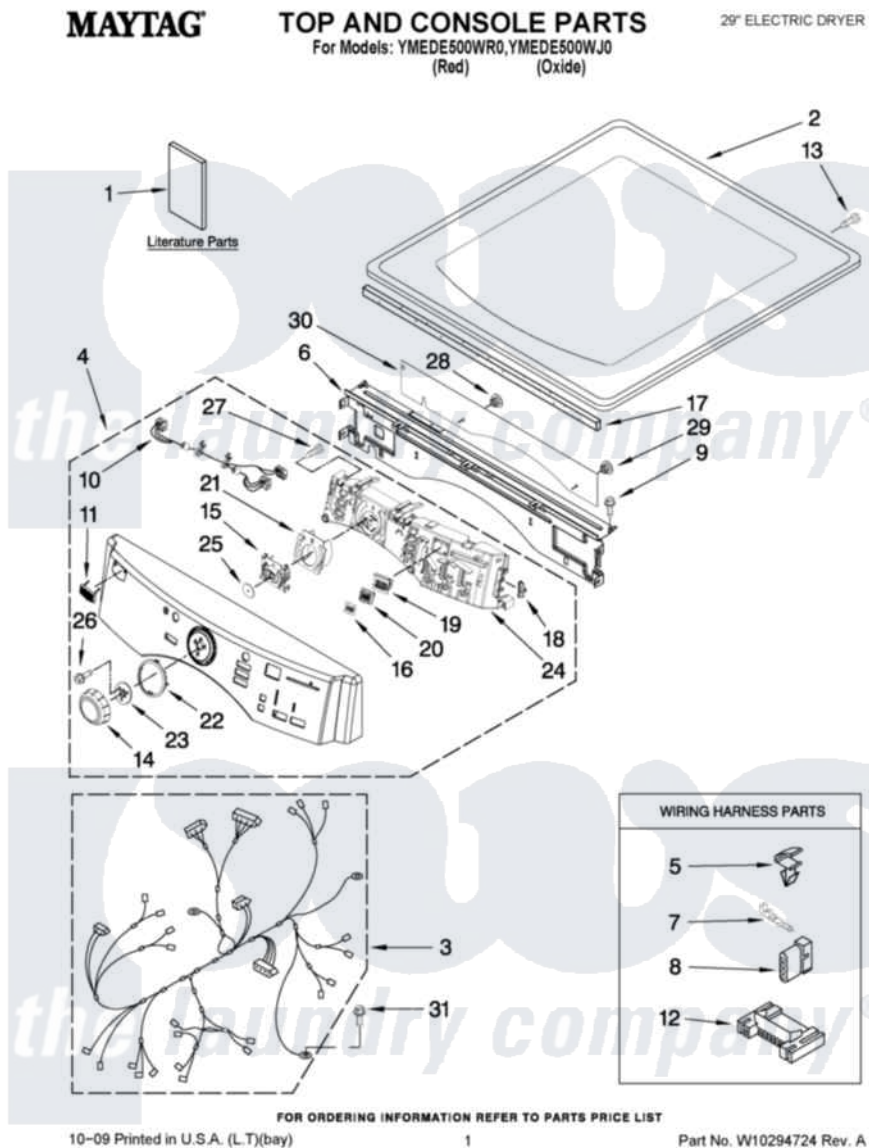

Maytag YMEDE500WJ0 01 - TOP AND CONSOLE PARTS

Maytag Residential Maytag YMEDE500WJ0 Dryer Parts Parts Diagram 01 - TOP AND CONSOLE PARTS
Click on the part number to view part

Item	Original Part Number	Replaced By	Status	Part Description
1	W10239302		Not Available	USE & CARE GUIDE
"	W10255469		Not Available	INSTALLATION INSTRUCTIONS
"	W10258377		Not Available	TECH SHEET
2	W10249738			Toe Panel
"	W10164743			Top
3	W10251445		Not Available	HARNESS, MAIN
4	W10269245			Panel, Console
"	W10269246			Panel, Console
5	3394427			Clip-Harness
6	W10215656			Bracket, Console
7	94614			Terminal
8	3936144			Do-It-Yourself Repair Manuals
9	3390647	488729		Screw
10	W10242907			Harness, Communication
11	W10177245			Medallion
12	3395683			Receptacle, Multi-Terminal

13	98139	303776	Screw
14	W10164576		Knob, Assembly
15	W10170293		Guide, Light Cycle Internal
16	W10171504		Foil-Display
17	W10112267		Foam-Seal Control Bracket
18	W10214555		Plug-Connector Frame
19	W10171502		Fram-Light
20	W10164578		Guide, Light
21	W10170295		Frame-Light Guide
22	W10164567		Cycle, Light Guide
23	W10172298		Bushing, Knob
24	W10269025		Control-Elec
25	8572039		Seal, User Interface
26	8540513	8182214	Screw
27	8540282	8181661	Screw, Actuator
28	W10216201		Plug-Hole, 1/4"
29	W10216202		Plug-Hole, 5/16"
30	W10215674		Shield, Console Bracket
31	693995		Screw, Hex Head