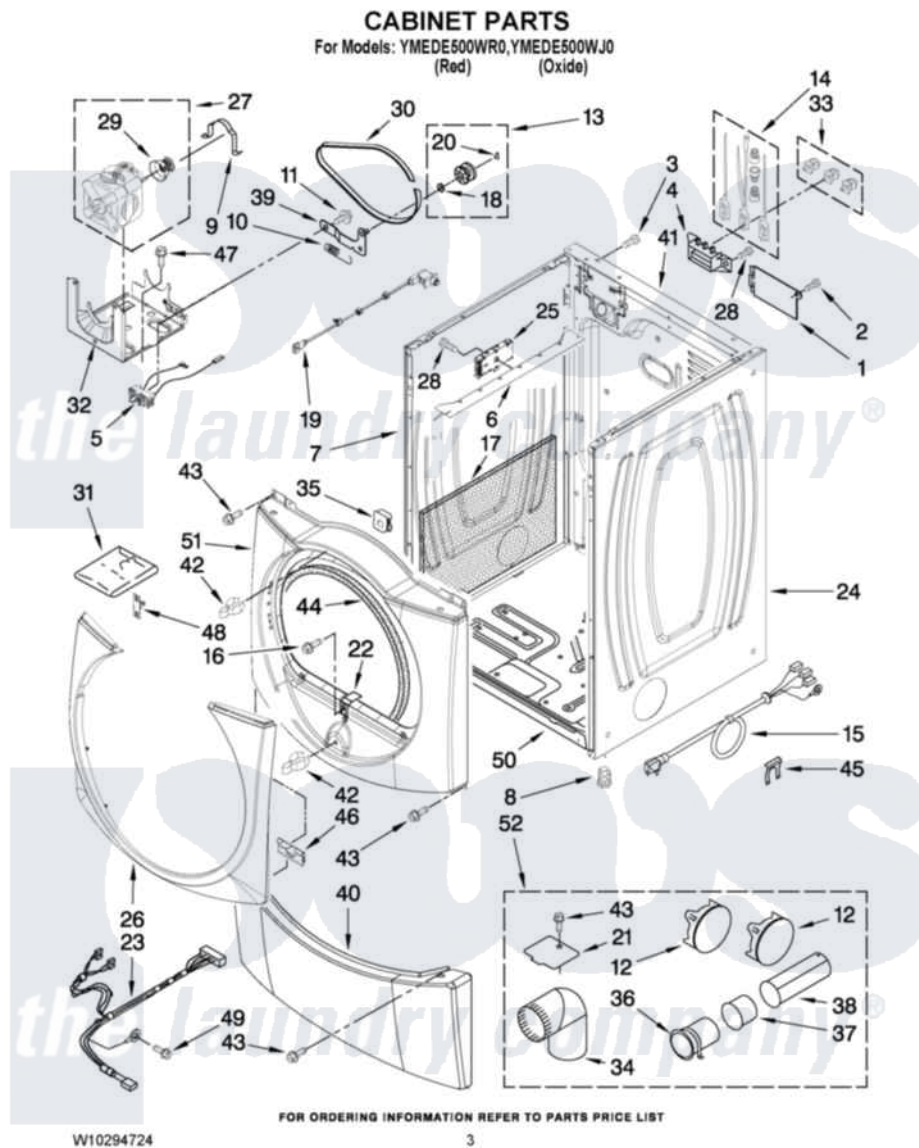

Maytag YMEDE500WJ0 02 - CABINET PARTS

Maytag [Residential Maytag YMEDE500WJ0 Dryer Parts](#) Parts Diagram 02 - CABINET PARTS
Click on the part number to view part

Item	Original Part Number	Replaced By	Status	Part Description
1	W10286180	W10119283		Cover, Terminal Block
2	3390814	90767		Screw, 8A X 3/8 HeX Washer Head Tapping
3	8533974	4331106		Screw, No.10-32 X 7/16
4	3397659			Block, Terminal
5	W10246525	W10314253		Switch, Assembly Broken Belt
6	8563727			Bracket, Control
7	W10249768			Panel, Side
"	W10193956			Panel, Side
8	3392100	49621		Feet-Leveling
NI	279810			Foot-Optional
9	660658			Clamp, Motor Mounting 343481 685441
10	3387374			Spring, Idler
11	3389420			Retainer-Idler 1/4-20 X 1/16
12	49252			Plug, Multivolt
"	W10151499	W10404617		Plug, Multivolt