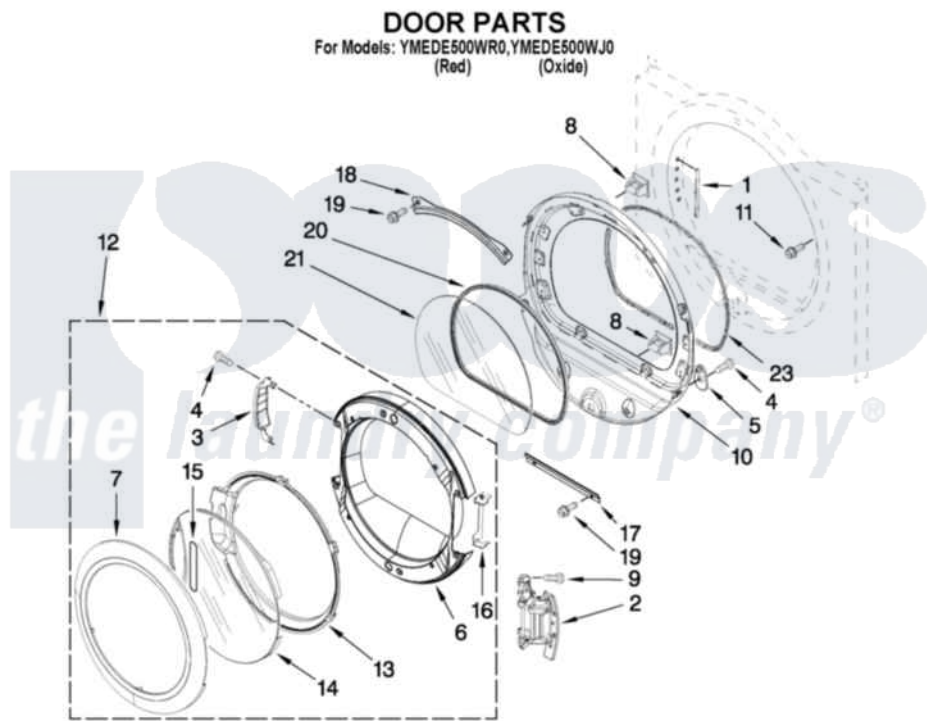

Maytag YMEDE500WJ0 04 - DOOR PARTS

W10294724

FOR ORDERING INFORMATION REFER TO PARTS PRICE LIST

7

Maytag [Residential Maytag YMEDE500WJ0 Dryer Parts](#) Parts Diagram 04 - DOOR PARTS
Click on the part number to view part

Item	Original Part Number	Replaced By	Status	Part Description
1	W10085230			Label, Hinge Hole Cover
2	W10139920			Door Hinge Assembly
3	W10180119			Cover-Hinge, Stationary Cover Hinge
4	9742177			Screw, 8-18 X .625
5	W10048910			Screw-Plug
6	W10180118			Door, Intermediate
7	W10193522			Door Frame Assembly
8	690081	279570		Latch
9	W10159996			Screw, 10-24 X 25/64
10	8578229			Door Assembly
11	355515			Screw, 8-18 X 11/16
12	W10193530			Door Assembly
13	W10180117			Door Mask
14	W10171571			Screen, Door
15	W10153281	W10121607		Pad, Door Handle
16	W10180120			Shield, Door

17	8519354		Retainer-Window
18	8519356		Retainer-Window
19	3393258	3373329D	Screw
20	8579662		Gasket, Window
21	8566254		Glass-Window
23	W10139457		Seal-Door Handle, Ring Door
NI	3400224		Screw, 1/4-20 X 3/8