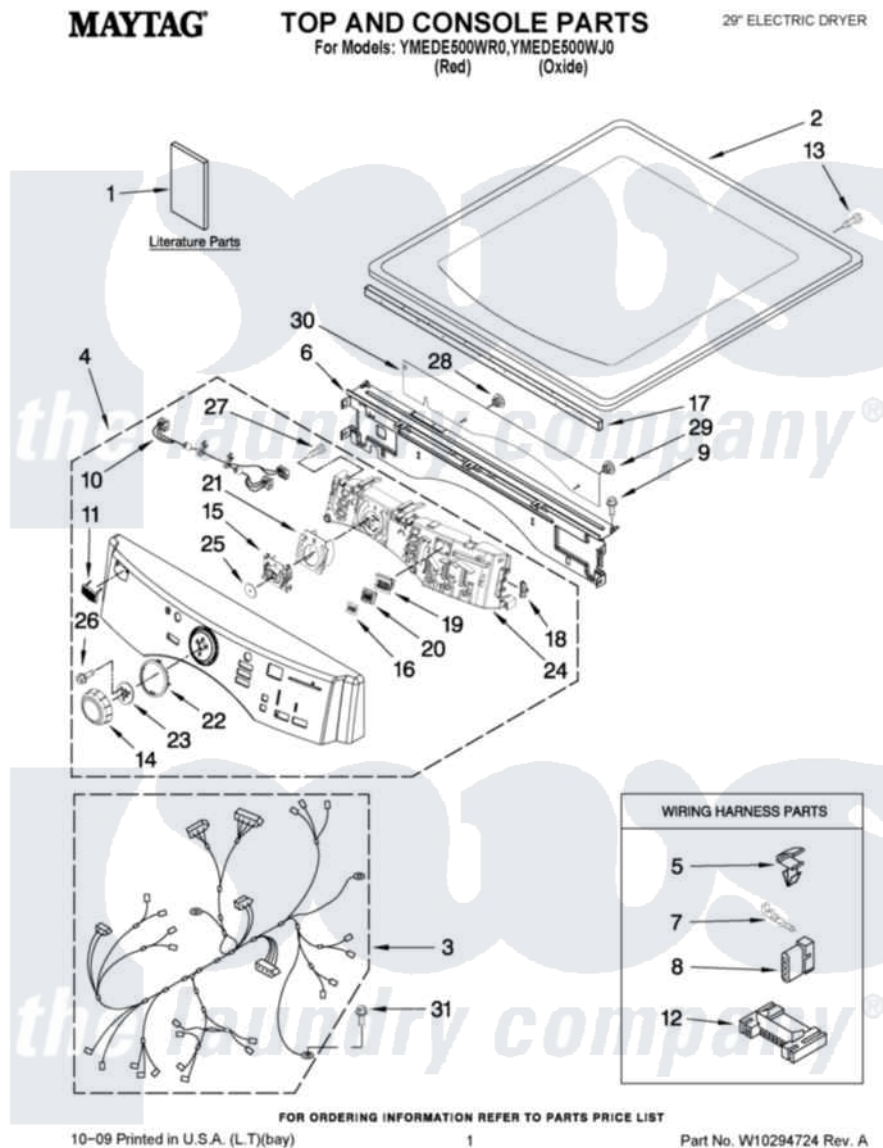

Maytag YMEDE500WR0 01 - TOP AND CONSOLE PARTS

Maytag Residential Maytag YMEDE500WR0 Dryer Parts Parts Diagram 01 - TOP AND CONSOLE PARTS
Click on the part number to view part

Item	Original Part Number	Replaced By	Status	Part Description
1	W10239302		Not Available	USE & CARE GUIDE
"	W10255469		Not Available	INSTALLATION INSTRUCTIONS
"	W10258377		Not Available	TECH SHEET
2	W10249738			Toe Panel
"	W10164743			Top
3	W10251445		Not Available	HARNESS, MAIN
4	W10269245			Panel, Console
"	W10269246			Panel, Console
5	3394427			Clip-Harness
6	W10215656			Bracket, Console
7	94614			Terminal
8	3936144			Do-It-Yourself Repair Manuals
9	3390647	488729		Screw
10	W10242907			Harness, Communication
11	W10177245			Medallion
12	3395683			Receptacle, Multi-Terminal

13	98139	303776	Screw
14	W10164576		Knob, Assembly
15	W10170293		Guide, Light Cycle Internal
16	W10171504		Foil-Display
17	W10112267		Foam-Seal Control Bracket
18	W10214555		Plug-Connector Frame
19	W10171502		Fram-Light
20	W10164578		Guide, Light
21	W10170295		Frame-Light Guide
22	W10164567		Cycle, Light Guide
23	W10172298		Bushing, Knob
24	W10269025		Control-Elec
25	8572039		Seal, User Interface
26	8540513	8182214	Screw
27	8540282	8181661	Screw, Actuator
28	W10216201		Plug-Hole, 1/4"
29	W10216202		Plug-Hole, 5/16"
30	W10215674		Shield, Console Bracket
31	693995		Screw, Hex Head