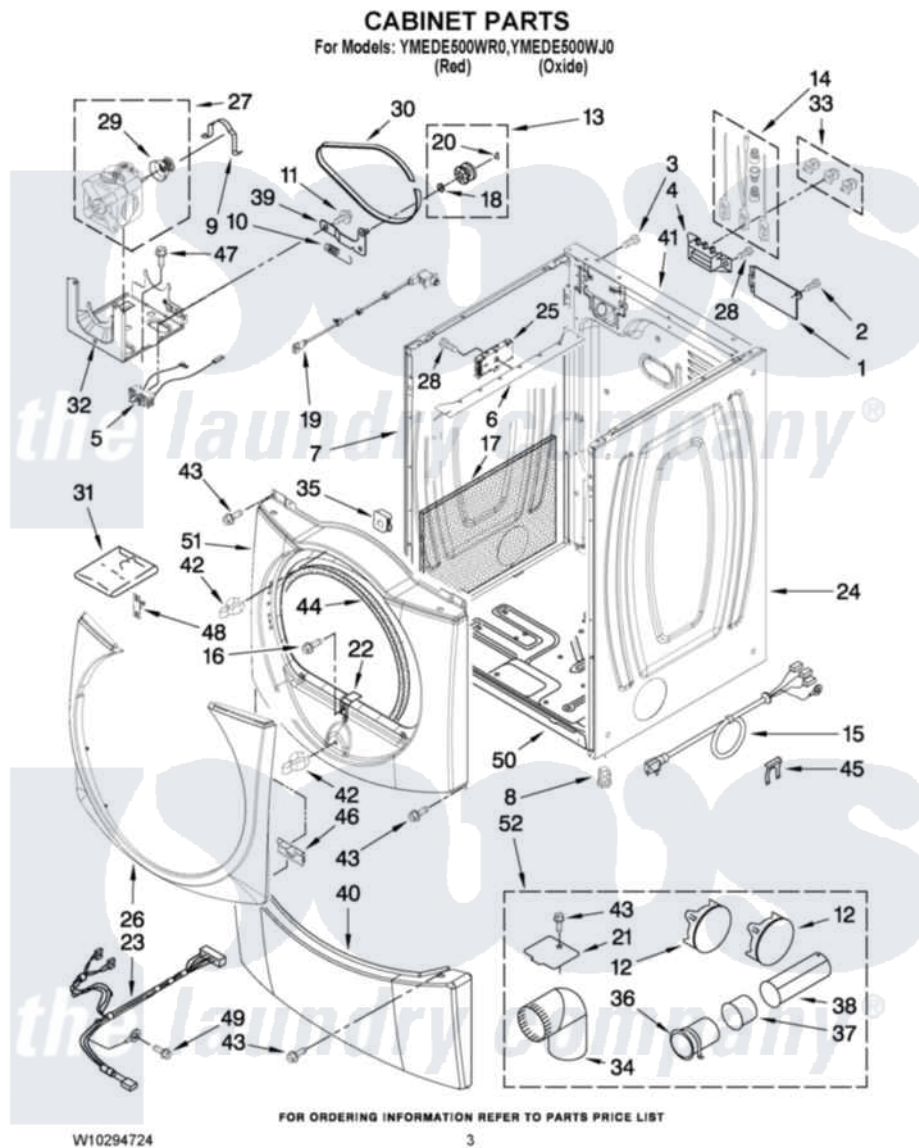

# Maytag YMEDE500WR0 02 - CABINET PARTS

Maytag [Residential Maytag YMEDE500WR0 Dryer Parts](#) Parts Diagram 02 - CABINET PARTS  
Click on the part number to view part

Item	Original Part Number	Replaced By	Status	Part Description
1	W10286180	<a href="#">W10119283</a>		Cover, Terminal Block
2	3390814	<a href="#">90767</a>		Screw, 8A X 3/8 HeX Washer Head Tapping
3	8533974	<a href="#">4331106</a>		Screw, No.10-32 X 7/16
4	<a href="#">3397659</a>			Block, Terminal
5	W10246525	<a href="#">W10314253</a>		Switch, Assembly Broken Belt
6	<a href="#">8563727</a>			Bracket, Control
7	<a href="#">W10249768</a>			Panel, Side
"	<a href="#">W10193956</a>			Panel, Side
8	3392100	<a href="#">49621</a>		Feet-Leveling
NI	<a href="#">279810</a>			Foot-Optional
9	<a href="#">660658</a>			Clamp, Motor Mounting 343481 685441
10	<a href="#">3387374</a>			Spring, Idler
11	<a href="#">3389420</a>			Retainer-Idler 1/4-20 X 1/16
12	<a href="#">49252</a>			Plug, Multivent
"	W10151499	<a href="#">W10404617</a>		Plug, Multivent