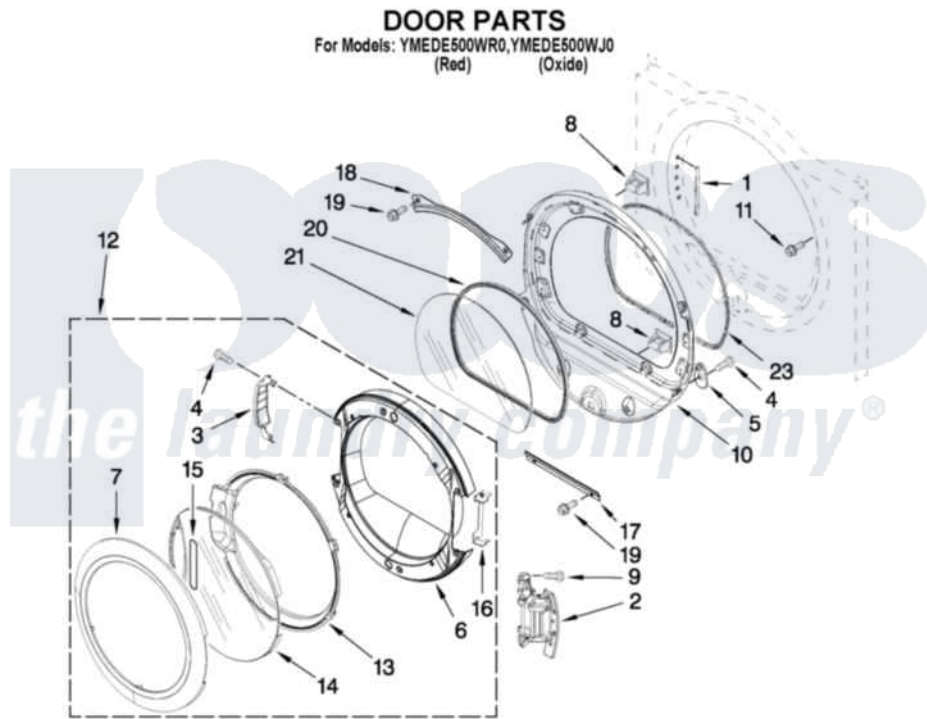

Maytag YMEDE500WR0 04 - DOOR PARTS

W10294724

FOR ORDERING INFORMATION REFER TO PARTS PRICE LIST

7

Maytag [Residential Maytag YMEDE500WR0 Dryer Parts](#) Parts Diagram 04 - DOOR PARTS
Click on the part number to view part

Item	Original Part Number	Replaced By	Status	Part Description
1	W10085230			Label, Hinge Hole Cover
2	W10139920			Door Hinge Assembly
3	W10180119			Cover-Hinge, Stationary Cover Hinge
4	9742177			Screw, 8-18 X .625
5	W10048910			Screw-Plug
6	W10180118			Door, Intermediate
7	W10193522			Door Frame Assembly
8	690081	279570		Latch
9	W10159996			Screw, 10-24 X 25/64
10	8578229			Door Assembly
11	355515			Screw, 8-18 X 11/16
12	W10193530			Door Assembly
13	W10180117			Door Mask
14	W10171571			Screen, Door
15	W10153281	W10121607		Pad, Door Handle
16	W10180120			Shield, Door

17	8519354		Retainer-Window
18	8519356		Retainer-Window
19	3393258	3373329D	Screw
20	8579662		Gasket, Window
21	8566254		Glass-Window
23	W10139457		Seal-Door Handle, Ring Door
NI	3400224		Screw, 1/4-20 X 3/8