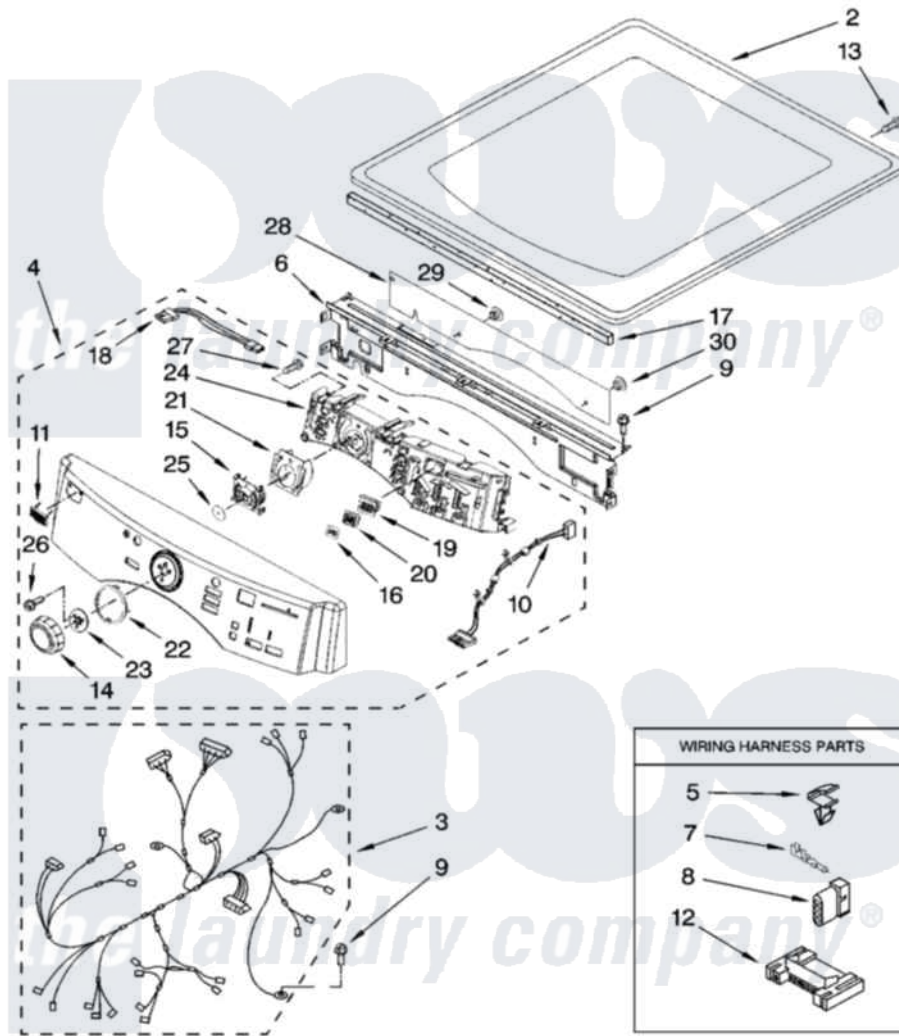

Maytag YMEDE900VJ0 01 - TOP AND CONSOLE PARTS

MAYTAG

TOP AND CONSOLE PARTS

For Models: YMEDE900VW0, YMEDE900VJ0
(White) (Oxide)

29" ELECTRIC DRYER

10-08 Printed in U.S.A. (L.T) (psw)

1

Part No. W10237209 Rev. A

Maytag Residential Maytag YMEDE900VJ0 Dryer Parts Parts Diagram 01 - TOP AND CONSOLE PARTS

[Click on the part number to view part](#)

Item	Original Part Number	Replaced By	Status	Part Description
2	3980634	W10117263		Top
"	W10164743			Top
3	W10111016		Not Available	Harness, Main
4	W10164454	W10246752		Console Assembly Includes Illustration
"	W10164456	W10246753		Console Assembly Includes Illustration
5	3394427			Clip-Harness
6	W10215656			Bracket, Console
7	94614			Terminal
8	3936144			Do-It-Yourself Repair Manuals
9	3390647	488729		Screw
10	W10185550			Power Cable User Interface
11	W10177245			Medallion
12	3395683			Receptacle, Multi-Terminal
13	98139	303776		Screw
14	W10164576			Knob, Assembly

15	W10170293		Guide, Light Cycle Internal
16	W10171504		Foil-Display
17	W10112267		Foam-Seal Control Bracket
18	W10185548		Harness, User-Interface
19	W10171502		Fram-Light
20	W10164578		Guide, Light
21	W10170295		Frame-Light Guide
22	W10164567		Cycle, Light Guide
23	W10172298		Bushing, Knob
24	W10164611		User-Interface
25	8572039		Seal, User Interface
26	8540513	8182214	Screw
27	8540282	8181661	Screw, Actuator
28	W10215674		Shield, Console Bracket
29	W10216201		Plug-Hole, 1/4"
30	W10216202		Plug-Hole, 5/16"