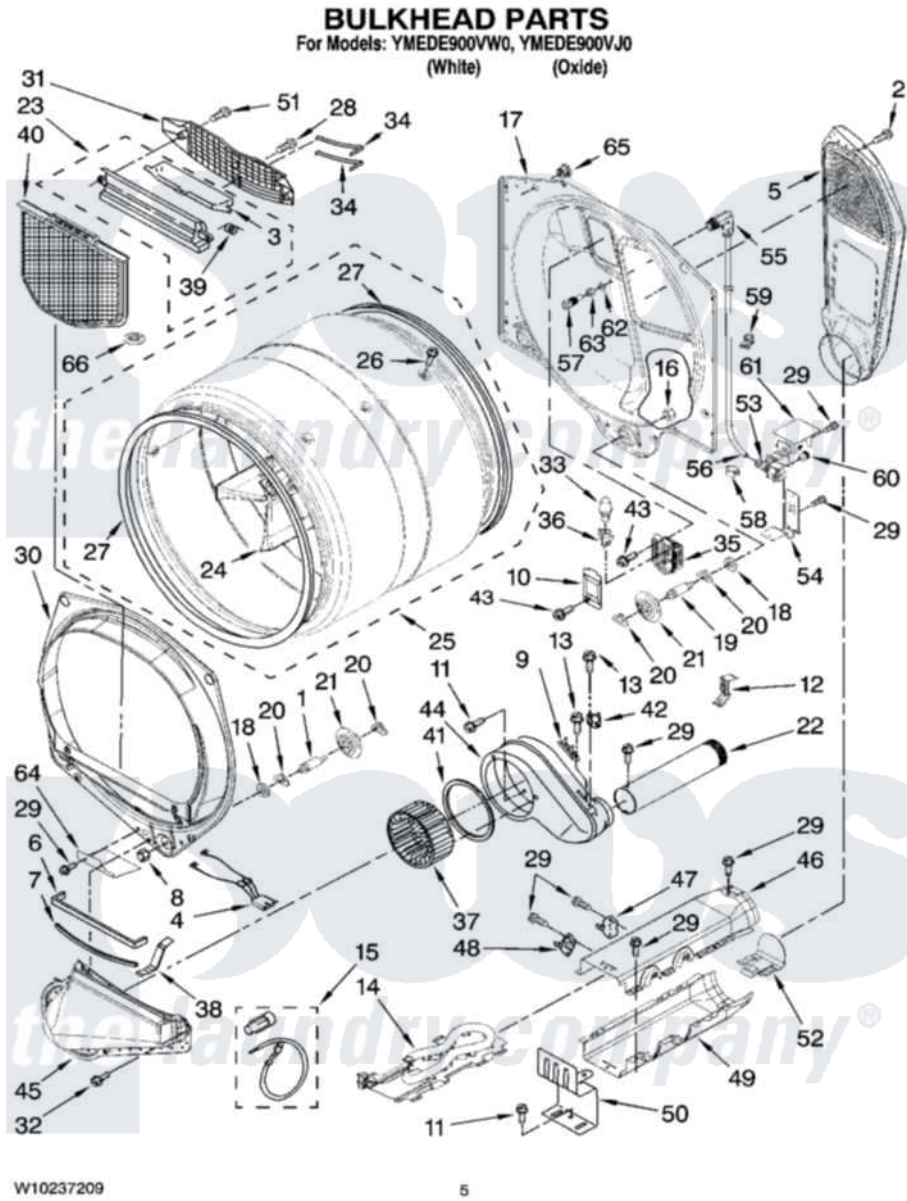

Maytag YMEDE900VJ0 03 - BULKHEAD PARTS

Maytag [Residential Maytag YMEDE900VJ0 Dryer Parts](#) Parts Diagram 03 - BULKHEAD PARTS
Click on the part number to view part

Item	Original Part Number	Replaced By	Status	Part Description
1	8575324	W10359271		Shaft, Drum Roller Threads
2	3390647	488729		Screw
3	W10153413			Door, Lint Screen
4	3406653			Harness, Sensor
5	697354	3387911		Duct-Air
6	697813			Seal, Outlet Housing
7	697814	697813		Seal, Outlet Housing
8	3934666	W10080210		Nut, 3/8 X 16
9	3392519			Thermal Limiter
10	3402841	8532165		Lens, Drum Light
11	489463			Screw, 8-18 X 1/16
12	8572105			Retainer, Toe Panel
13	8533971	90767		Screw, 8A X 3/8 HeX Washer Head Tapping
14	8544771			Heater Element
15	279457			Wire Kit, Terminal
16	W10001120	W10080190		Nut, 3/8-16