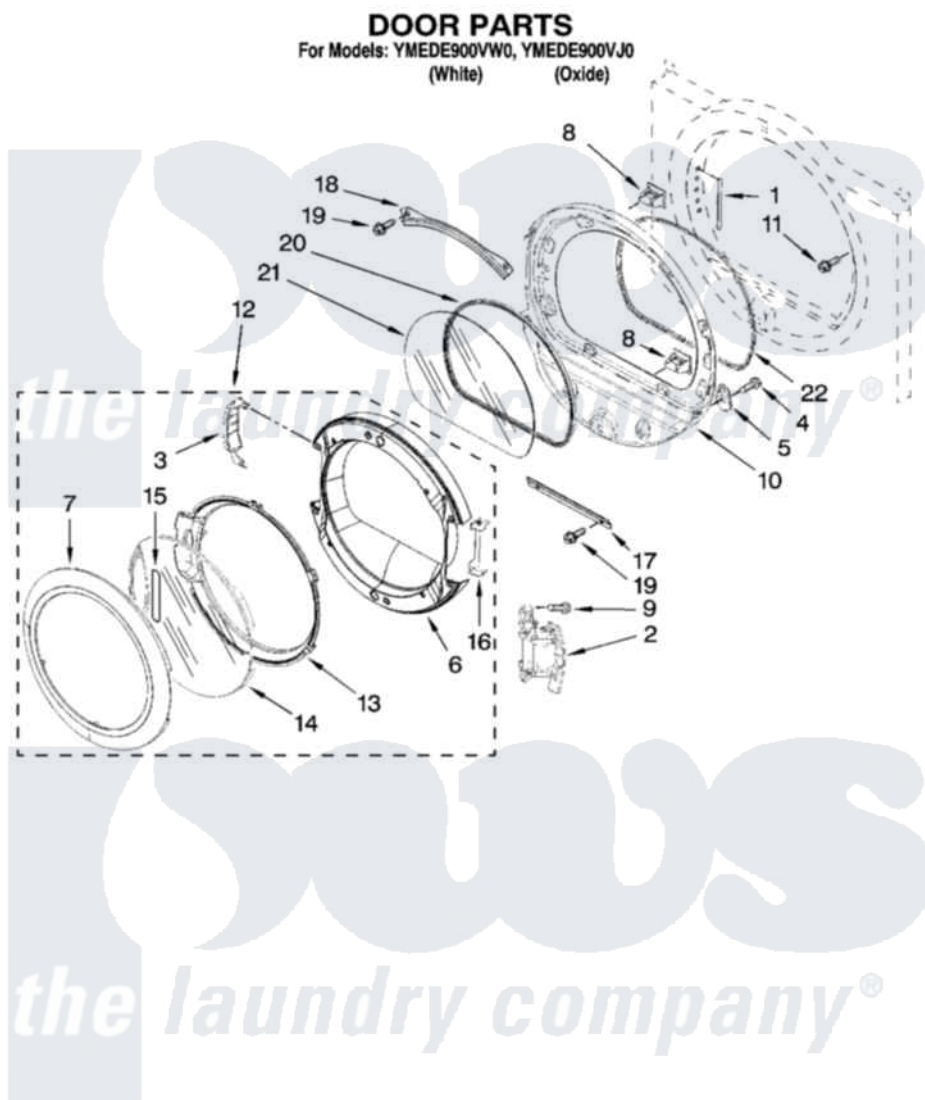

Maytag YMEDE900VJ0 04 - DOOR PARTS, OPTIONAL PARTS (NOT INCLUDED)

W10237209

7

Maytag [Residential Maytag YMEDE900VJ0 Dryer Parts](#) Parts Diagram 04 - DOOR PARTS, OPTIONAL PARTS (NOT INCLUDED)

[Click on the part number to view part](#)

Item	Original Part Number	Replaced By	Status	Part Description
1	W10085210			Label-Hinge Hole Cover Front Panel
2	W10139920			Door Hinge Assembly
3	W10180119			Cover-Hinge, Stationary Cover Hinge
4	9742177			Screw, 8-18 X .625
5	W10048910			Screw-Plug
6	W10180118			Door, Intermediate
7	W10193522			Door Frame Assembly
8	690081	279570		Latch
9	W10159996			Screw, 10-24 X 25/64
10	8578229			Door Assembly
11	355515			Screw, 8-18 X 11/16
12	W10193530			Door Assembly
13	W10180117			Door Mask