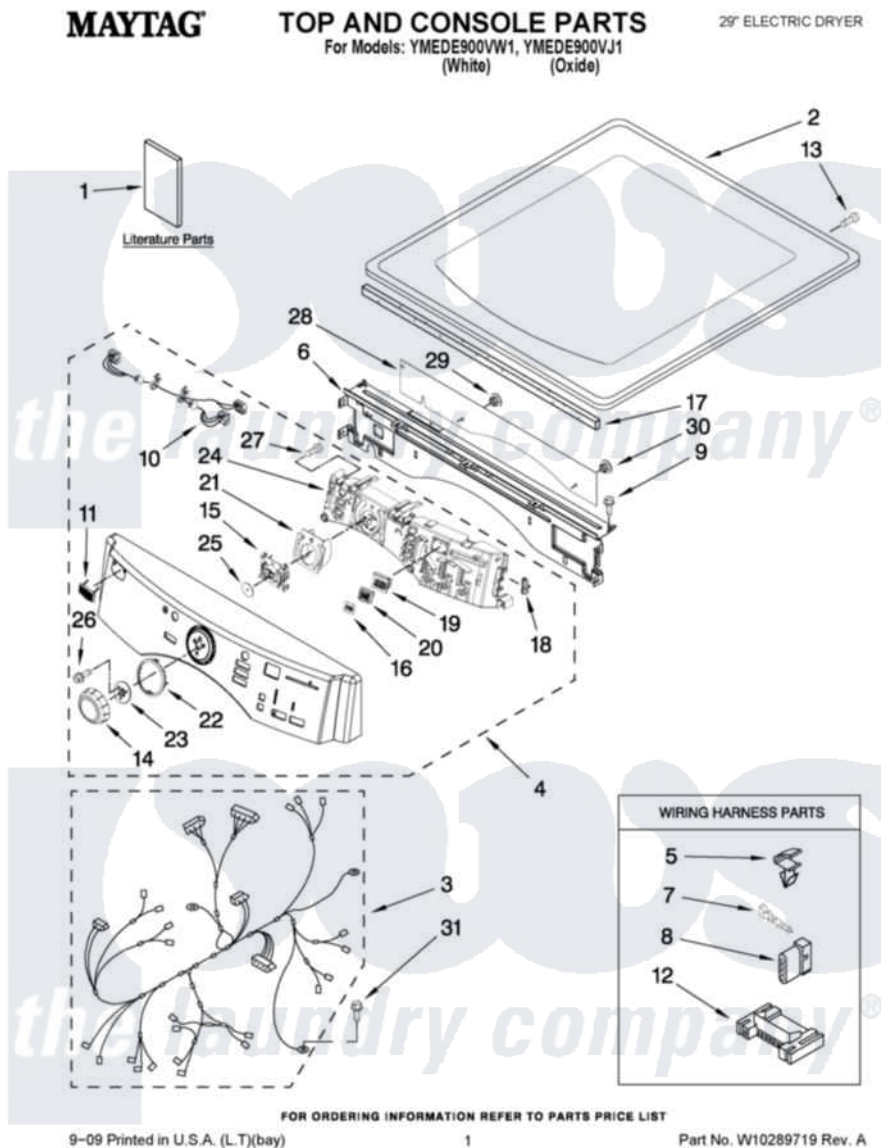

Maytag YMEDE900VJ1 01 - TOP AND CONSOLE PARTS

Maytag Residential Maytag YMEDE900VJ1 Dryer Parts Parts Diagram 01 - TOP AND CONSOLE PARTS
 Click on the part number to view part

| Item | Original Part Number | Replaced By | Status | Part Description |
|------|---------------------------|---------------------------|---------------|--|
| 1 | W10239302 | | Not Available | USE & CARE GUIDE |
| " | W10255469 | | Not Available | INSTALLATION INSTRUCTIONS |
| " | W10258377 | | Not Available | TECH SHEET |
| " | W10213195 | | Not Available | ENERGY GUIDE |
| 2 | 3980634 | W10117263 | | Top |
| " | W10164743 | | | Top |
| 3 | W10111066 | | Not Available | HARNESS, MAIN |
| 4 | W10246752 | | | Console Assembly Includes Illustration |
| " | W10246753 | | | Console Assembly Includes Illustration |
| 5 | 3394427 | | | Clip-Harness |
| 6 | W10215656 | | | Bracket, Console |
| 7 | 94614 | | | Terminal |
| 8 | 3936144 | | | Do-It-Yourself Repair Manuals |
| 9 | 3390647 | 488729 | | Screw |

| | | | |
|----|---------------------------|---------------------------|-----------------------------|
| 10 | W10242907 | | Harness, Communication |
| 11 | W10177245 | | Medallion |
| 12 | 3395683 | | Receptacle, Multi-Terminal |
| 13 | 98139 | 303776 | Screw |
| 14 | W10164576 | | Knob, Assembly |
| 15 | W10170293 | | Guide, Light Cycle Internal |
| 16 | W10171504 | | Foil-Display |
| 17 | W10112267 | | Foam-Seal Control Bracket |
| 18 | W10214555 | | Plug-Connector Frame |
| 19 | W10171502 | | Fram-Light |
| 20 | W10164578 | | Guide, Light |
| 21 | W10170295 | | Frame-Light Guide |
| 22 | W10164567 | | Cycle, Light Guide |
| 23 | W10172298 | | Bushing, Knob |
| 24 | W10246788 | W10269027 | User-Interface |
| 25 | 8572039 | | Seal, User Interface |
| 26 | 8540513 | 8182214 | Screw |
| 27 | 8540282 | 8181661 | Screw, Actuator |
| 28 | W10215674 | | Shield, Console Bracket |
| 29 | W10216201 | | Plug-Hole, 1/4" |
| 30 | W10216202 | | Plug-Hole, 5/16" |
| 31 | 693995 | | Screw, Hex Head |