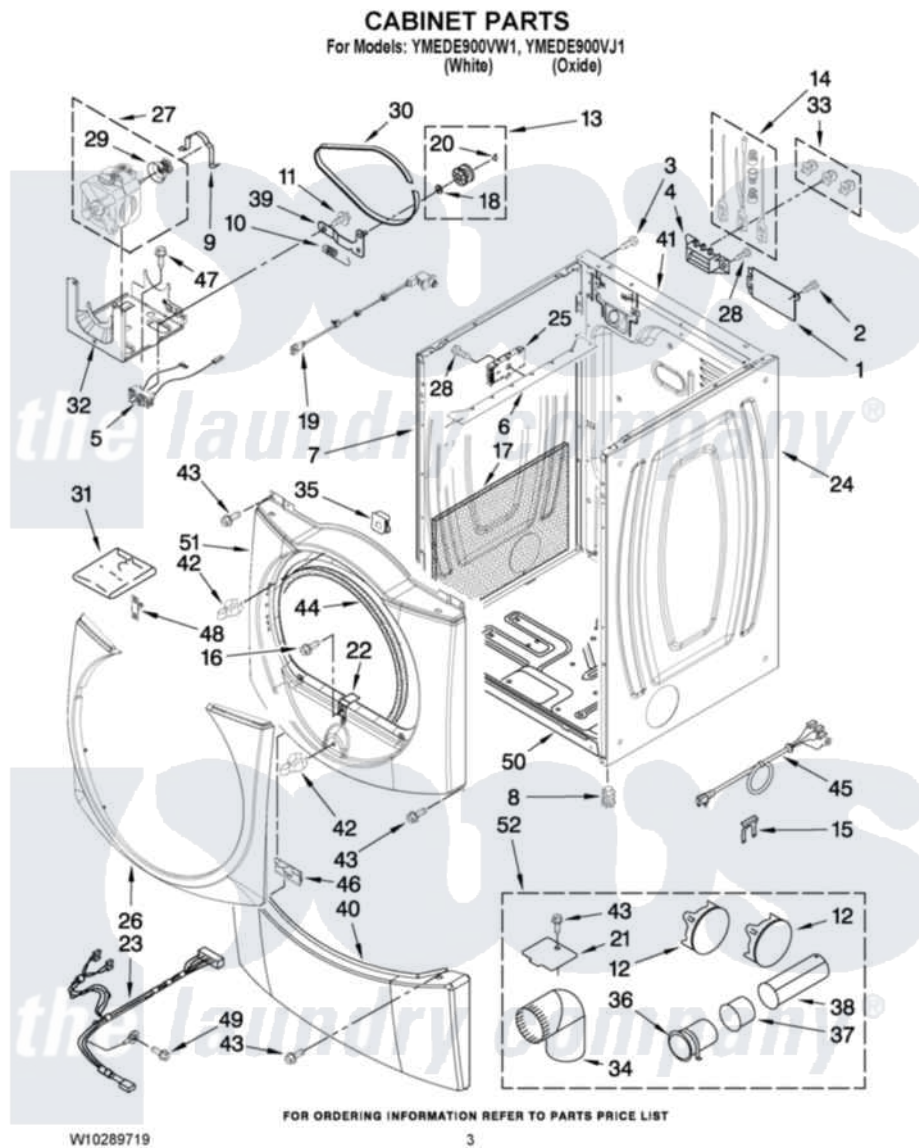

Maytag YMEDE900VJ1 02 - CABINET PARTS

Maytag [Residential Maytag YMEDE900VJ1 Dryer Parts](#) Parts Diagram 02 - CABINET PARTS
Click on the part number to view part

Item	Original Part Number	Replaced By	Status	Part Description
1	8576583	W10119283		Cover, Terminal Block
2	3390814	90767		Screw, 8A X 3/8 HeX Washer Head Tapping
3	697776	4331106		Screw, No.10-32 X 7/16
4	3397659			Block, Terminal
5	W10246525	W10314253		Switch, Assembly Broken Belt
6	8563727			Bracket, Control
7	W10192435			Panel, Side
"	W10193956			Panel, Side
8	3392100	49621		Feet-Leveling
"	279810			Foot-Optional
9	W10121316			Plug, Multivent
10	3387374			Spring, Idler
11	3389420			Retainer-Idler 1/4-20 X 1/16
12	49252			Plug, Multivent
"	W10151499	W10404617		Plug, Multivent
13	3388672	279640		Pulley-ldr