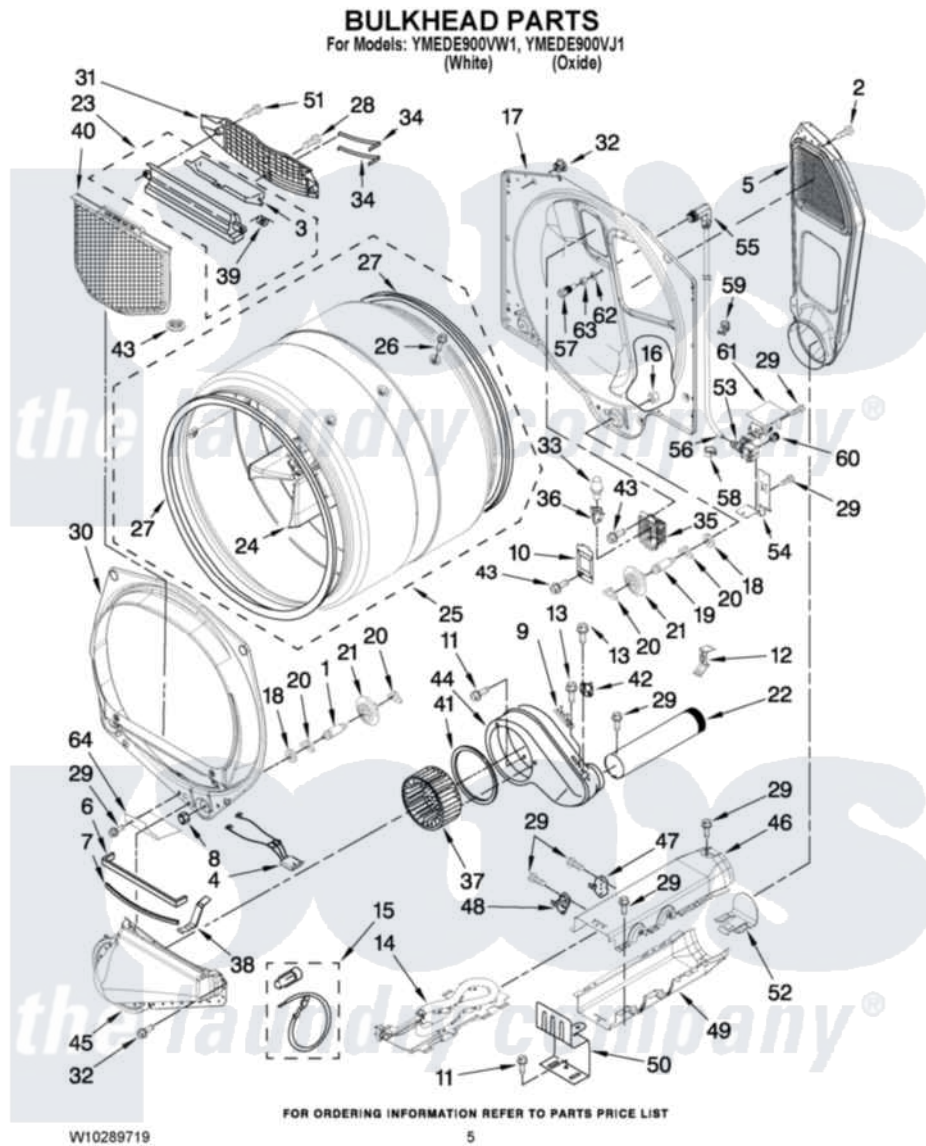

Maytag YMEDE900VJ1 03 - BULKHEAD PARTS

Maytag Residential Maytag YMEDE900VJ1 Dryer Parts Parts Diagram 03 - BULKHEAD PARTS
Click on the part number to view part

Item	Original Part Number	Replaced By	Status	Part Description
1	8575324	W10359271		Shaft, Drum Roller Threads
2	3390647	488729		Screw
3	W10153413			Door, Lint Screen
4	3406653			Harness, Sensor
5	697354	3387911		Duct-Air
6	697813			Seal, Outlet Housing
7	697814	697813		Seal, Outlet Housing
8	3934666	W10080210		Nut, 3/8 X 16
9	3392519			Thermal Limiter
10	3402841	8532165		Lens, Drum Light
11	489463			Screw, 8-18 X 1/16
12	8572105			Retainer, Toe Panel
13	8533971	90767		Screw, 8A X 3/8 HeX Washer Head Tapping
14	8544771			Heater Element
15	279457			Wire Kit, Terminal
16	W10001120	W10080190		Nut, 3/8-16