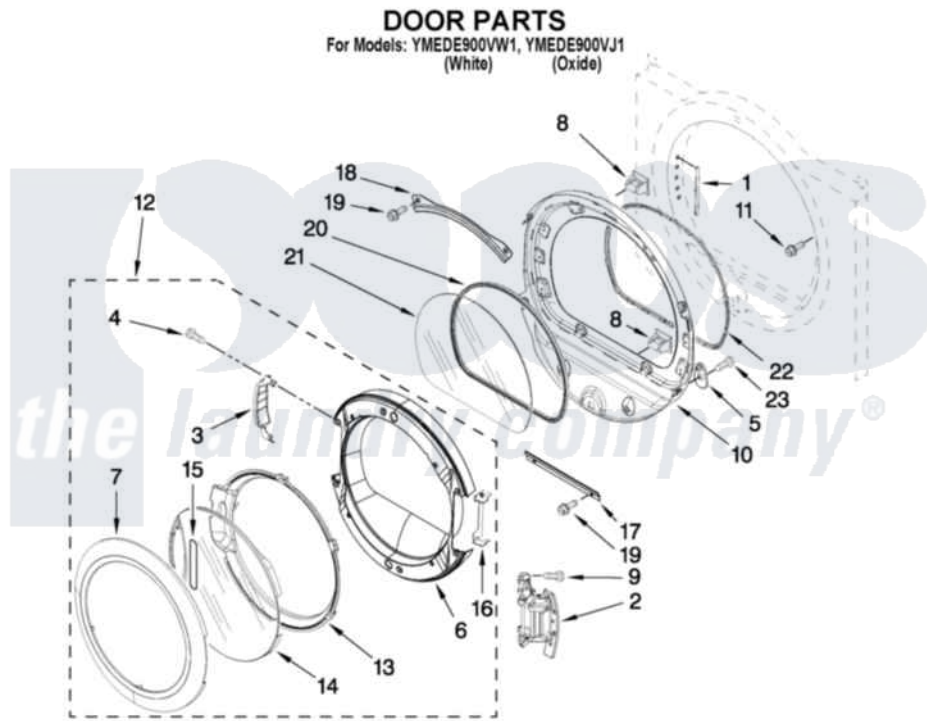

Maytag YMEDE900VJ1 04 - DOOR PARTS

W10289719

FOR ORDERING INFORMATION REFER TO PARTS PRICE LIST

7

Maytag [Residential Maytag YMEDE900VJ1 Dryer Parts](#) Parts Diagram 04 - DOOR PARTS
Click on the part number to view part

Item	Original Part Number	Replaced By	Status	Part Description
1	W10085210			Label-Hinge Hole Cover Front Panel
2	W10139920			Door Hinge Assembly
3	W10180119			Cover-Hinge, Stationary Cover Hinge
4	9742177			Screw, 8-18 X .625
5	W10048910			Screw-Plug
6	W10180118			Door, Intermediate
7	W10193522			Door Frame Assembly
8	690081	279570		Latch
9	W10159996			Screw, 10-24 X 25/64
10	8578229			Door Assembly
11	355515			Screw, 8-18 X 11/16
12	W10193530			Door Assembly
13	W10180117			Door Mask
14	W10171571			Screen, Door
15	W10153281	W10121607		Pad, Door Handle

16	W10180120		Shield, Door
17	8519354		Retainer-Window
18	8519356		Retainer-Window
19	3393258	3373329D	Screw
20	8579662		Gasket, Window
21	8566254		Glass-Window
22	W10139457		Seal-Door Handle, Ring Door
23	3400224		Screw, 1/4-20 X 3/8