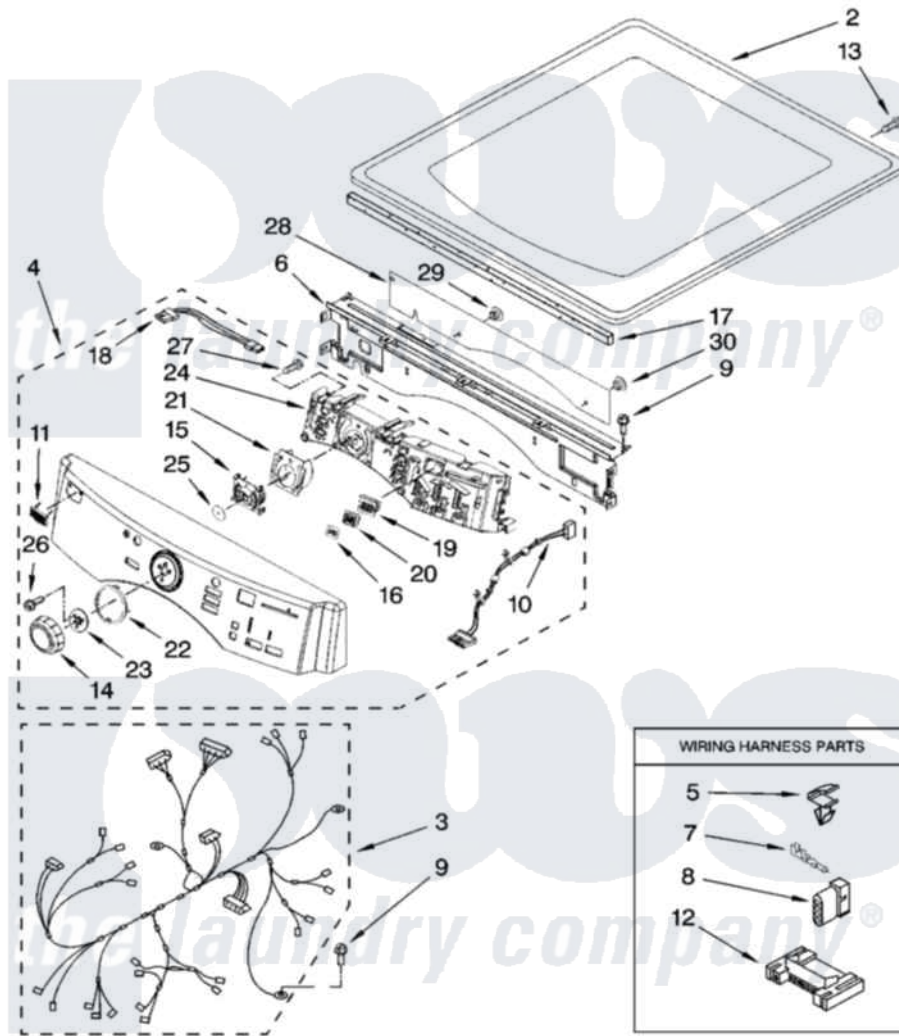

Maytag YMEDE900VW0 01 - TOP AND CONSOLE PARTS

MAYTAG

TOP AND CONSOLE PARTS

For Models: YMEDE900VW0, YMEDE900VJ0
(White) (Oxide)

29" ELECTRIC DRYER

10-08 Printed in U.S.A. (L.T) (psw)

1

Part No. W10237209 Rev. A

Maytag Residential Maytag YMEDE900VW0 Dryer Parts Parts Diagram 01 - TOP AND CONSOLE PARTS

Click on the part number to view part

Item	Original Part Number	Replaced By	Status	Part Description
2	3980634	W10117263		Top
"	W10164743			Top
3	W10111016		Not Available	Harness, Main
4	W10164454	W10246752		Console Assembly Includes Illustration
"	W10164456	W10246753		Console Assembly Includes Illustration
5	3394427			Clip-Harness
6	W10215656			Bracket, Console
7	94614			Terminal
8	3936144			Do-It-Yourself Repair Manuals
9	3390647	488729		Screw
10	W10185550			Power Cable User Interface
11	W10177245			Medallion
12	3395683			Receptacle, Multi-Terminal
13	98139	303776		Screw
14	W10164576			Knob, Assembly

15	W10170293		Guide, Light Cycle Internal
16	W10171504		Foil-Display
17	W10112267		Foam-Seal Control Bracket
18	W10185548		Harness, User-Interface
19	W10171502		Fram-Light
20	W10164578		Guide, Light
21	W10170295		Frame-Light Guide
22	W10164567		Cycle, Light Guide
23	W10172298		Bushing, Knob
24	W10164611		User-Interface
25	8572039		Seal, User Interface
26	8540513	8182214	Screw
27	8540282	8181661	Screw, Actuator
28	W10215674		Shield, Console Bracket
29	W10216201		Plug-Hole, 1/4"
30	W10216202		Plug-Hole, 5/16"