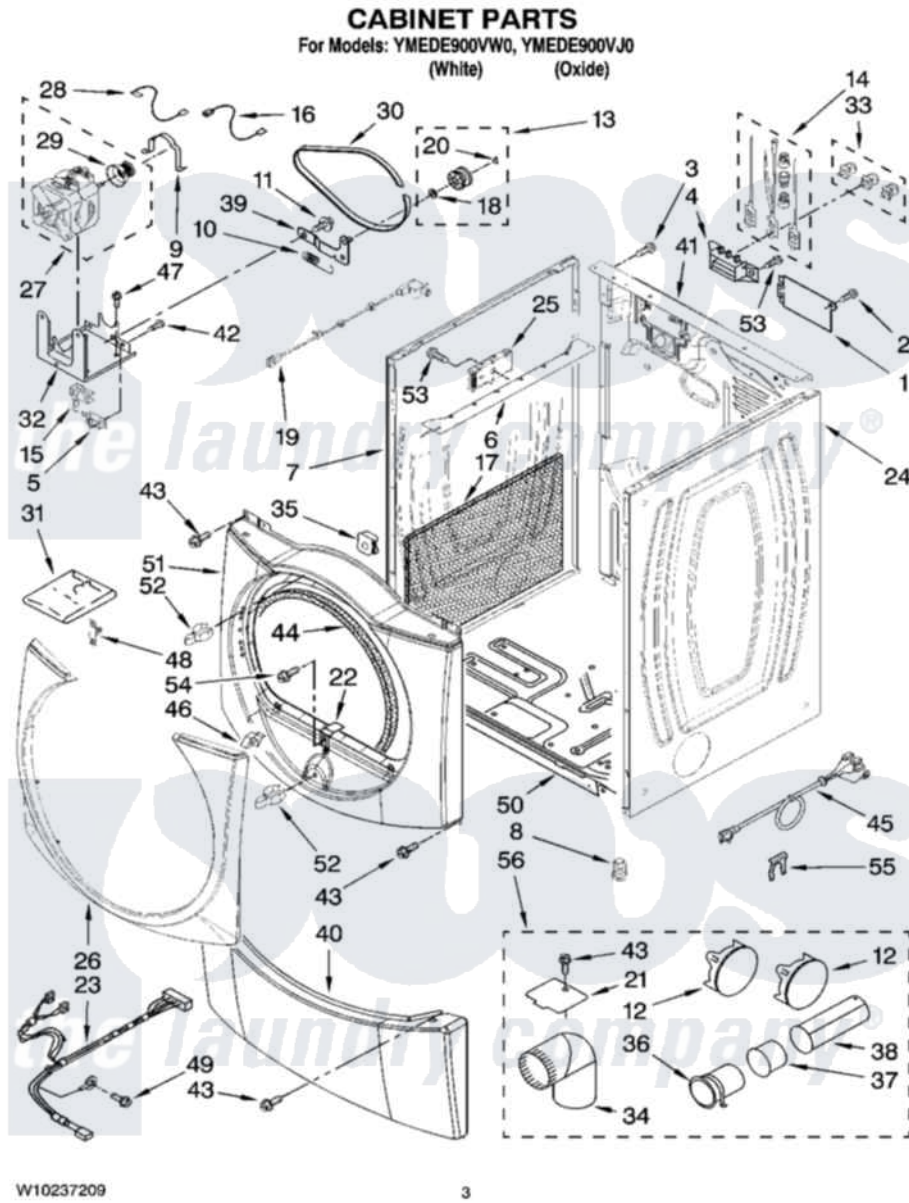

Maytag YMEDE900VW0 02 - CABINET PARTS

Maytag [Residential Maytag YMEDE900VW0 Dryer Parts](#) Parts Diagram 02 - CABINET PARTS
Click on the part number to view part

Item	Original Part Number	Replaced By	Status	Part Description
1	8576583	W10119283		Cover, Terminal Block
2	3390814	90767		Screw, 8A X 3/8 HeX Washer Head Tapping
3	697776	4331106		Screw, No.10-32 X 7/16
4	3397659			Block, Terminal
5	8066134	279782		Switch-Lid
6	8563727			Bracket, Control
7	W10192435			Panel, Side
"	W10193956			Panel, Side
8	3392100	49621		Feet-Leveling
"	279810			Foot-Optional
9	660658			Clamp, Motor Mounting 343481 685441
10	3387374			Spring, Idler
11	3389420			Retainer-Idler 1/4-20 X 1/16
12	697750	W10470674		Dryer Exhaust Kit
"	W10151499	W10404617		Plug, Multivent