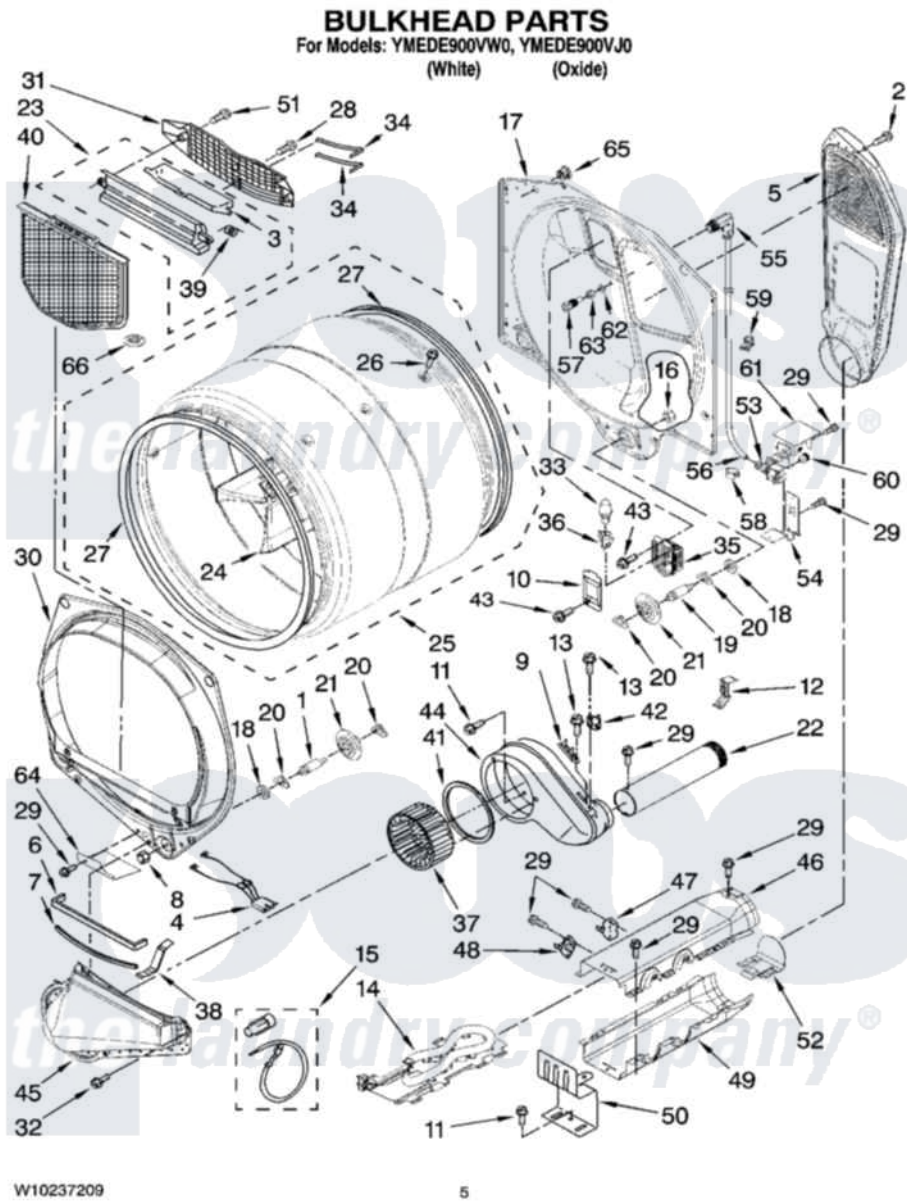

# Maytag YMEDE900VW0 03 - BULKHEAD PARTS

Maytag [Residential Maytag YMEDE900VW0 Dryer Parts](#) Parts Diagram 03 - BULKHEAD PARTS  
Click on the part number to view part

Item	Original Part Number	Replaced By	Status	Part Description
1	8575324	<a href="#">W10359271</a>		Shaft, Drum Roller Threads
2	3390647	<a href="#">488729</a>		Screw
3	<a href="#">W10153413</a>			Door, Lint Screen
4	<a href="#">3406653</a>			Harness, Sensor
5	697354	<a href="#">3387911</a>		Duct-Air
6	<a href="#">697813</a>			Seal, Outlet Housing
7	697814	<a href="#">697813</a>		Seal, Outlet Housing
8	3934666	<a href="#">W10080210</a>		Nut, 3/8 X 16
9	<a href="#">3392519</a>			Thermal Limiter
10	3402841	<a href="#">8532165</a>		Lens, Drum Light
11	<a href="#">489463</a>			Screw, 8-18 X 1/16
12	<a href="#">8572105</a>			Retainer, Toe Panel
13	8533971	<a href="#">90767</a>		Screw, 8A X 3/8 HeX Washer Head Tapping
14	<a href="#">8544771</a>			Heater Element
15	<a href="#">279457</a>			Wire Kit, Terminal
16	W10001120	<a href="#">W10080190</a>		Nut, 3/8-16