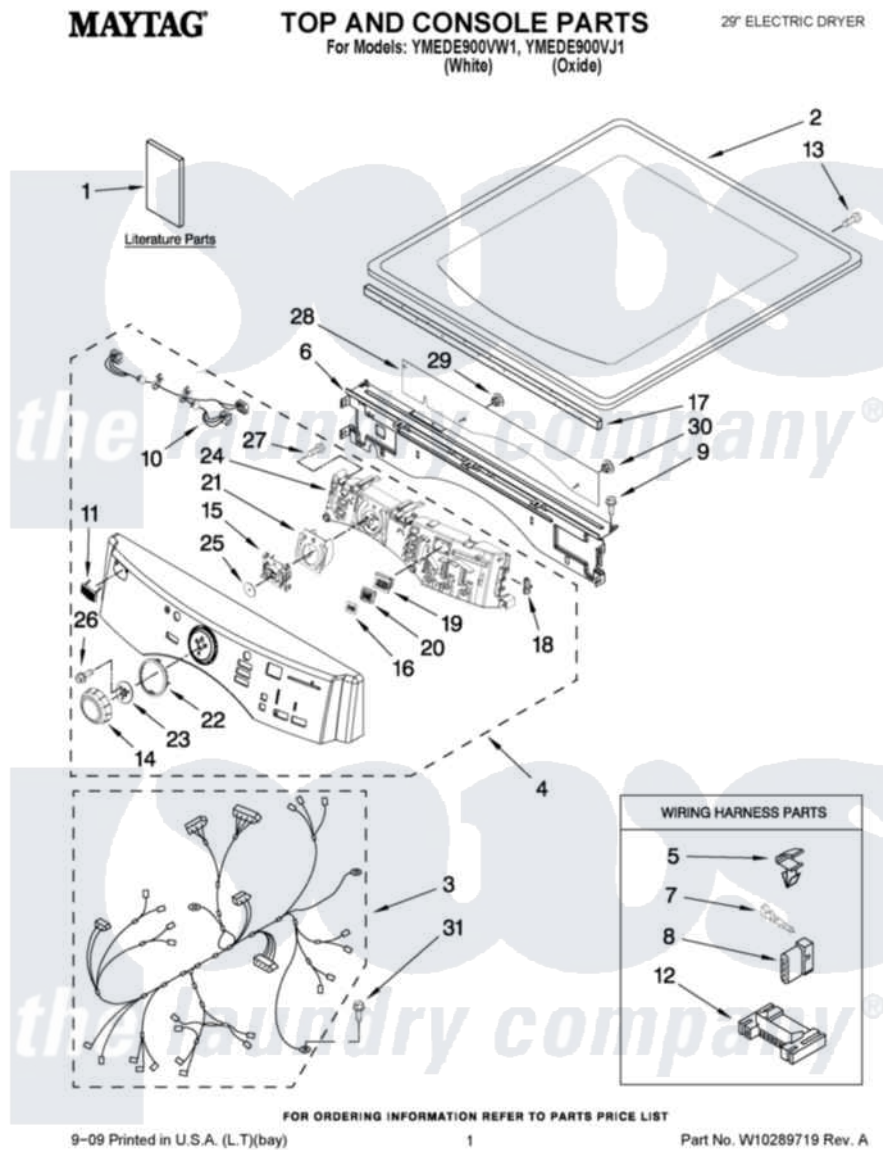

Maytag YMEDE900VW1 01 - TOP AND CONSOLE PARTS

Maytag Residential Maytag YMEDE900VW1 Dryer Parts Parts Diagram 01 - TOP AND CONSOLE PARTS
 Click on the part number to view part

Item	Original Part Number	Replaced By	Status	Part Description
1	W10239302		Not Available	USE & CARE GUIDE
"	W10255469		Not Available	INSTALLATION INSTRUCTIONS
"	W10258377		Not Available	TECH SHEET
"	W10213195		Not Available	ENERGY GUIDE
2	3980634	W10117263		Top
"	W10164743			Top
3	W10111066		Not Available	HARNESS, MAIN
4	W10246752			Console Assembly Includes Illustration
"	W10246753			Console Assembly Includes Illustration
5	3394427			Clip-Harness
6	W10215656			Bracket, Console
7	94614			Terminal
8	3936144			Do-It-Yourself Repair Manuals
9	3390647	488729		Screw

10	W10242907		Harness, Communication
11	W10177245		Medallion
12	3395683		Receptacle, Multi-Terminal
13	98139	303776	Screw
14	W10164576		Knob, Assembly
15	W10170293		Guide, Light Cycle Internal
16	W10171504		Foil-Display
17	W10112267		Foam-Seal Control Bracket
18	W10214555		Plug-Connector Frame
19	W10171502		Fram-Light
20	W10164578		Guide, Light
21	W10170295		Frame-Light Guide
22	W10164567		Cycle, Light Guide
23	W10172298		Bushing, Knob
24	W10246788	W10269027	User-Interface
25	8572039		Seal, User Interface
26	8540513	8182214	Screw
27	8540282	8181661	Screw, Actuator
28	W10215674		Shield, Console Bracket
29	W10216201		Plug-Hole, 1/4"
30	W10216202		Plug-Hole, 5/16"
31	693995		Screw, Hex Head