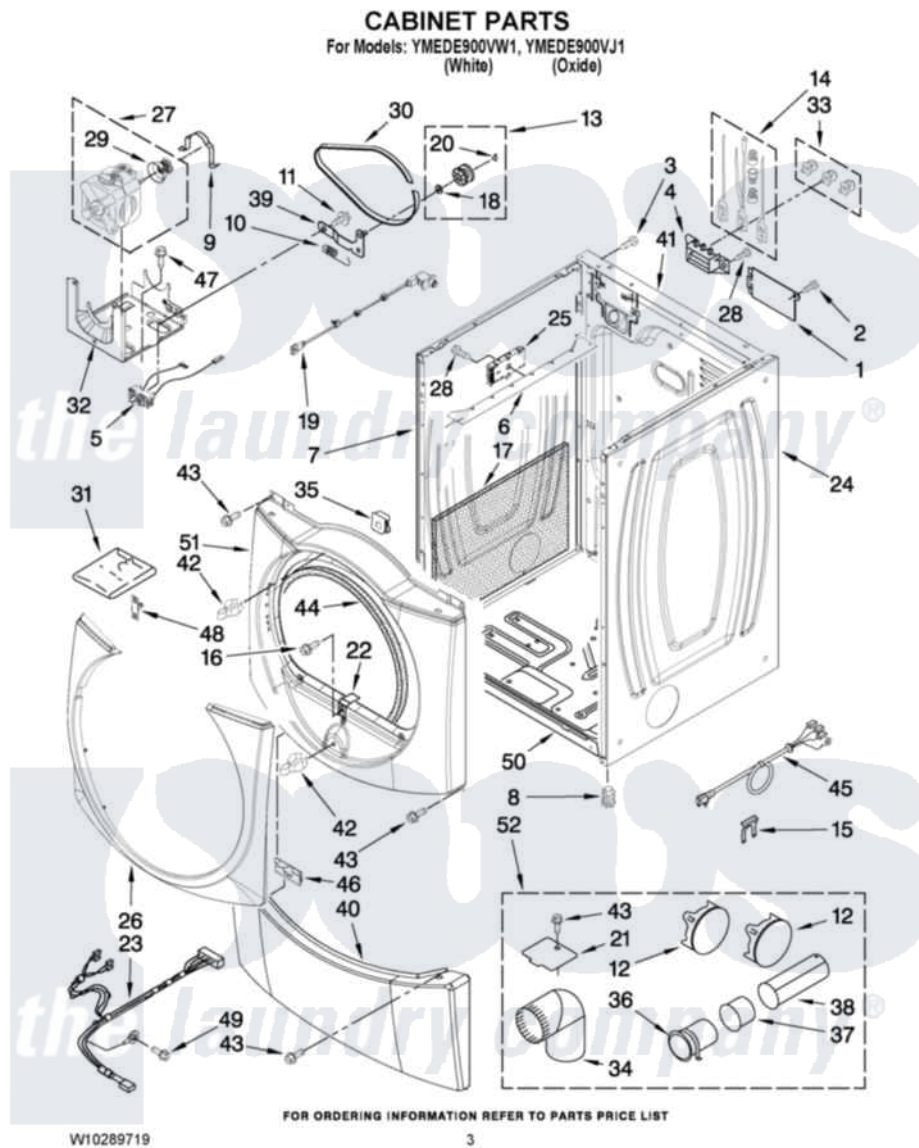

Maytag YMEDE900VW1 02 - CABINET PARTS

Maytag [Residential Maytag YMEDE900VW1 Dryer Parts](#) Parts Diagram 02 - CABINET PARTS
Click on the part number to view part

| Item | Original Part Number | Replaced By | Status | Part Description |
|------|---------------------------|---------------------------|--------|---|
| 1 | 8576583 | W10119283 | | Cover, Terminal Block |
| 2 | 3390814 | 90767 | | Screw, 8A X 3/8 HeX Washer Head Tapping |
| 3 | 697776 | 4331106 | | Screw, No.10-32 X 7/16 |
| 4 | 3397659 | | | Block, Terminal |
| 5 | W10246525 | W10314253 | | Switch, Assembly Broken Belt |
| 6 | 8563727 | | | Bracket, Control |
| 7 | W10192435 | | | Panel, Side |
| " | W10193956 | | | Panel, Side |
| 8 | 3392100 | 49621 | | Feet-Leveling |
| " | 279810 | | | Foot-Optional |
| 9 | W10121316 | | | Plug, Multivent |
| 10 | 3387374 | | | Spring, Idler |
| 11 | 3389420 | | | Retainer-Idler 1/4-20 X 1/16 |
| 12 | 49252 | | | Plug, Multivent |
| " | W10151499 | W10404617 | | Plug, Multivent |
| 13 | 3388672 | 279640 | | Pulley-ldr |