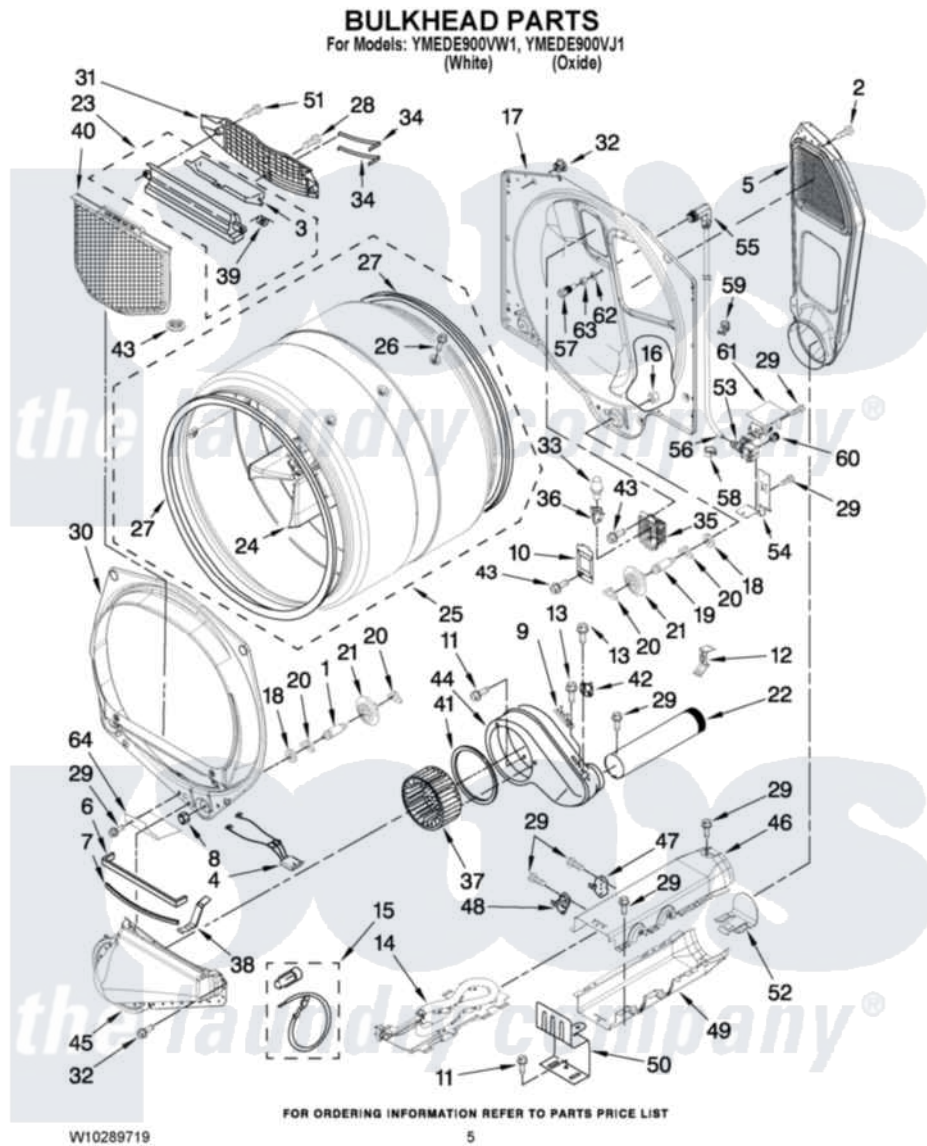

# Maytag YMEDE900VW1 03 - BULKHEAD PARTS

Maytag [Residential Maytag YMEDE900VW1 Dryer Parts](#) Parts Diagram 03 - BULKHEAD PARTS  
Click on the part number to view part

| Item | Original Part Number      | Replaced By               | Status | Part Description                        |
|------|---------------------------|---------------------------|--------|---|
| 1    | 8575324                   | <a href="#">W10359271</a> |        | Shaft, Drum Roller Threads              |
| 2    | 3390647                   | <a href="#">488729</a>    |        | Screw                                   |
| 3    | <a href="#">W10153413</a> |                           |        | Door, Lint Screen                       |
| 4    | <a href="#">3406653</a>   |                           |        | Harness, Sensor                         |
| 5    | 697354                    | <a href="#">3387911</a>   |        | Duct-Air                                |
| 6    | <a href="#">697813</a>    |                           |        | Seal, Outlet Housing                    |
| 7    | 697814                    | <a href="#">697813</a>    |        | Seal, Outlet Housing                    |
| 8    | 3934666                   | <a href="#">W10080210</a> |        | Nut, 3/8 X 16                           |
| 9    | <a href="#">3392519</a>   |                           |        | Thermal Limiter                         |
| 10   | 3402841                   | <a href="#">8532165</a>   |        | Lens, Drum Light                        |
| 11   | <a href="#">489463</a>    |                           |        | Screw, 8-18 X 1/16                      |
| 12   | <a href="#">8572105</a>   |                           |        | Retainer, Toe Panel                     |
| 13   | 8533971                   | <a href="#">90767</a>     |        | Screw, 8A X 3/8 HeX Washer Head Tapping |
| 14   | <a href="#">8544771</a>   |                           |        | Heater Element                          |
| 15   | <a href="#">279457</a>    |                           |        | Wire Kit, Terminal                      |
| 16   | W10001120                 | <a href="#">W10080190</a> |        | Nut, 3/8-16                             |