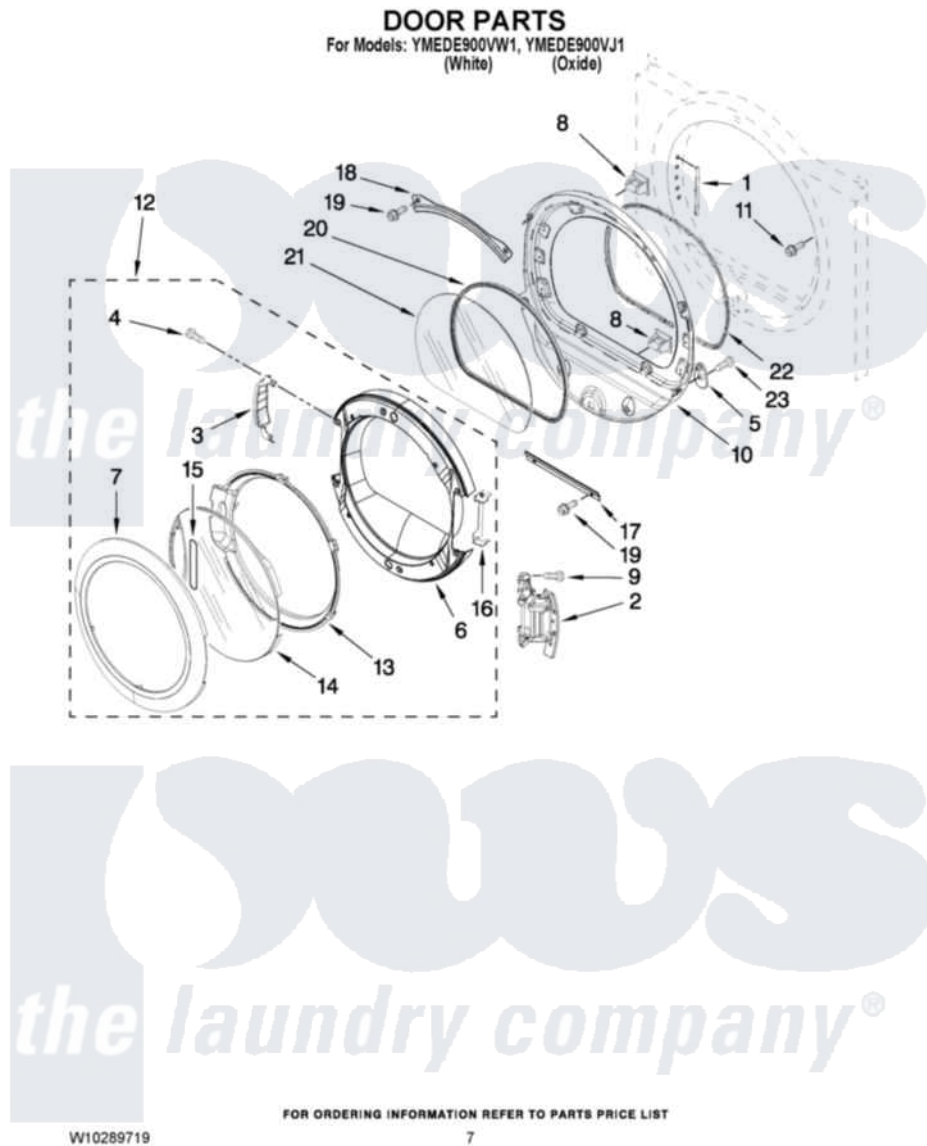

Maytag YMEDE900VW1 04 - DOOR PARTS

Maytag [Residential Maytag YMEDE900VW1 Dryer Parts](#) Parts Diagram 04 - DOOR PARTS
Click on the part number to view part

Item	Original Part Number	Replaced By	Status	Part Description
1	W10085210			Label-Hinge Hole Cover Front Panel
2	W10139920			Door Hinge Assembly
3	W10180119			Cover-Hinge, Stationary Cover Hinge
4	9742177			Screw, 8-18 X .625
5	W10048910			Screw-Plug
6	W10180118			Door, Intermediate
7	W10193522			Door Frame Assembly
8	690081	279570		Latch
9	W10159996			Screw, 10-24 X 25/64
10	8578229			Door Assembly
11	355515			Screw, 8-18 X 11/16
12	W10193530			Door Assembly
13	W10180117			Door Mask
14	W10171571			Screen, Door
15	W10153281	W10121607		Pad, Door Handle

16	W10180120		Shield, Door
17	8519354		Retainer-Window
18	8519356		Retainer-Window
19	3393258	3373329D	Screw
20	8579662		Gasket, Window
21	8566254		Glass-Window
22	W10139457		Seal-Door Handle, Ring Door
23	3400224		Screw, 1/4-20 X 3/8