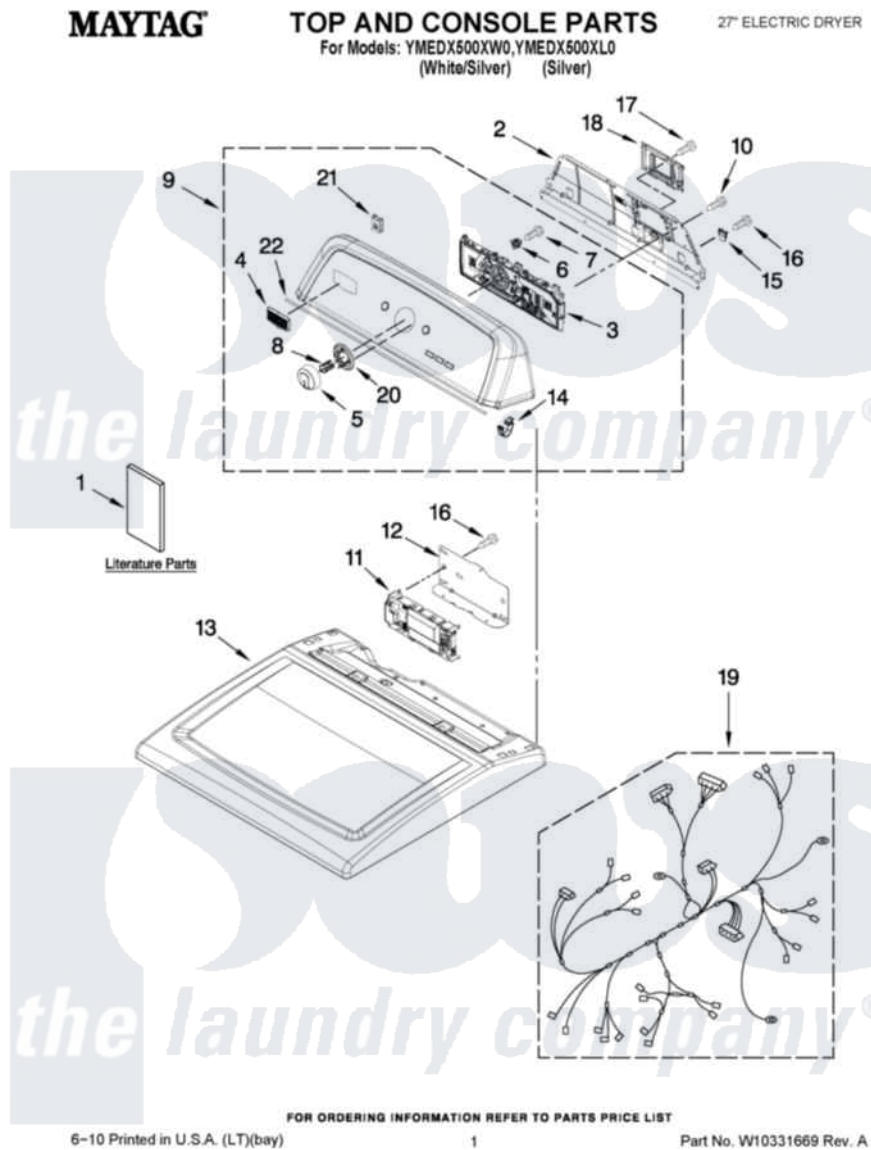

Maytag YMEDX500XW0 01 - TOP AND CONSOLE PARTS

Maytag Residential Maytag YMEDX500XW0 Dryer Parts Parts Diagram 01 - TOP AND CONSOLE PARTS
 Click on the part number to view part

Item	Original Part Number	Replaced By	Status	Part Description
1	W10253978		Not Available	WIRING DIAGRAM
"	W10096984		Not Available	INSTALLATION (INSTRUCTIONS)
"	W10097035		Not Available	TECH SHEET
"	W10097013		Not Available	GUIDE, USE & CARE
2	W10096969			Panel, Rear Console
3	W10272634			User Interface Assembly
4	W10323735			Badge
5	W10251381			Knob, Control
6	W10274524			Tensioner, Facia
7	W10219342			Screw, Baffle Mounting
8	8536939			Clip, Knob
9	W10287062			Console Assembly
"	W10293245			Console Assembly
10	693995			Screw, Hex Head
11	W10303846			Control, Electronic
12	W10271580			Bracket, Motor Control

13	W10268730		Top
"	W10268731		Top
14	8312709		Clip-Console
15	W10279552		Plug-Upper Rear Panel
16	3390647	488729	Screw
17	3390814	90767	Screw, 8A X 3/8 HeX Washer Head Tapping
18	W10286180	W10119283	Cover, Terminal Block
19	W10253984	Not Available	HARNESS, ELECTRIC
20	W10305134		Bezel, Cycle Trim
21	W10298336		8-18 Nch, U-Type NUT
22	W10280079		Seal, Console