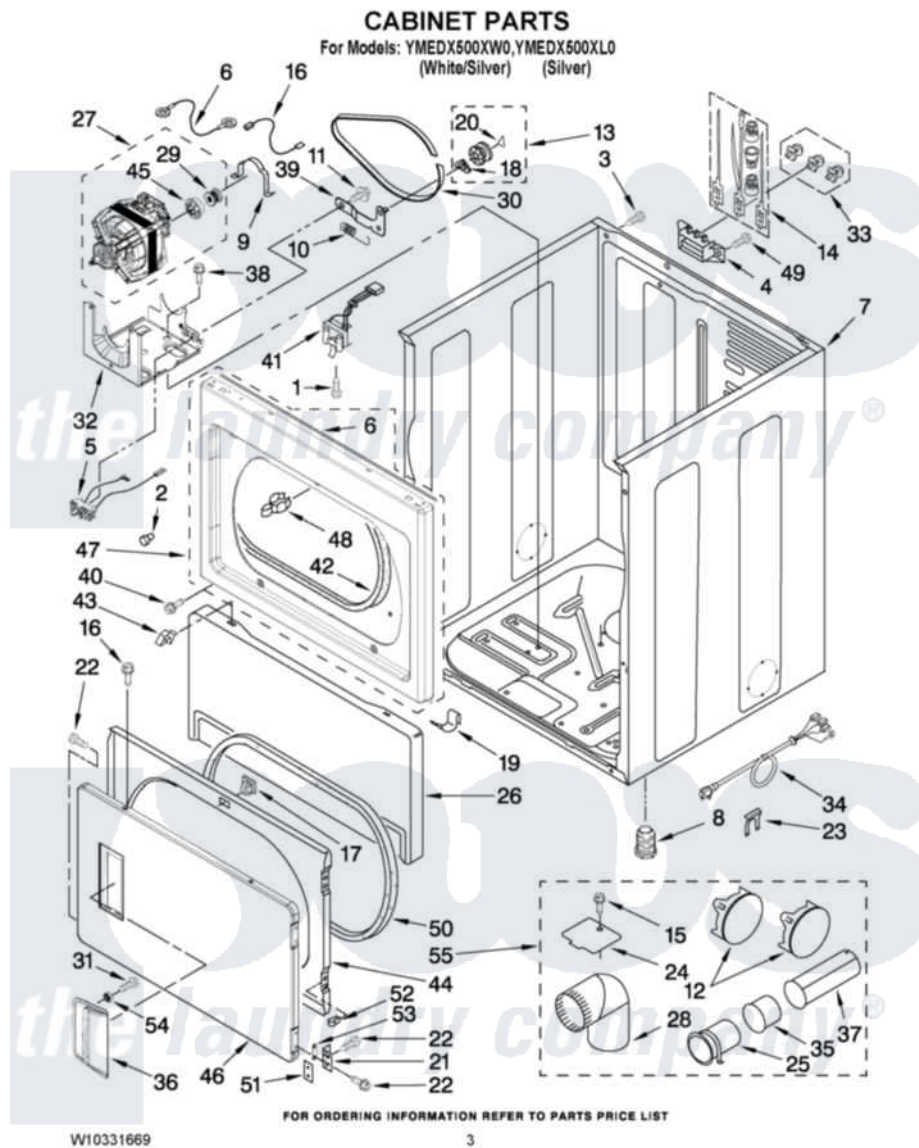

Maytag YMEDX500XW0 02 - CABINET PARTS

Maytag [Residential Maytag YMEDX500XW0 Dryer Parts](#) Parts Diagram 02 - CABINET PARTS
 Click on the part number to view part

Item	Original Part Number	Replaced By	Status	Part Description
1	697773	3395530		Screw
2	693152			Bumper, Console
3	3390647	488729		Screw
4	3397659			Block, Terminal
5	W10246525	W10314253		Switch, Assembly Broken Belt
6	W10312811			Seal, Spill Guard
7	8310656			Cabinet
"	W10292891			Cabinet
8	3392100	49621		Feet-Leveling
NI	279810			Foot-Optional
9	660658			Clamp, Motor Mounting 343481 685441
10	3387374			Spring, Idler
11	3389420			Retainer-Idler 1/4-20 X 1/16
12	49252			Plug, Multivent
"	W10151499	W10404617		Plug, Multivent
13	3388672	279640		Pulley-ldr