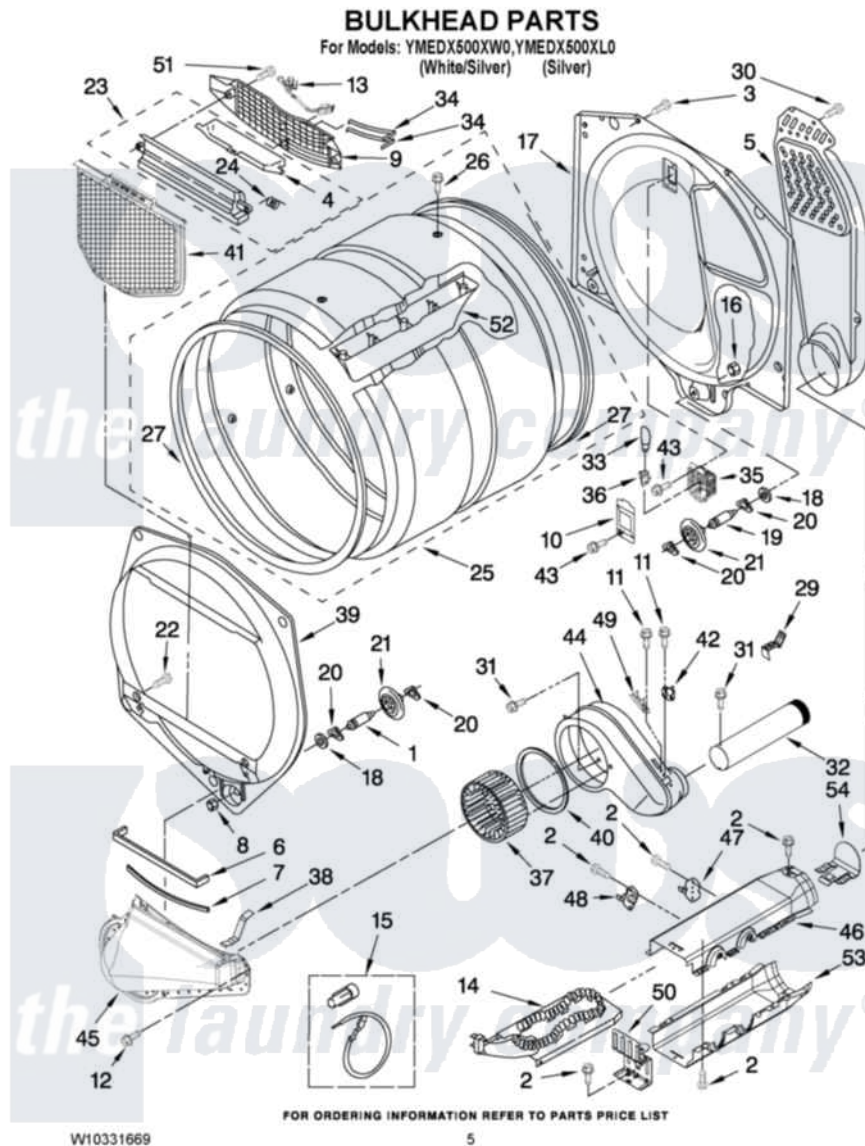

Maytag YMEDX500XW0 03 - BULKHEAD PARTS

Maytag [Residential Maytag YMEDX500XW0 Dryer Parts](#) Parts Diagram 03 - BULKHEAD PARTS
Click on the part number to view part

Item	Original Part Number	Replaced By	Status	Part Description
1	8575324	W10359271		Shaft, Drum Roller Threads
2	90767			Screw, 8A X 3/8 HeX Washer Head Tapping
3	3390647	488729		Screw
4	W10153413			Door, Lint Screen
5	697354	3387911		Duct-Air
6	697813			Seal, Outlet Housing
7	697814	697813		Seal, Outlet Housing
8	3934666	W10080210		Nut, 3/8 X 16
9	W10153412			Grille, Outlet
10	3402841	8532165		Lens, Drum Light
11	693995			Screw, Hex Head
12	359625	487240		Screw, For Mtg. Service Capacitor
13	W10298258			Harness, Sensor
14	W10044440		Not Available	HEATER ELEMENT
15	279457			Wire Kit, Terminal

16	W10001120	W10080190	Nut, 3/8-16
17	8520836		Bulkhead, Rear
18	3387459	W10080960	Washer, Support
19	8575325	W10359272	Shaft, Roller Drum Threads
20	690997		Washer, Thrust
21	8536973	W10314173	Support
22	3387230		Screw, 10-16 X 13/16
23	W10153423		Outlet Grille, Housing Assembly
24	3394986		Spring, Lint Screen Door
25	8318215	W10197999	Drum
26	W10219342		Screw, Baffle Mounting
27	W10166807	280114	Seal
29	8572105		Retainer, Toe Panel
30	693995		Screw, Hex Head
31	489463		Screw, 8-18 X 1/16
32	8066224	279936	Kit-Exhst
33	3406124	22002263	Lamp
34	3387223		Electrode, Sensor
35	8578825		Bracket, Drum Light
36	W10214261		Socket, Drum Light Assembly
37	697772		Wheel, Blower
38	8066208		Clip-Exhaust
39	697557		Bulkhead, Front
40	697770		Seal, Cover Plate Blower Housing
41	W10049370	W10120998	Screen
42	8577274		Thermostat 295F
43	487909	488729	Screw
44	8544362	W10119255	Housing, Blower
45	8066168	W10128606	Duct-Lint
46	8544769		Housing, Blower Lint Duct Assembly
47	8318314	279973	Kit, Thermal Cut-Off
48	3391914		Thermostat 295 F
49	3392519		Thermal Limiter
50	8066099		Bracket, Heater Box
51	3357011	308685	Side Trim)
52	697693	W10113136	Baffle, Drum
53	8544770		Housing Slot, Heater Box
54	8544776		Flange, Heater Box